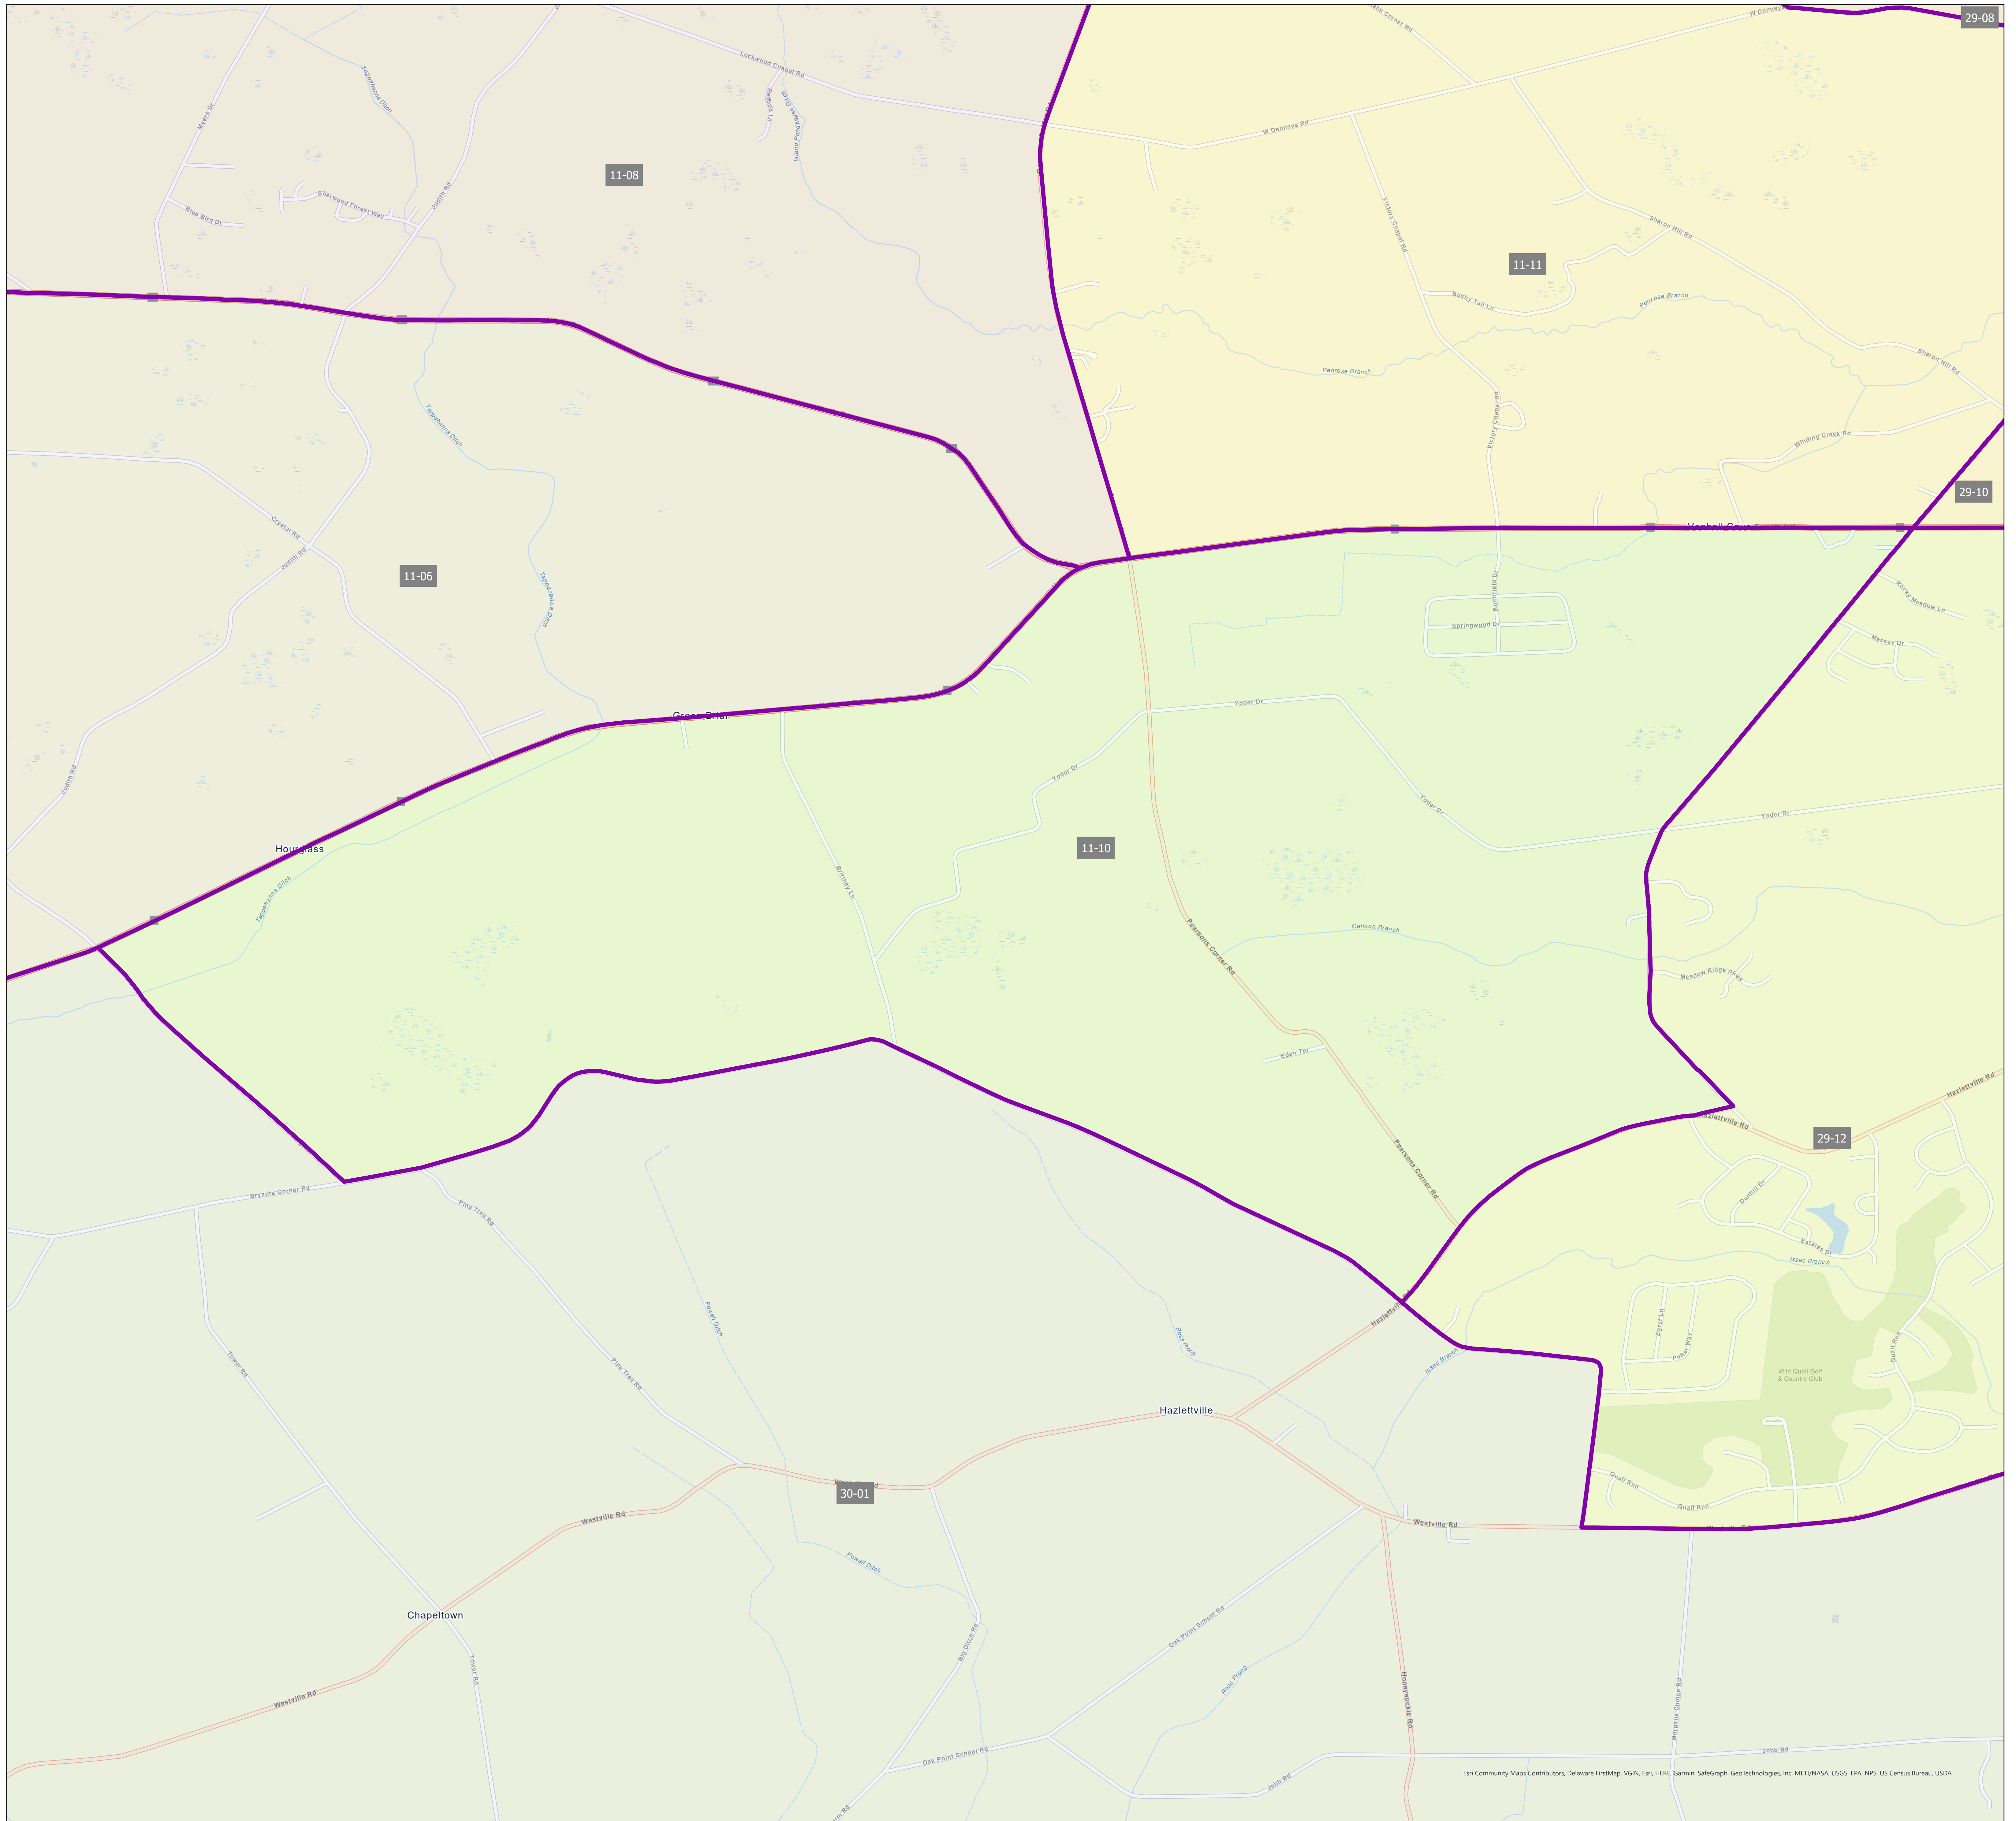

State of Delaware
Department of Elections
Kent County

Election District District 11-10

0 0.27 0.54 1.08 Miles

Date Printed: Mar 8, 2023