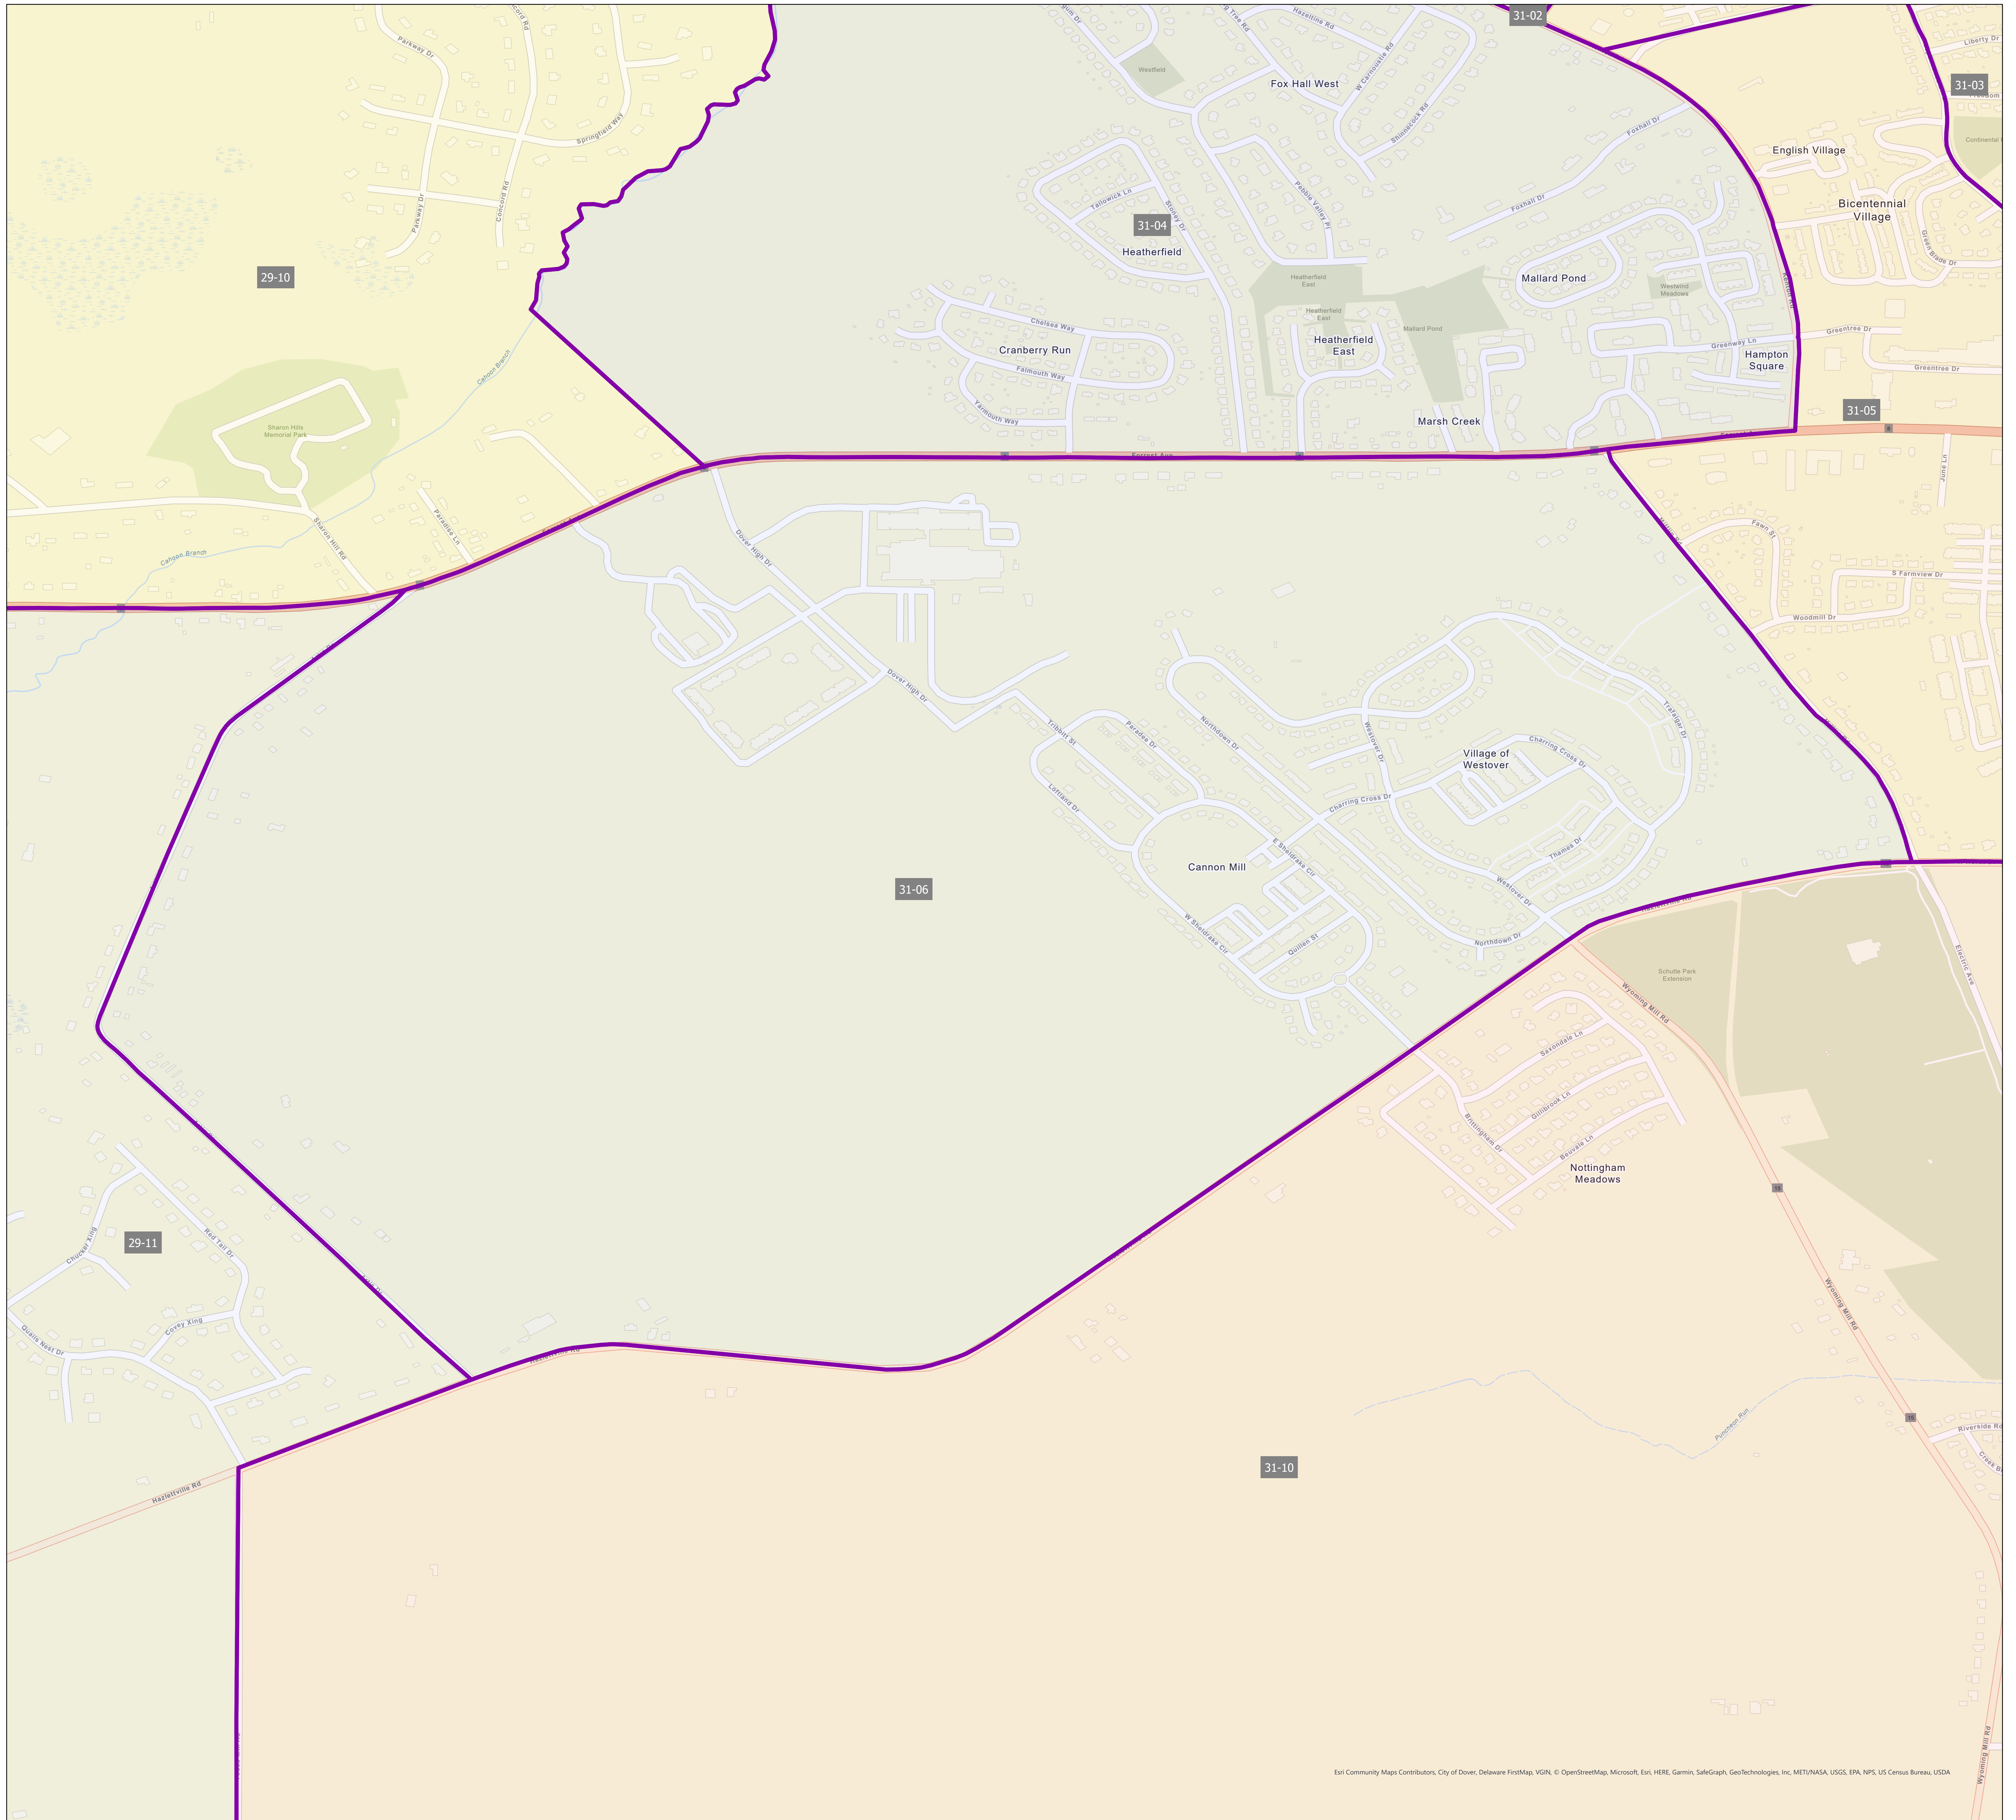

Election District District 31-06