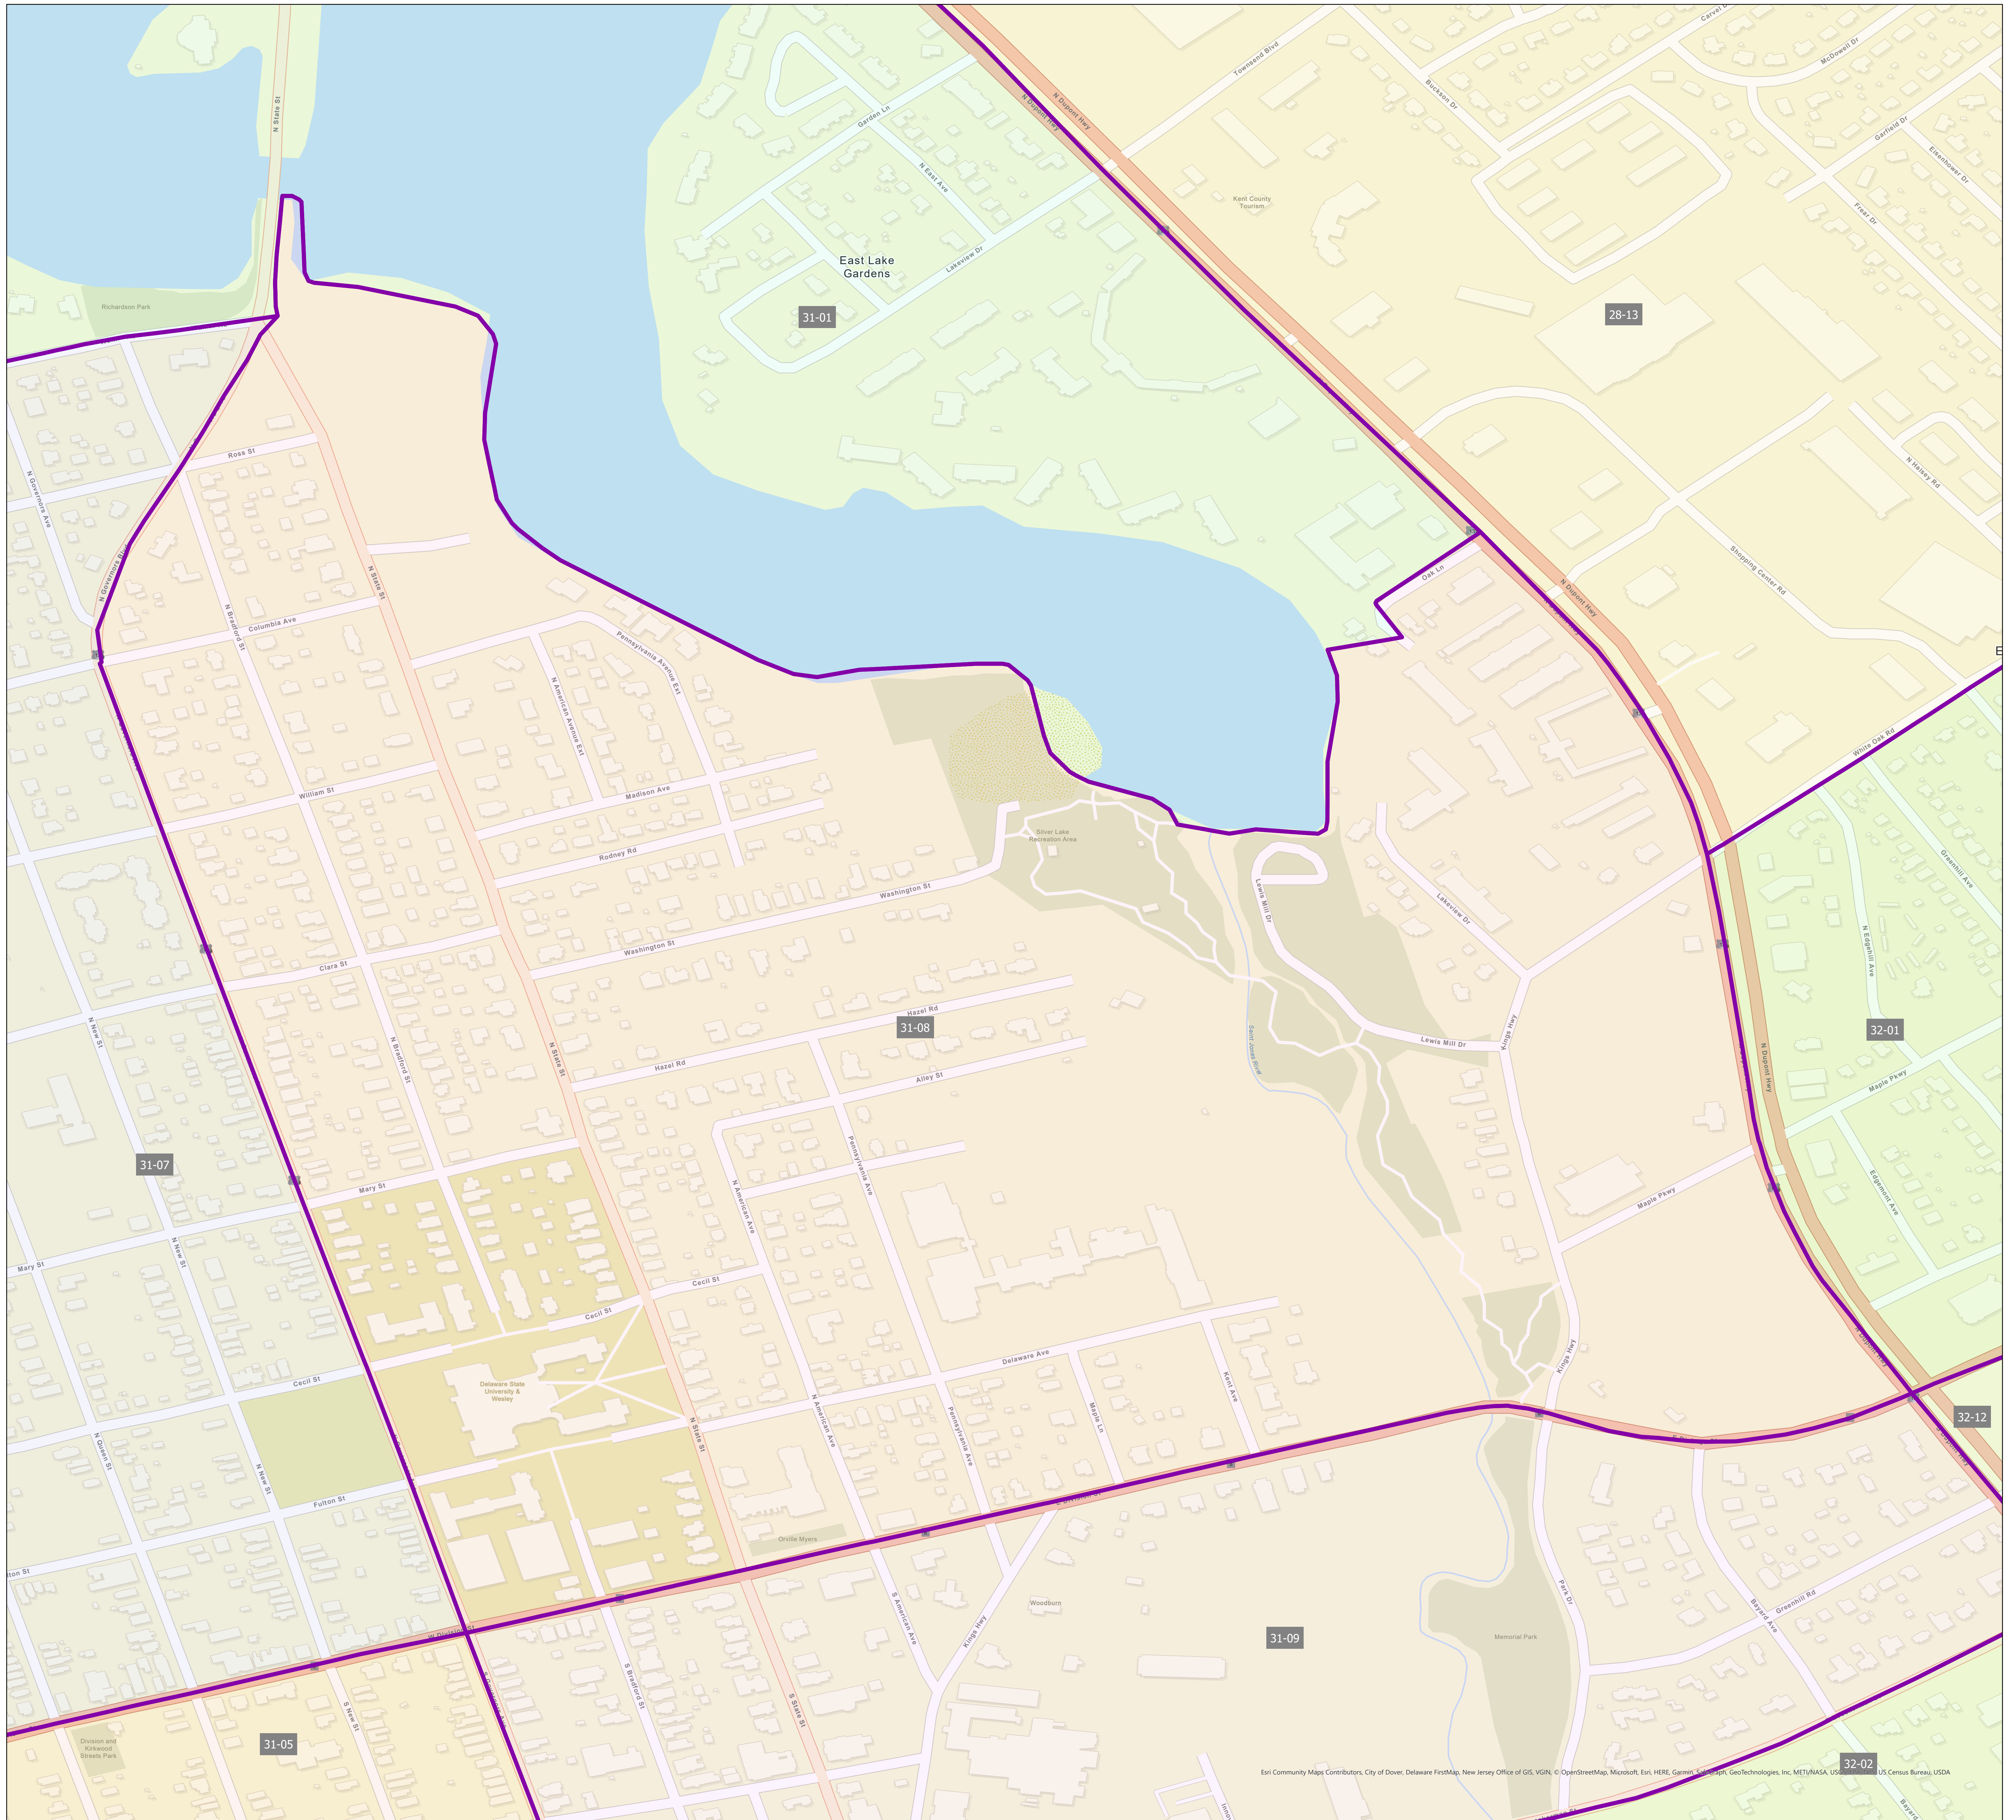

Election District District 31-08