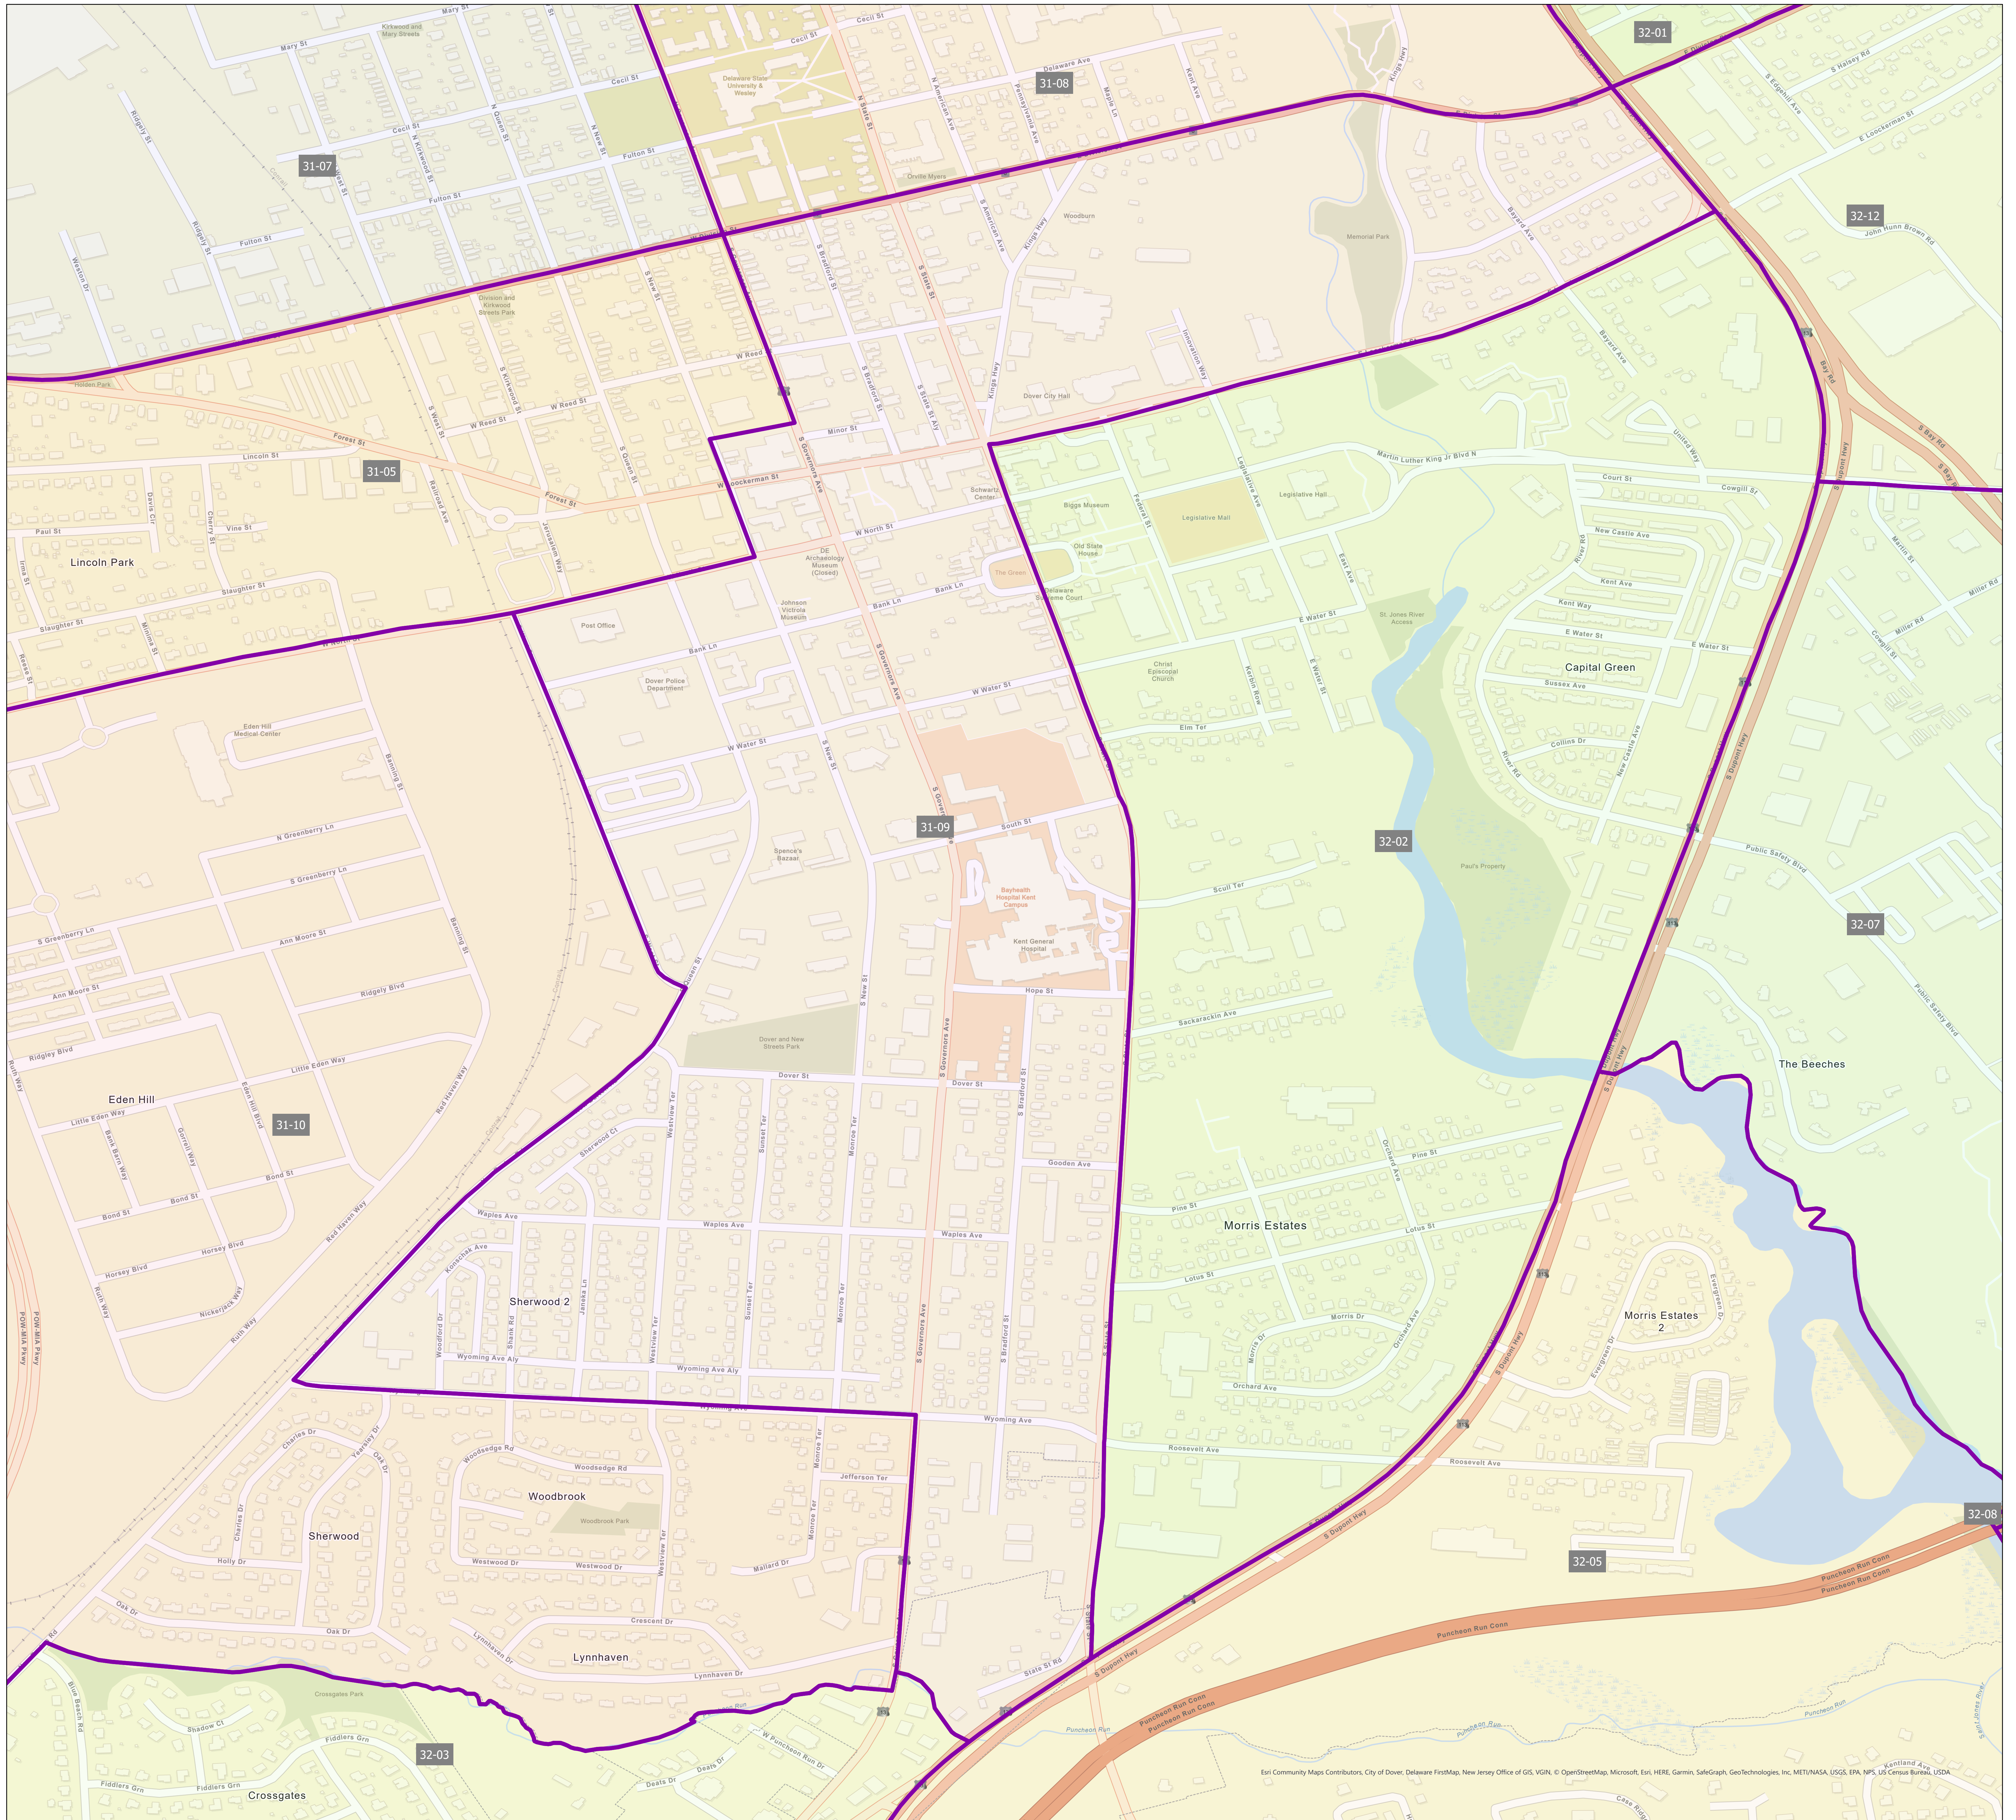

Election District District 31-09