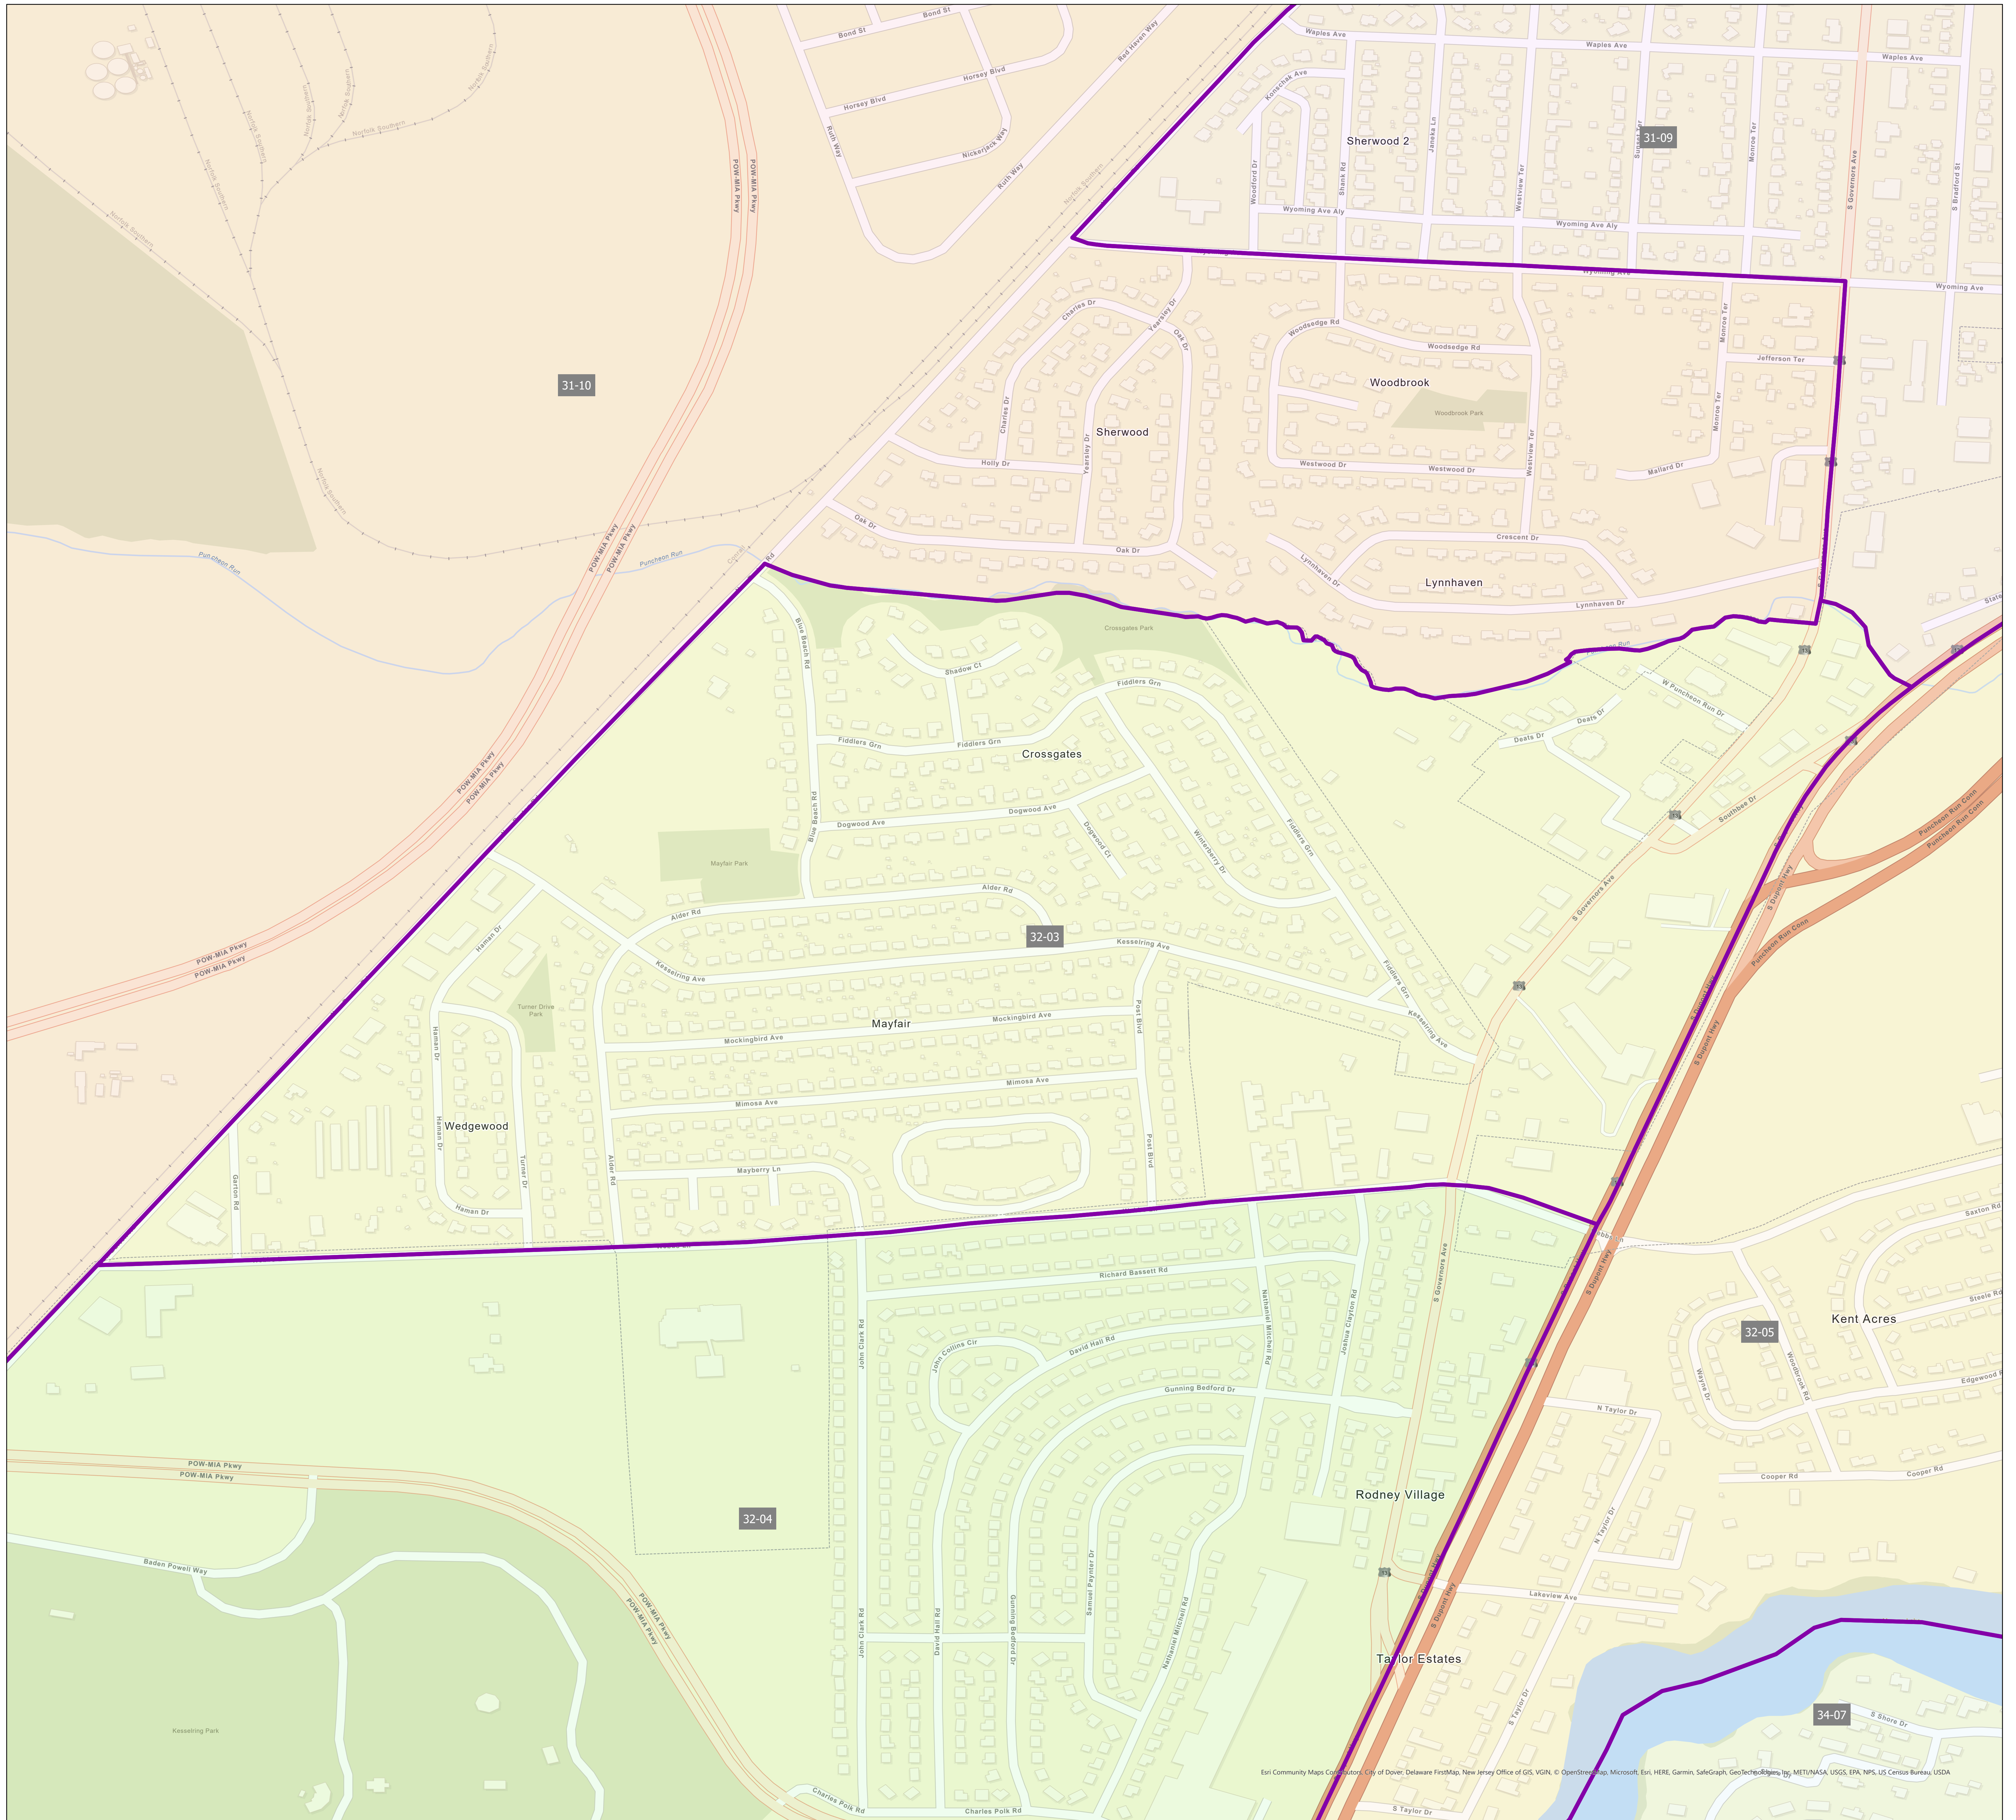

Election District District 32-03