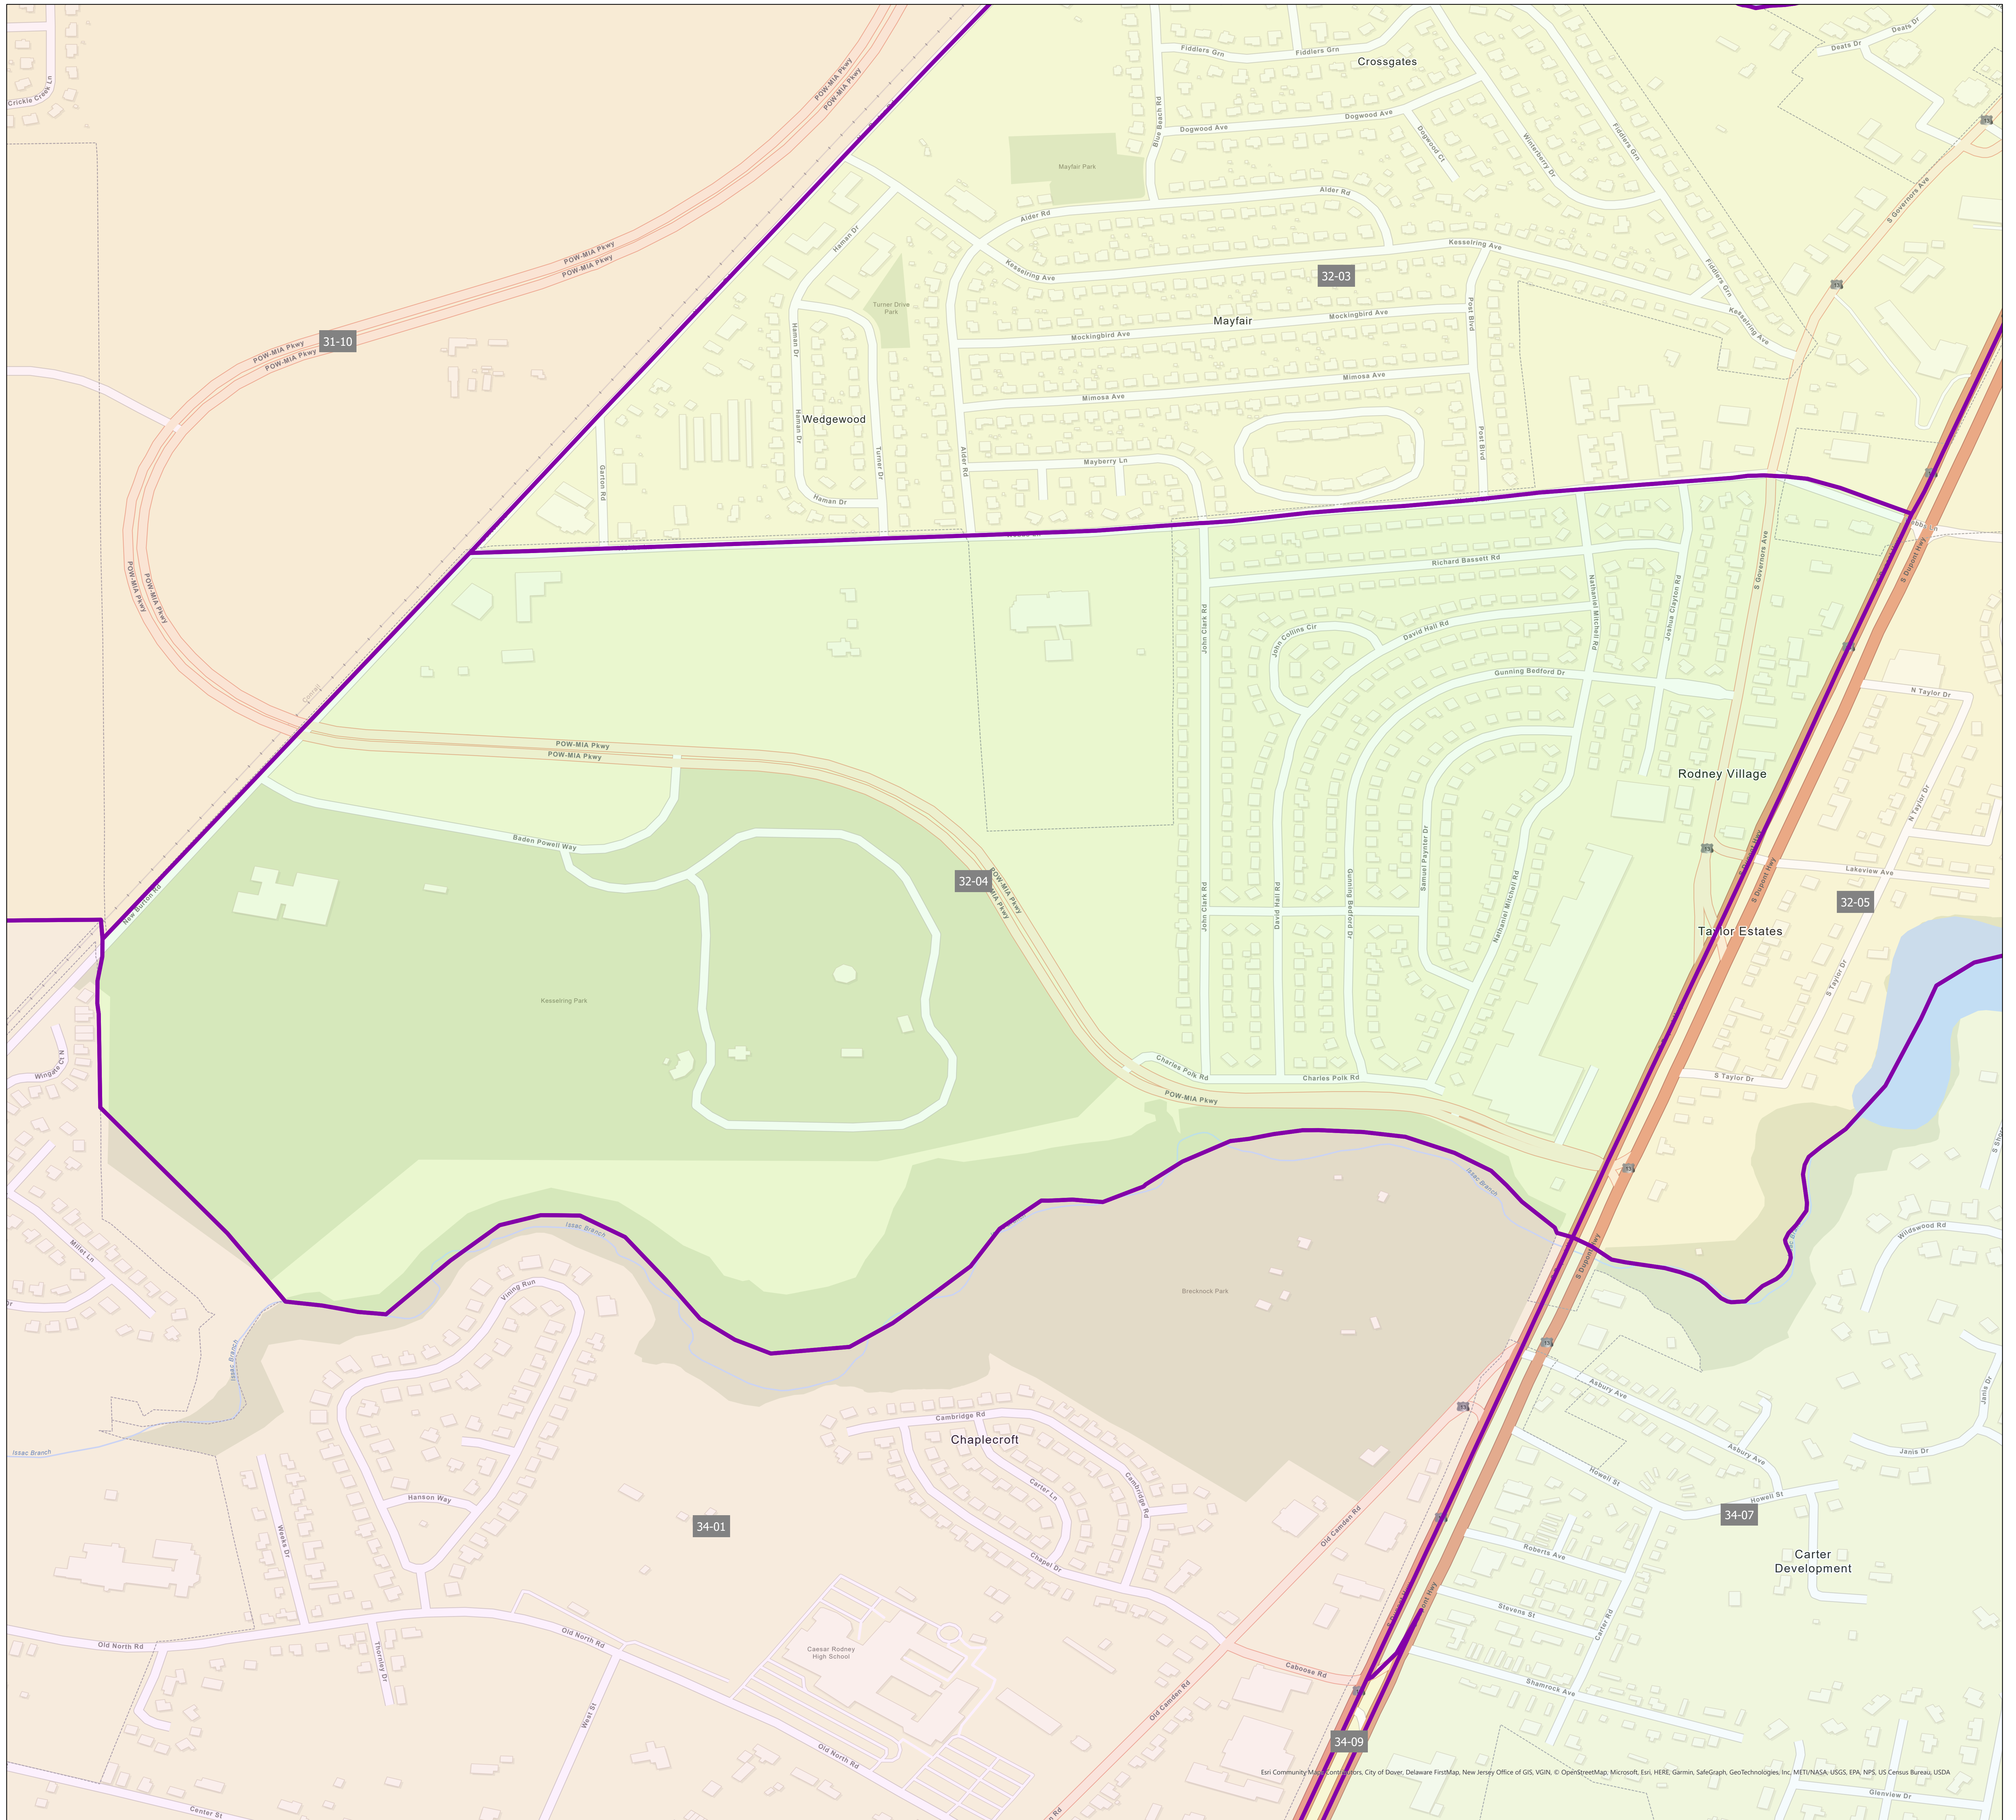

Election District District 32-04