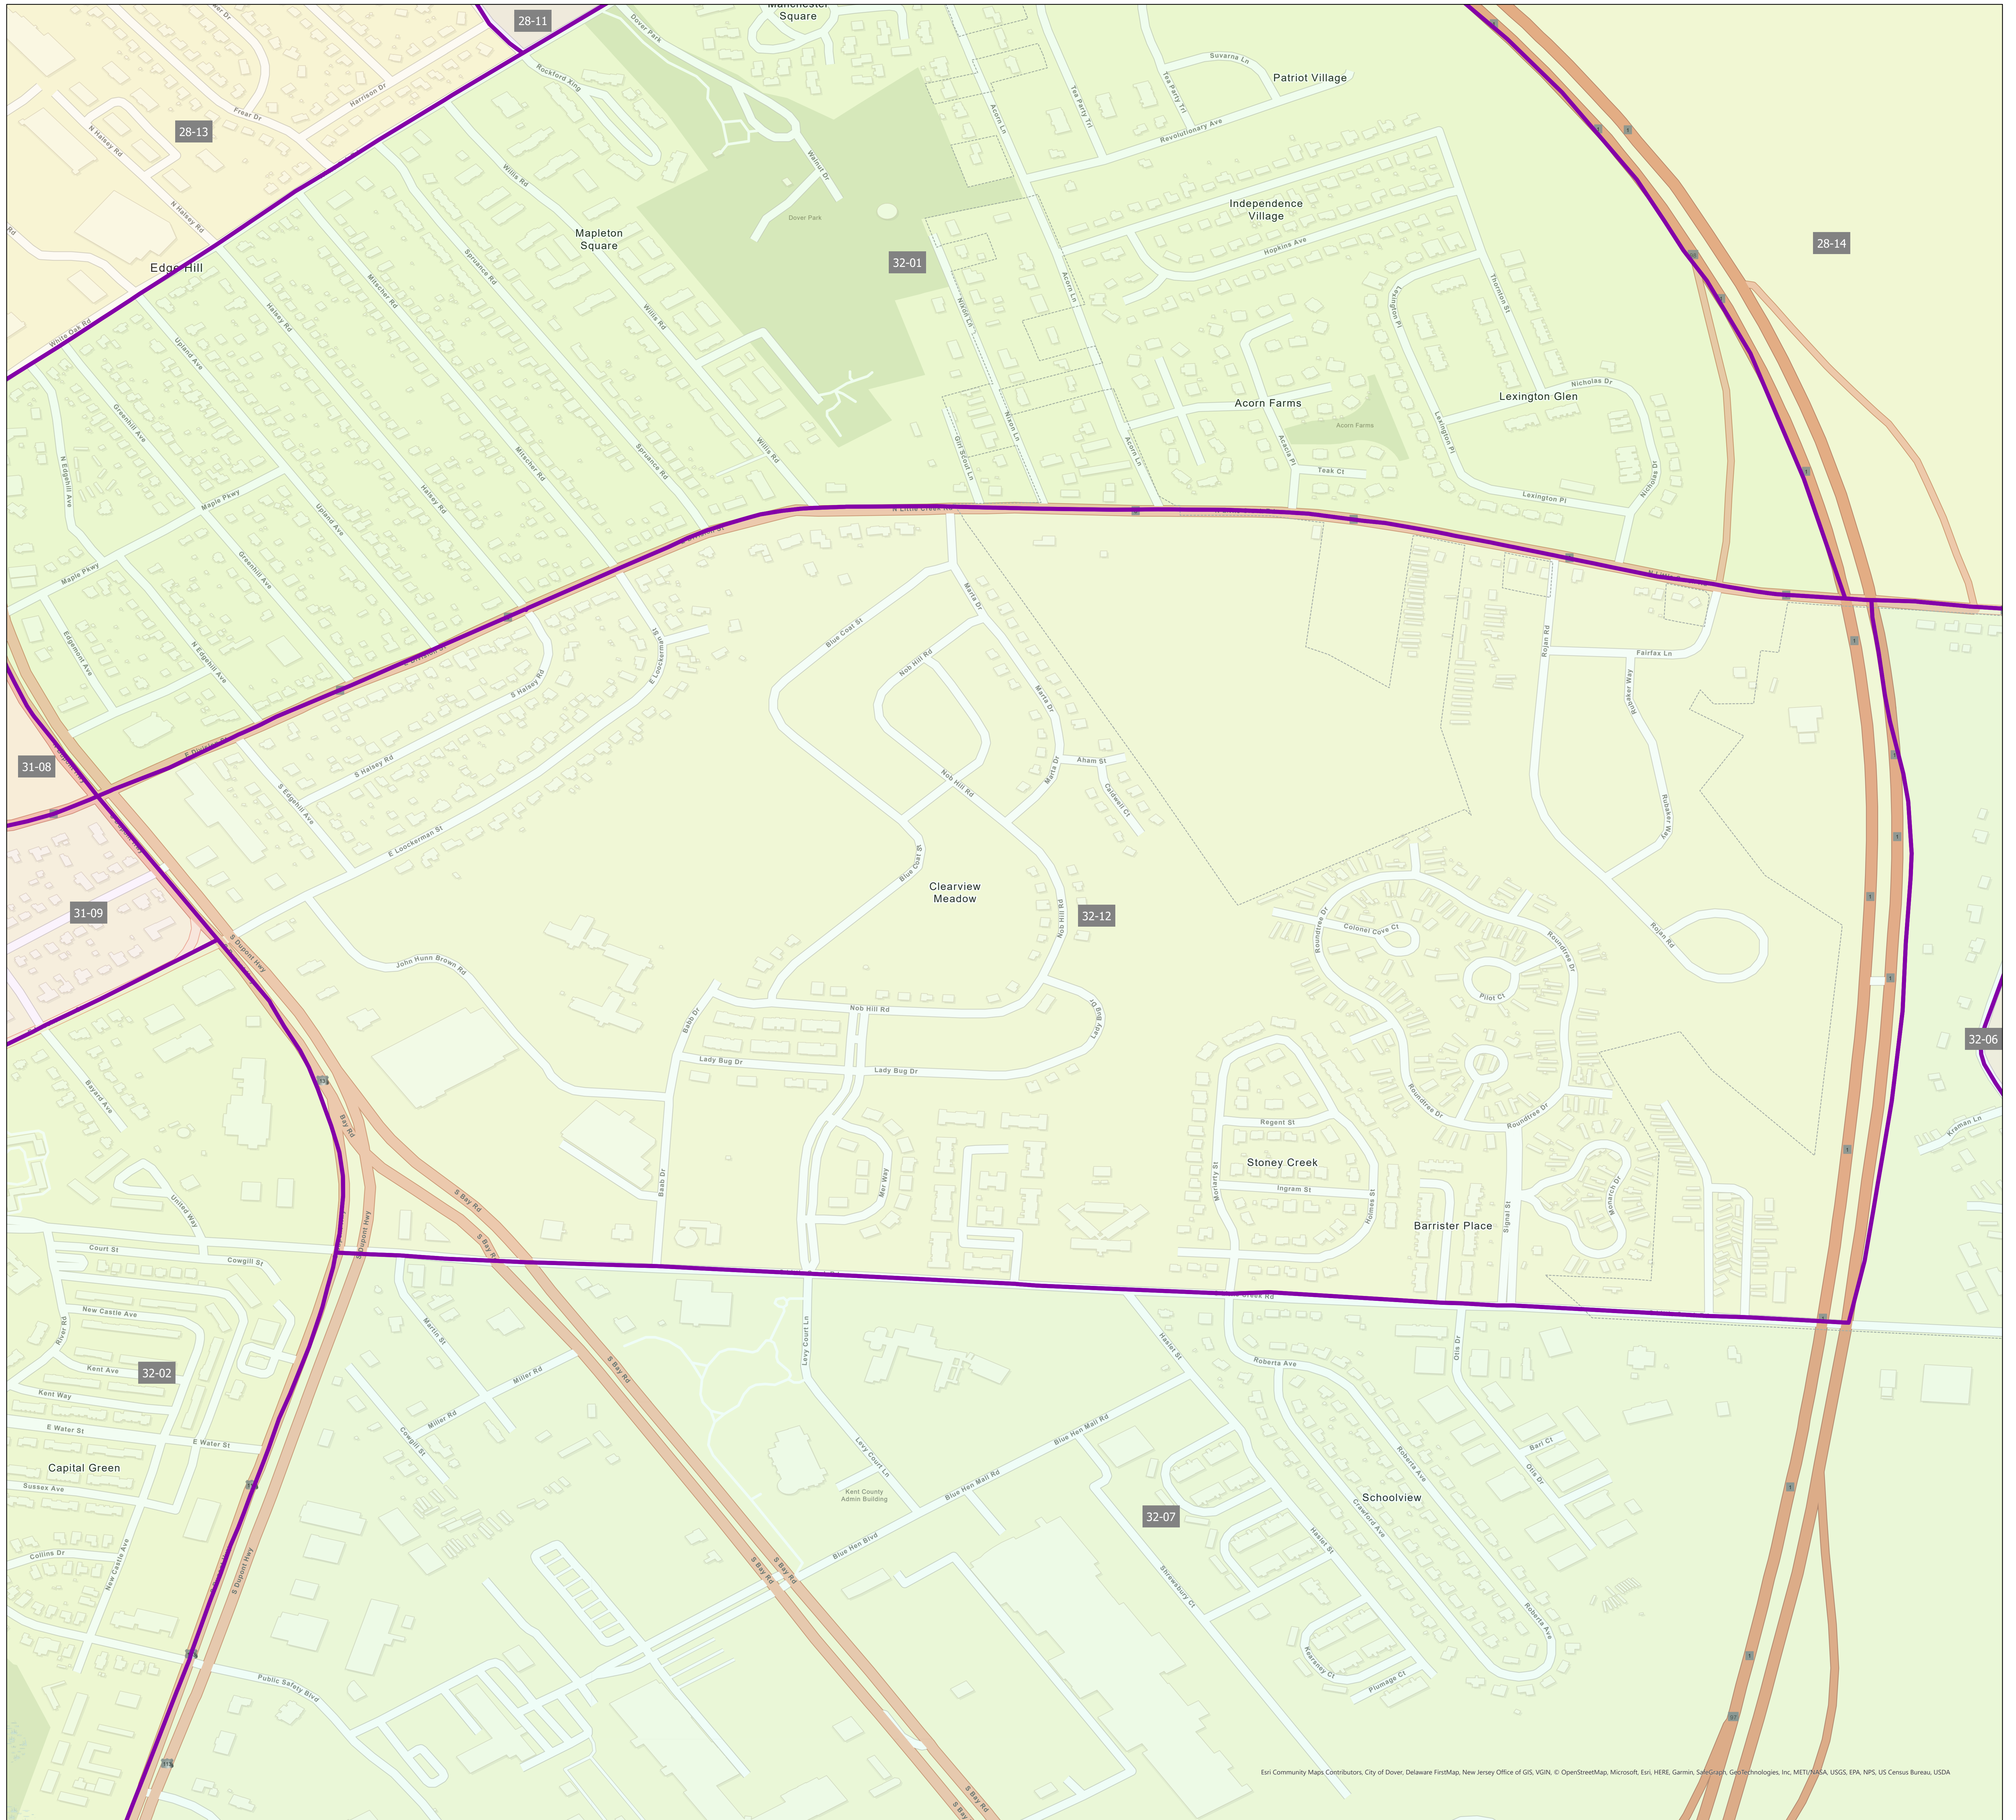

Election District District 32-12