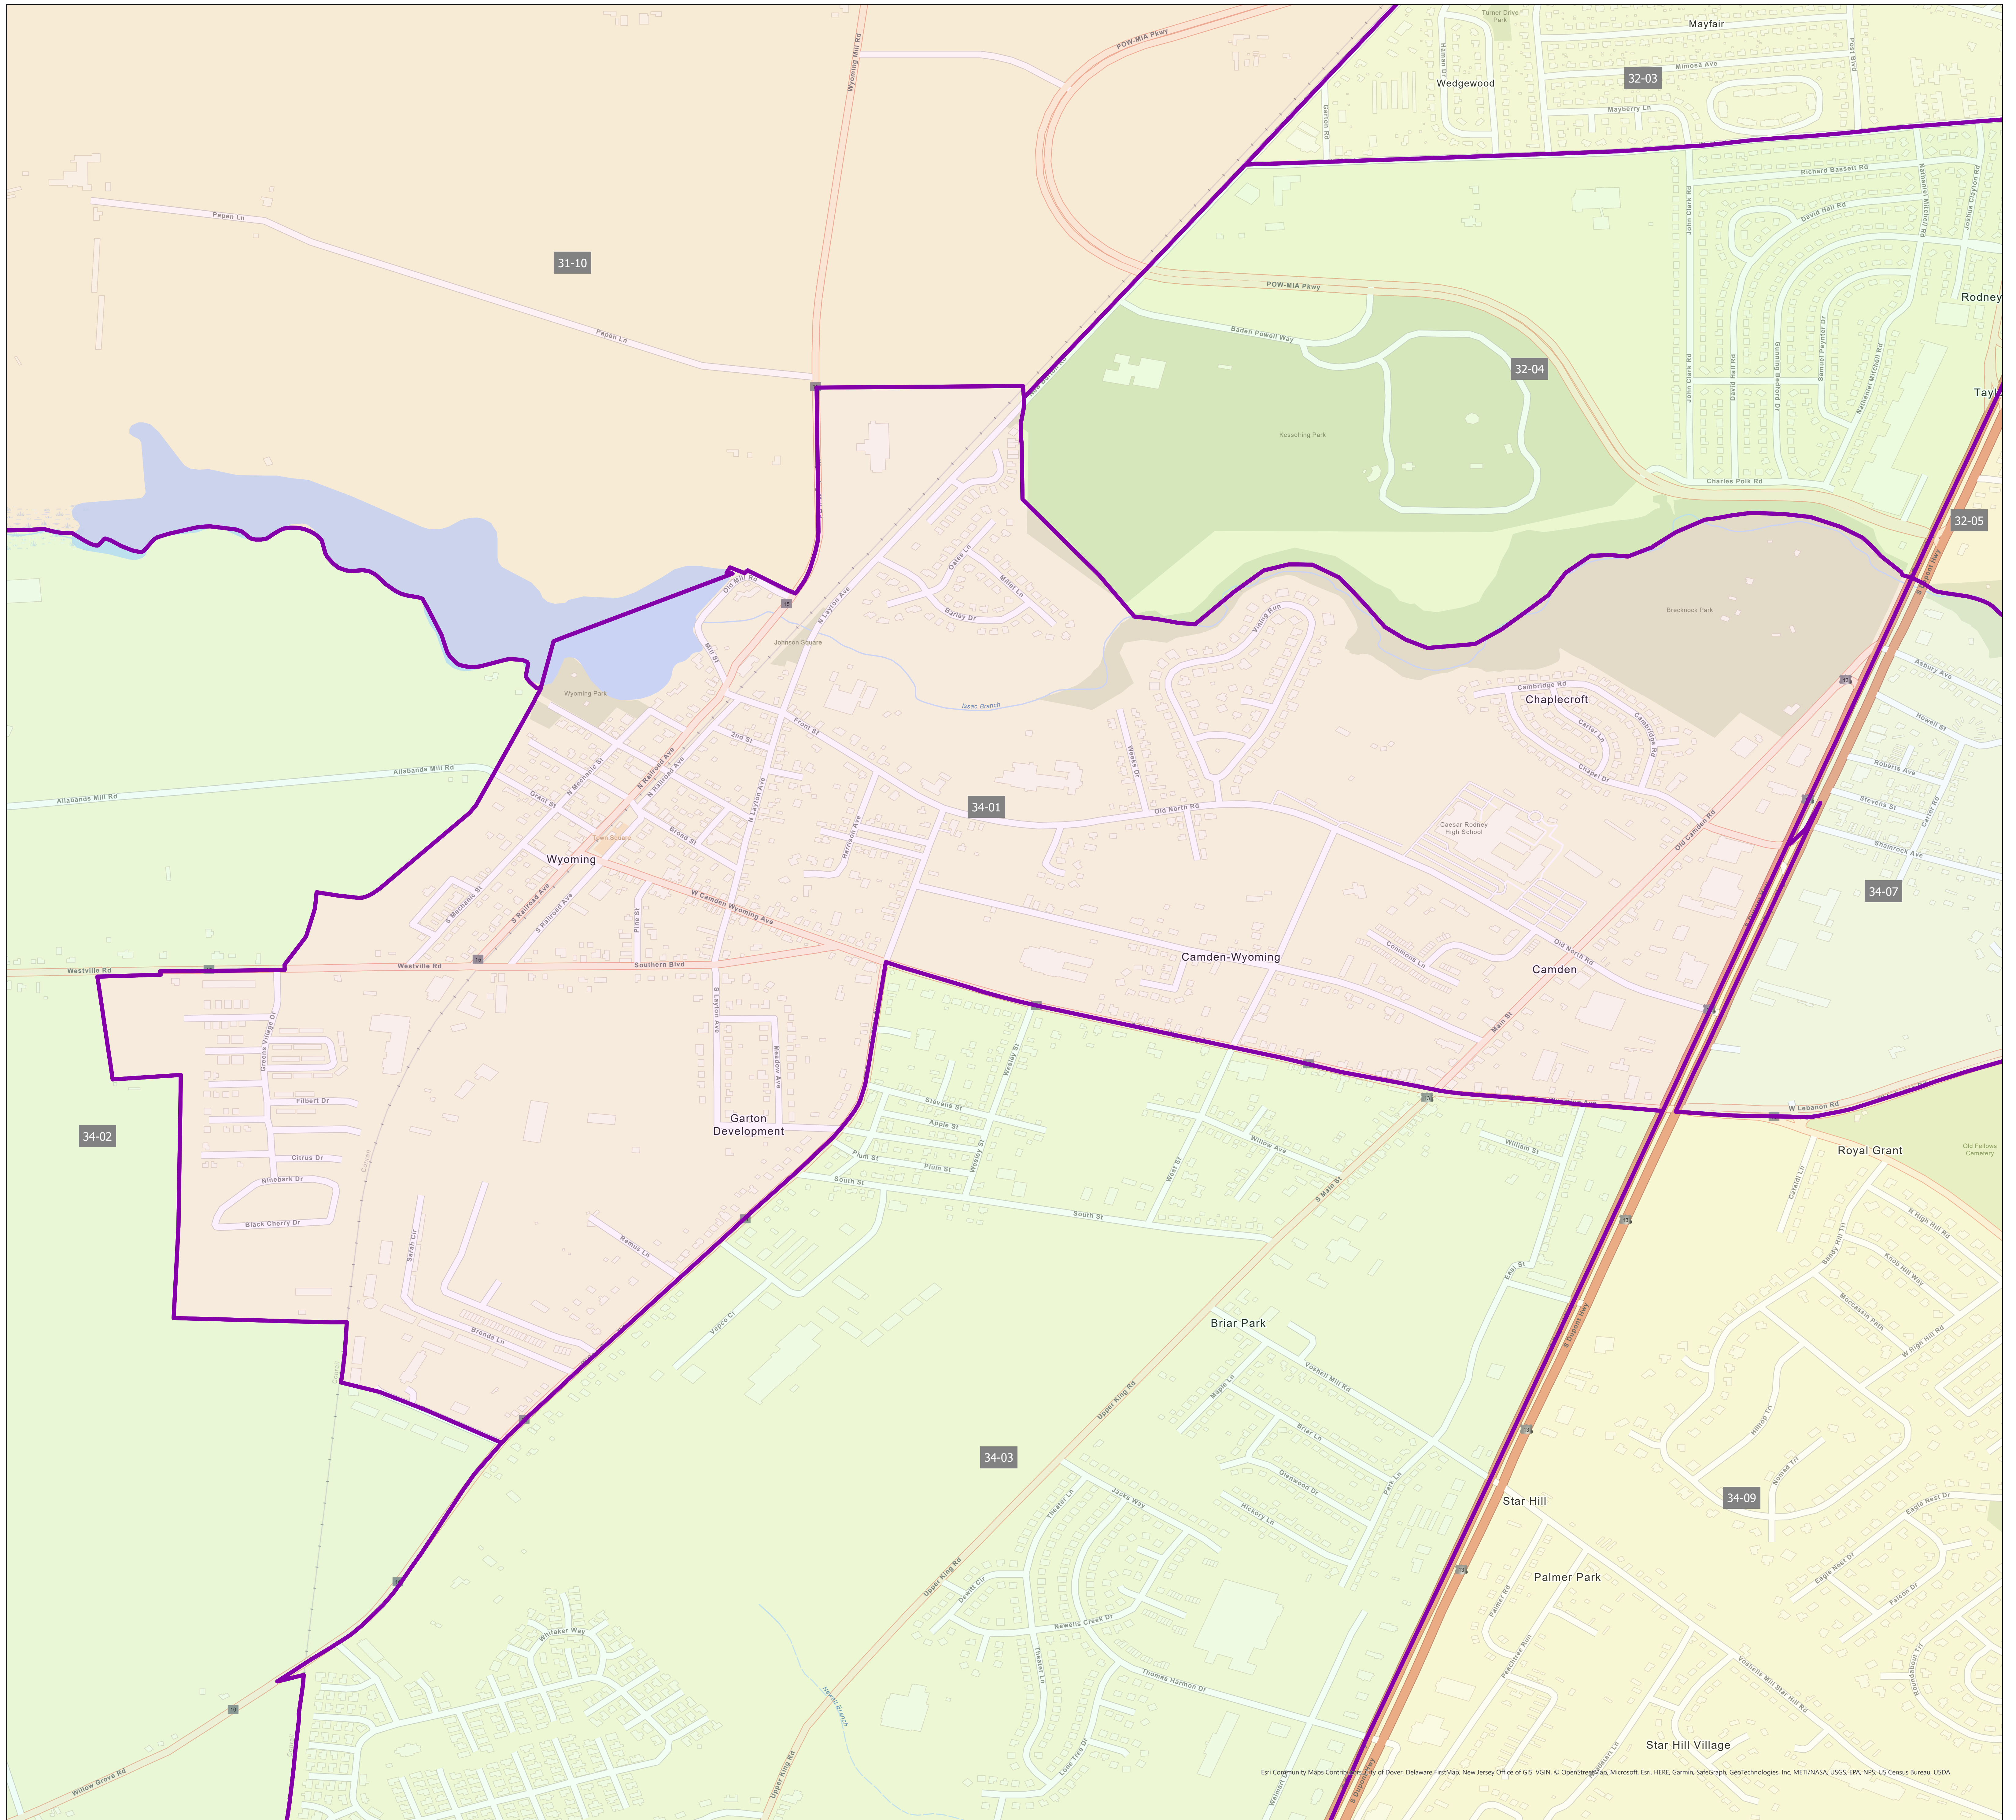

Election District District 34-01