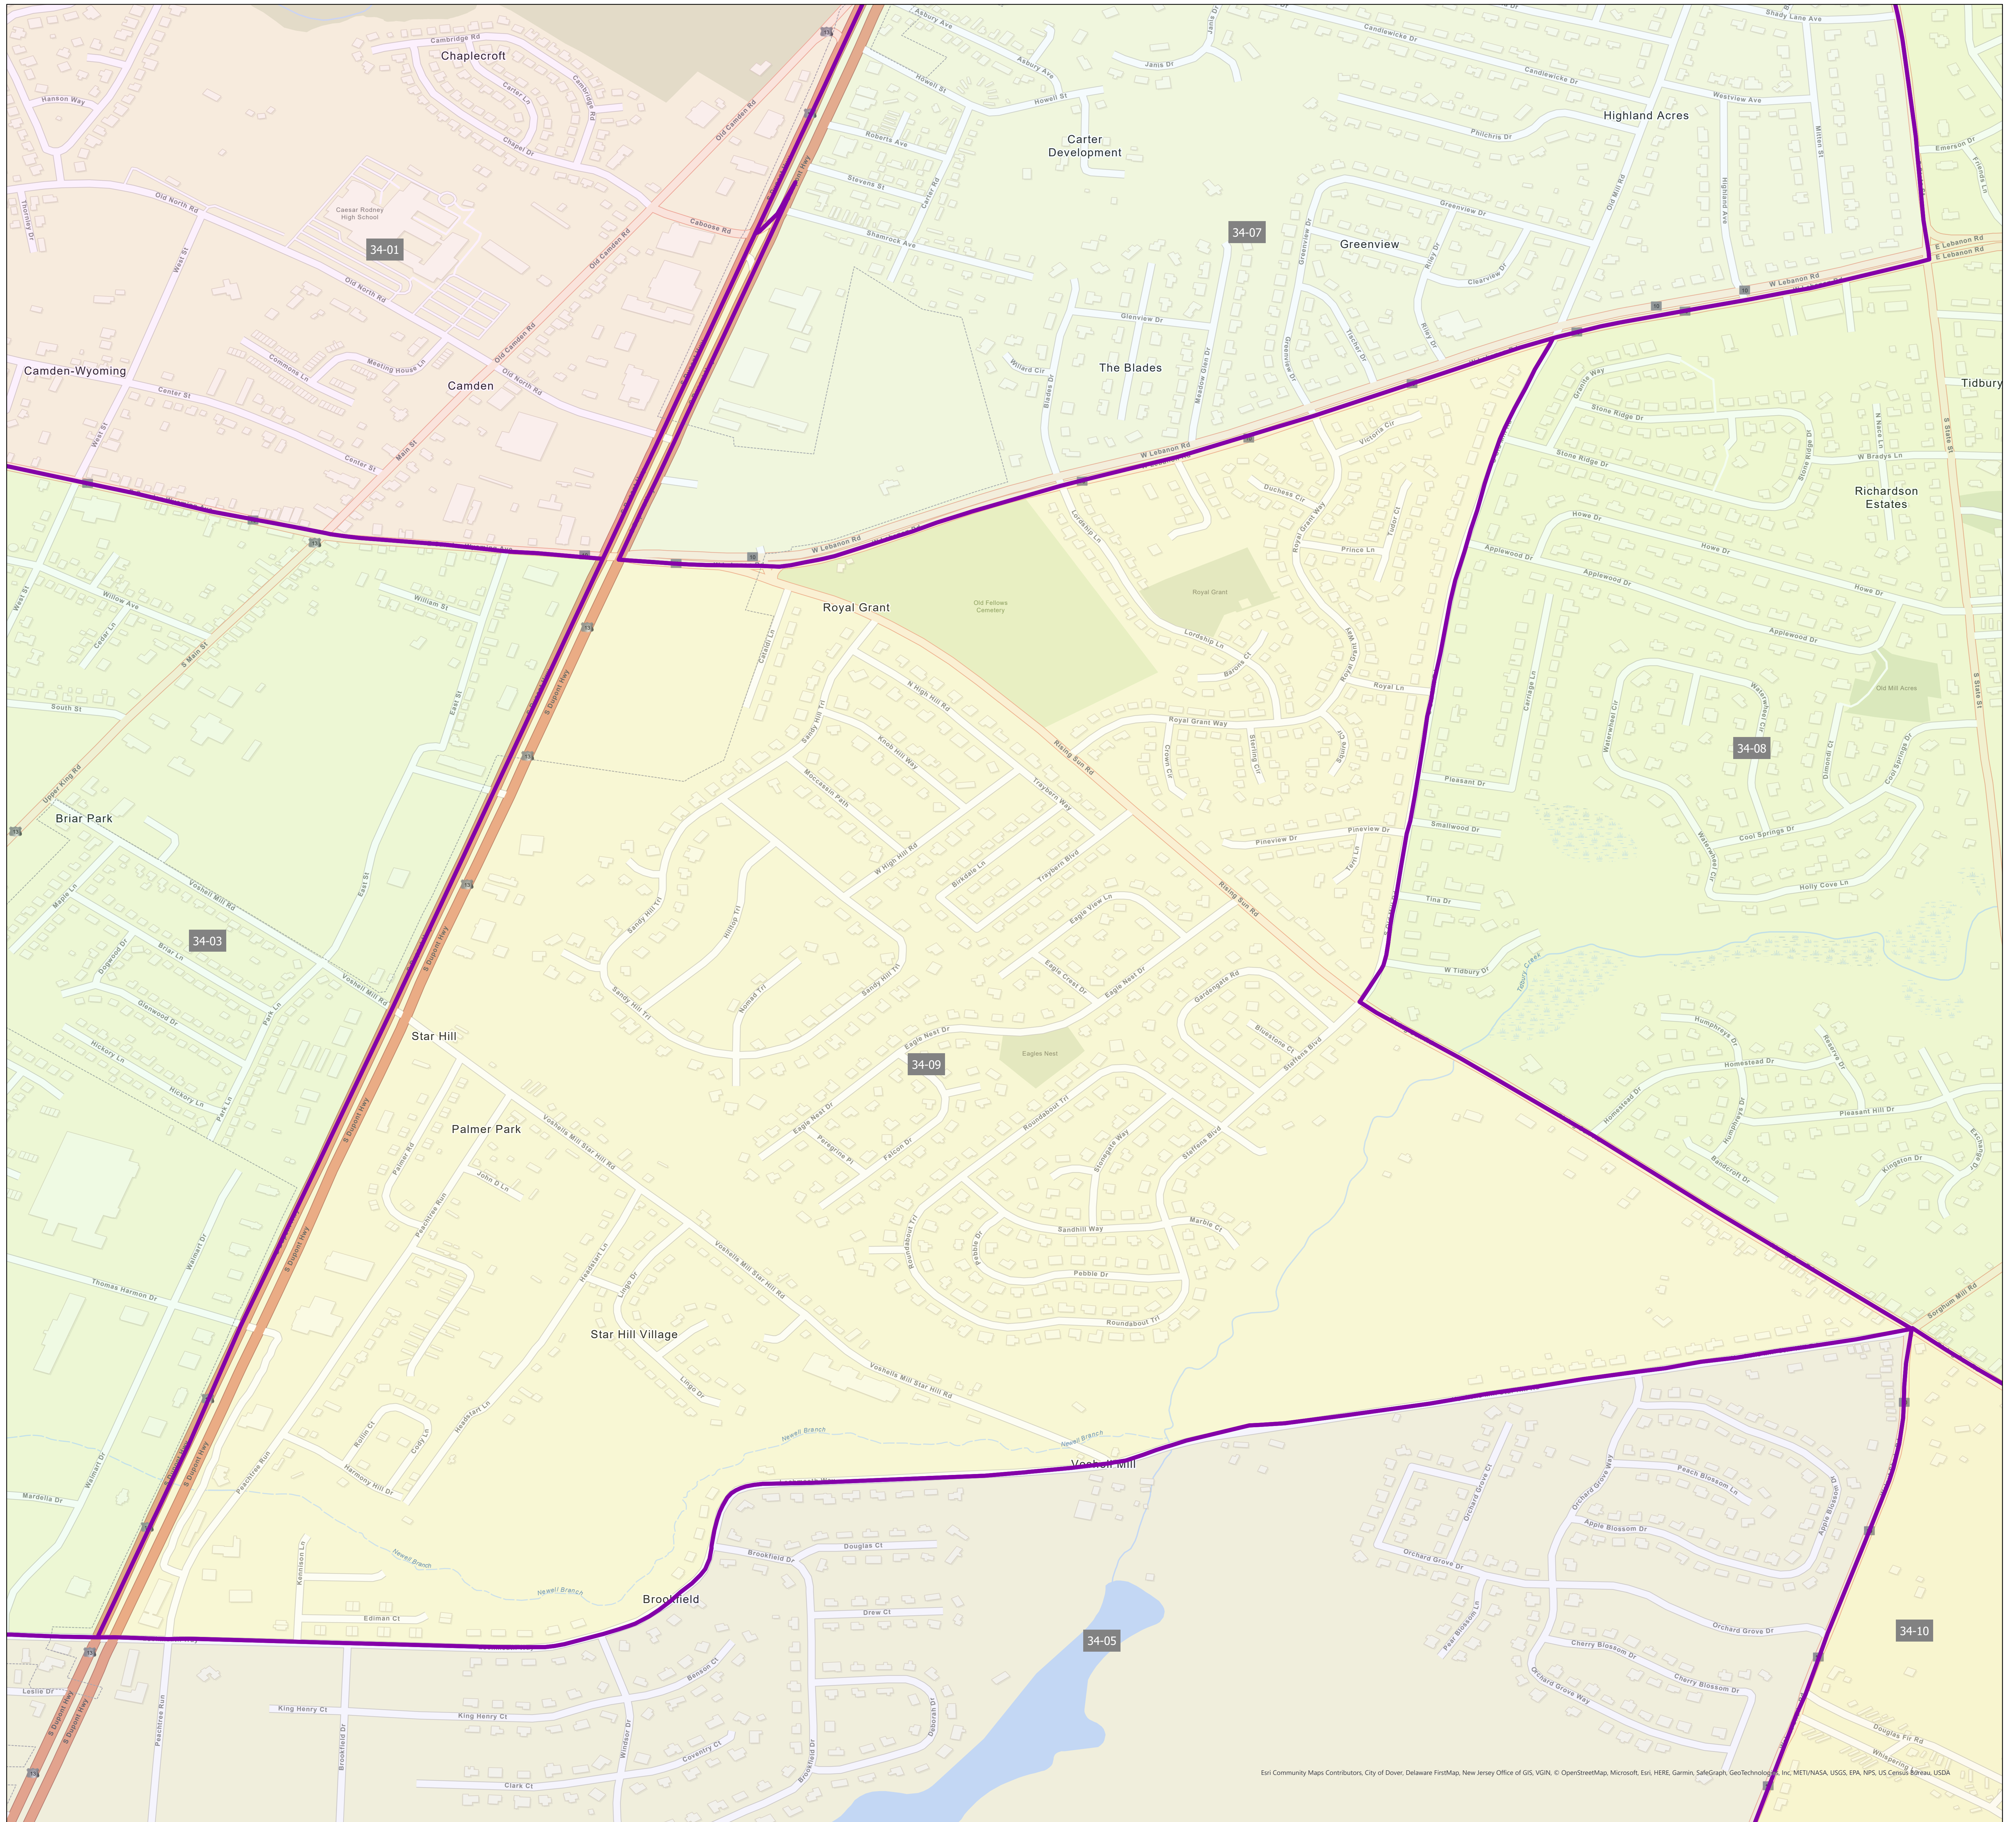

Election District District 34-09

0 0.1 0.2 0.41 Miles