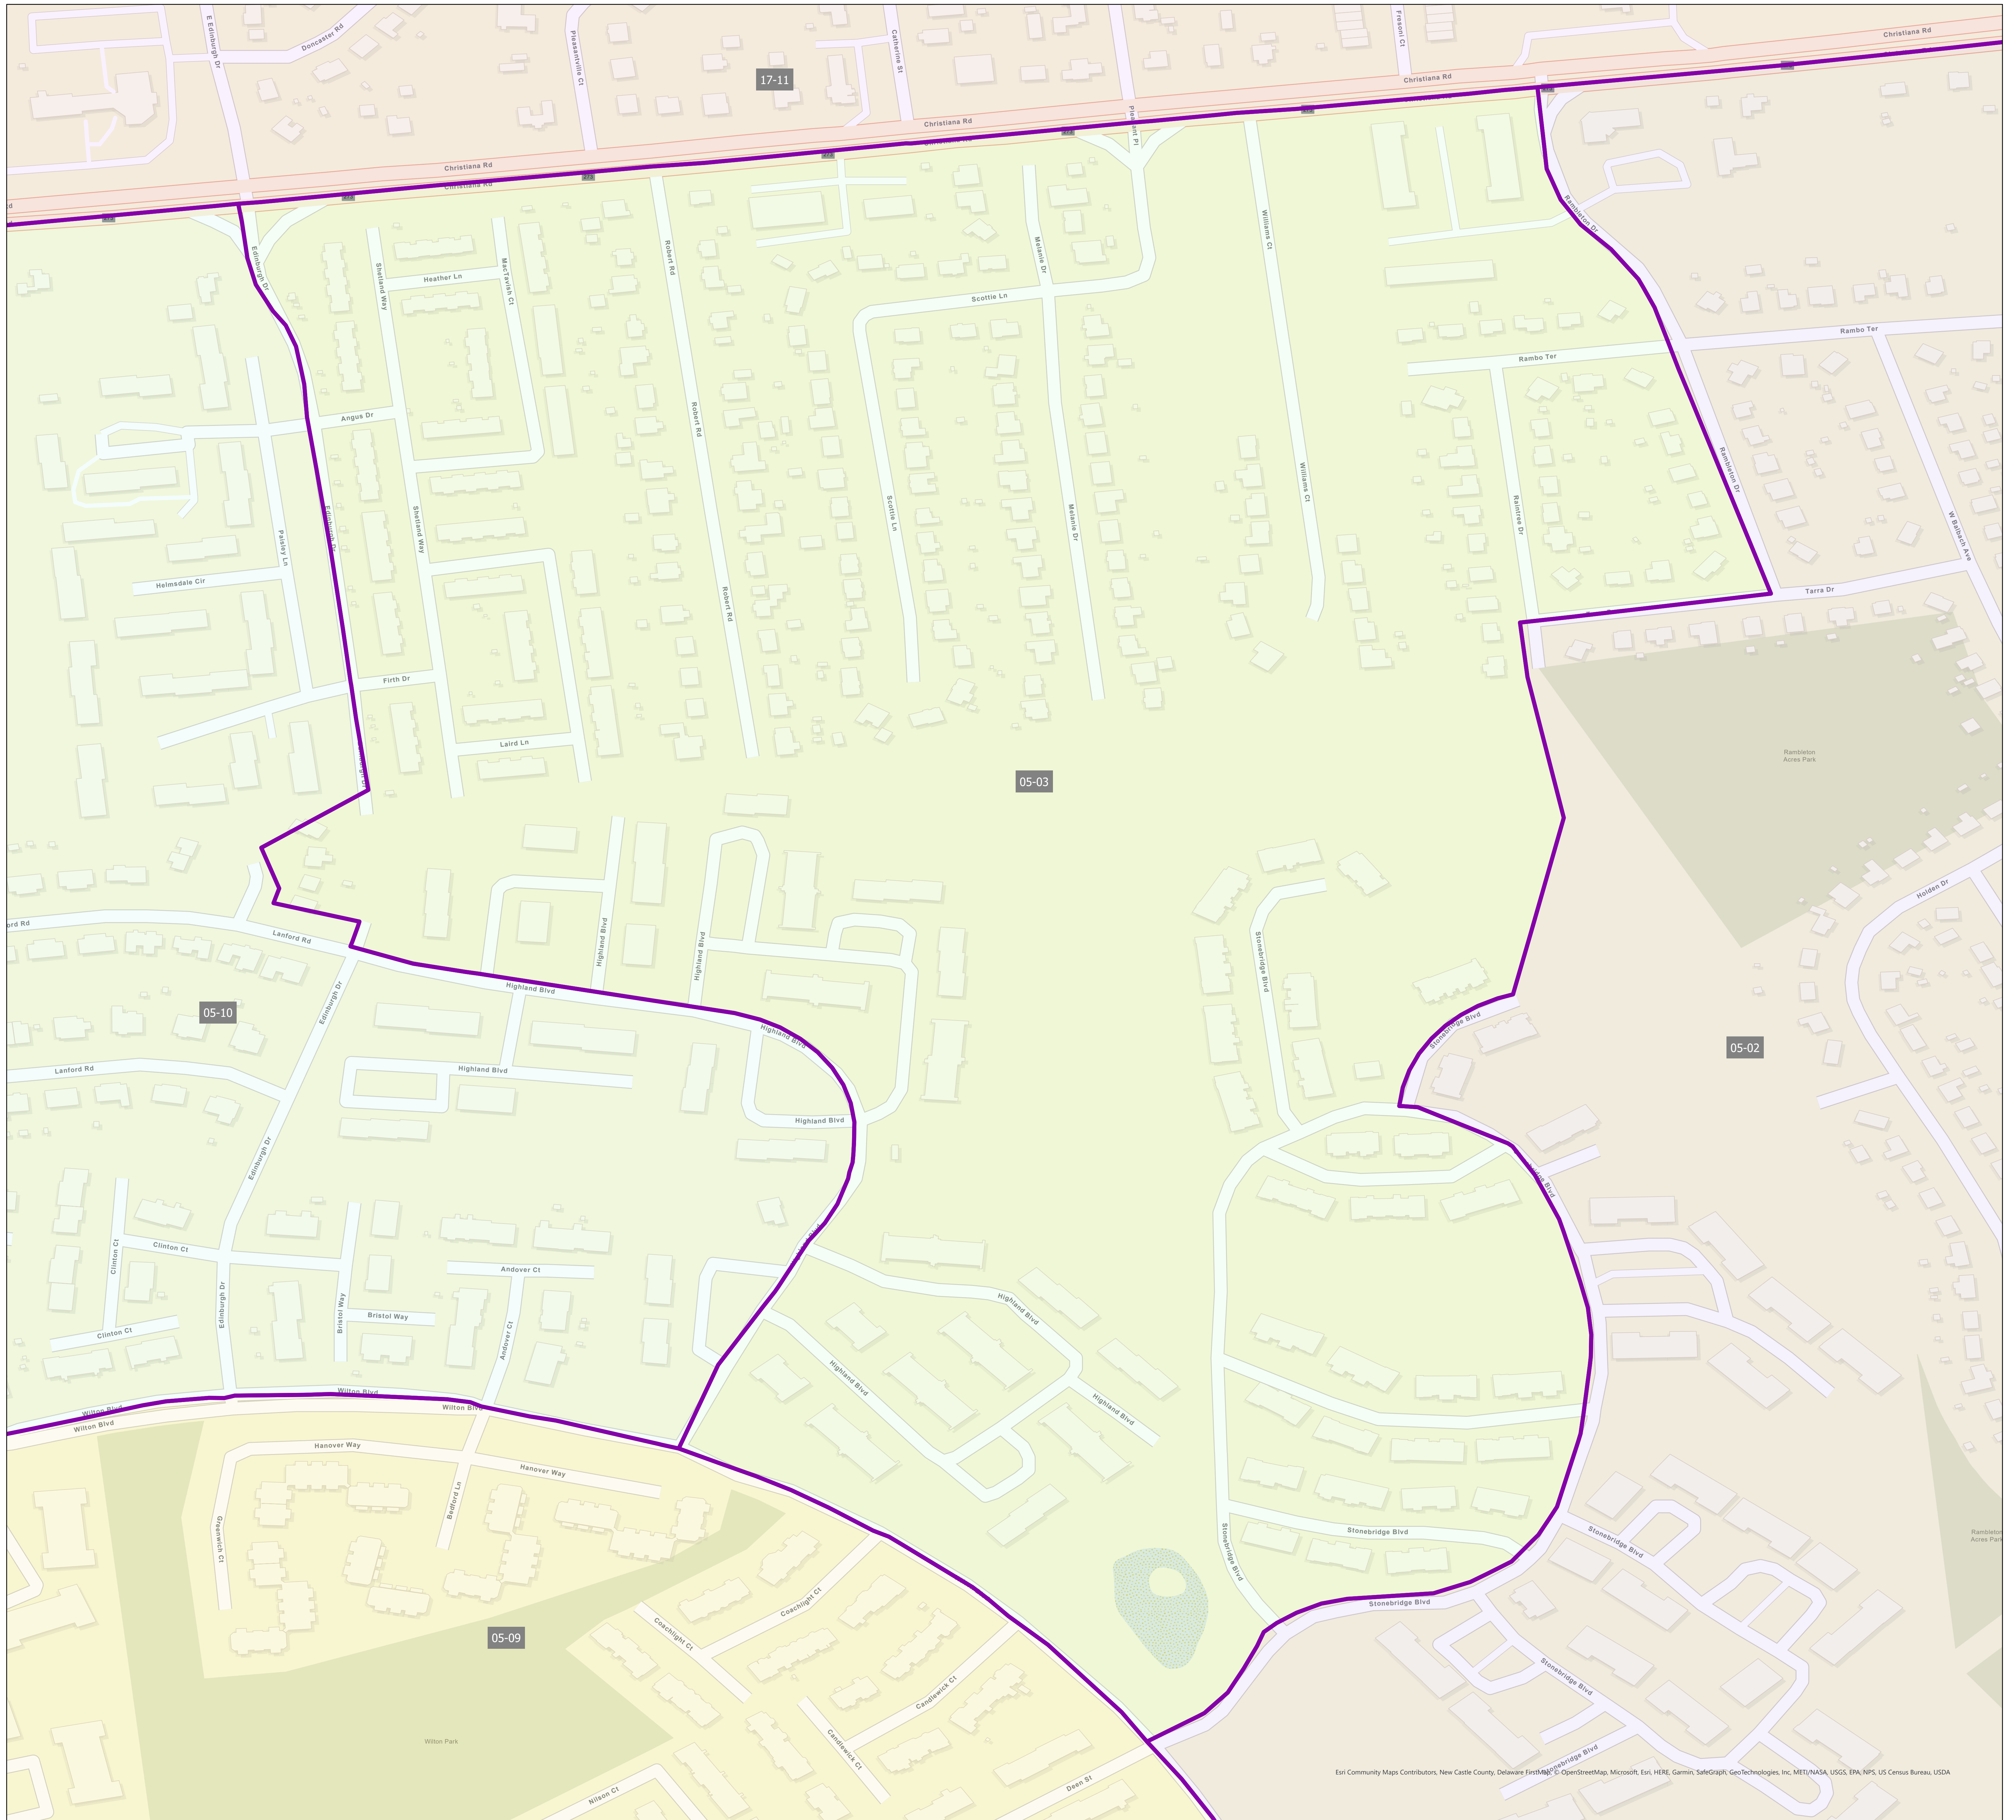

Election District District 05-03