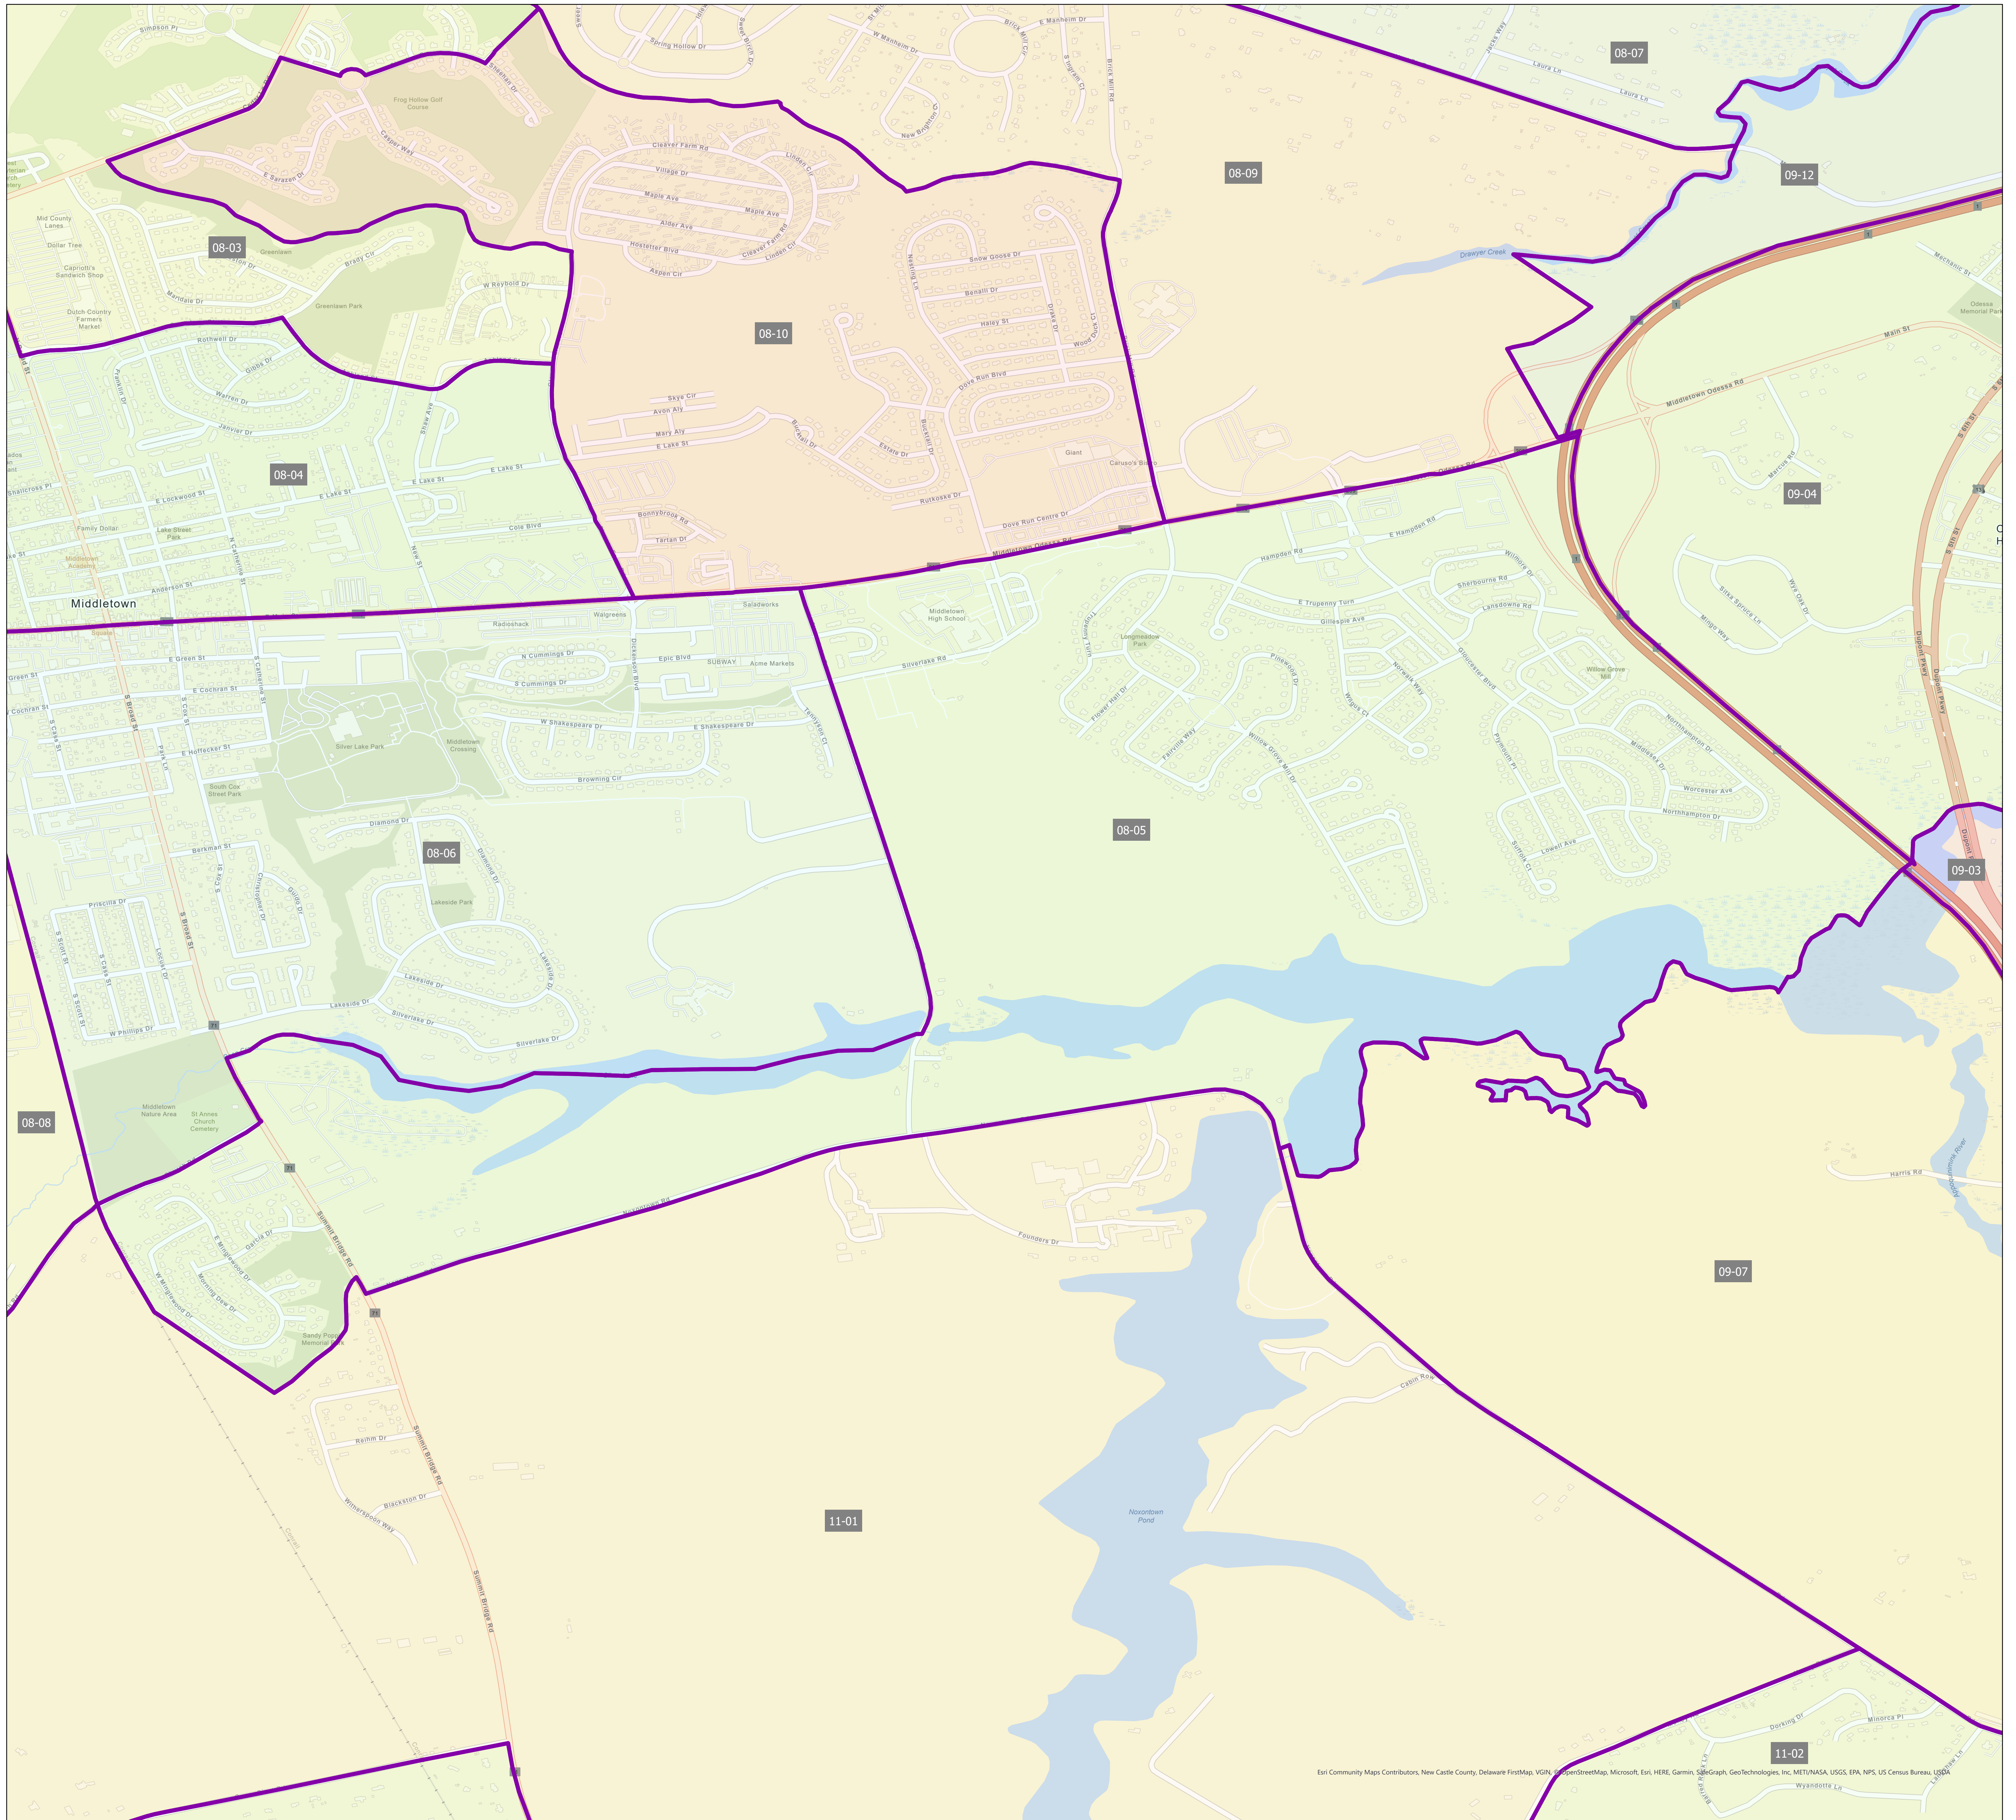

Election District District 08-05