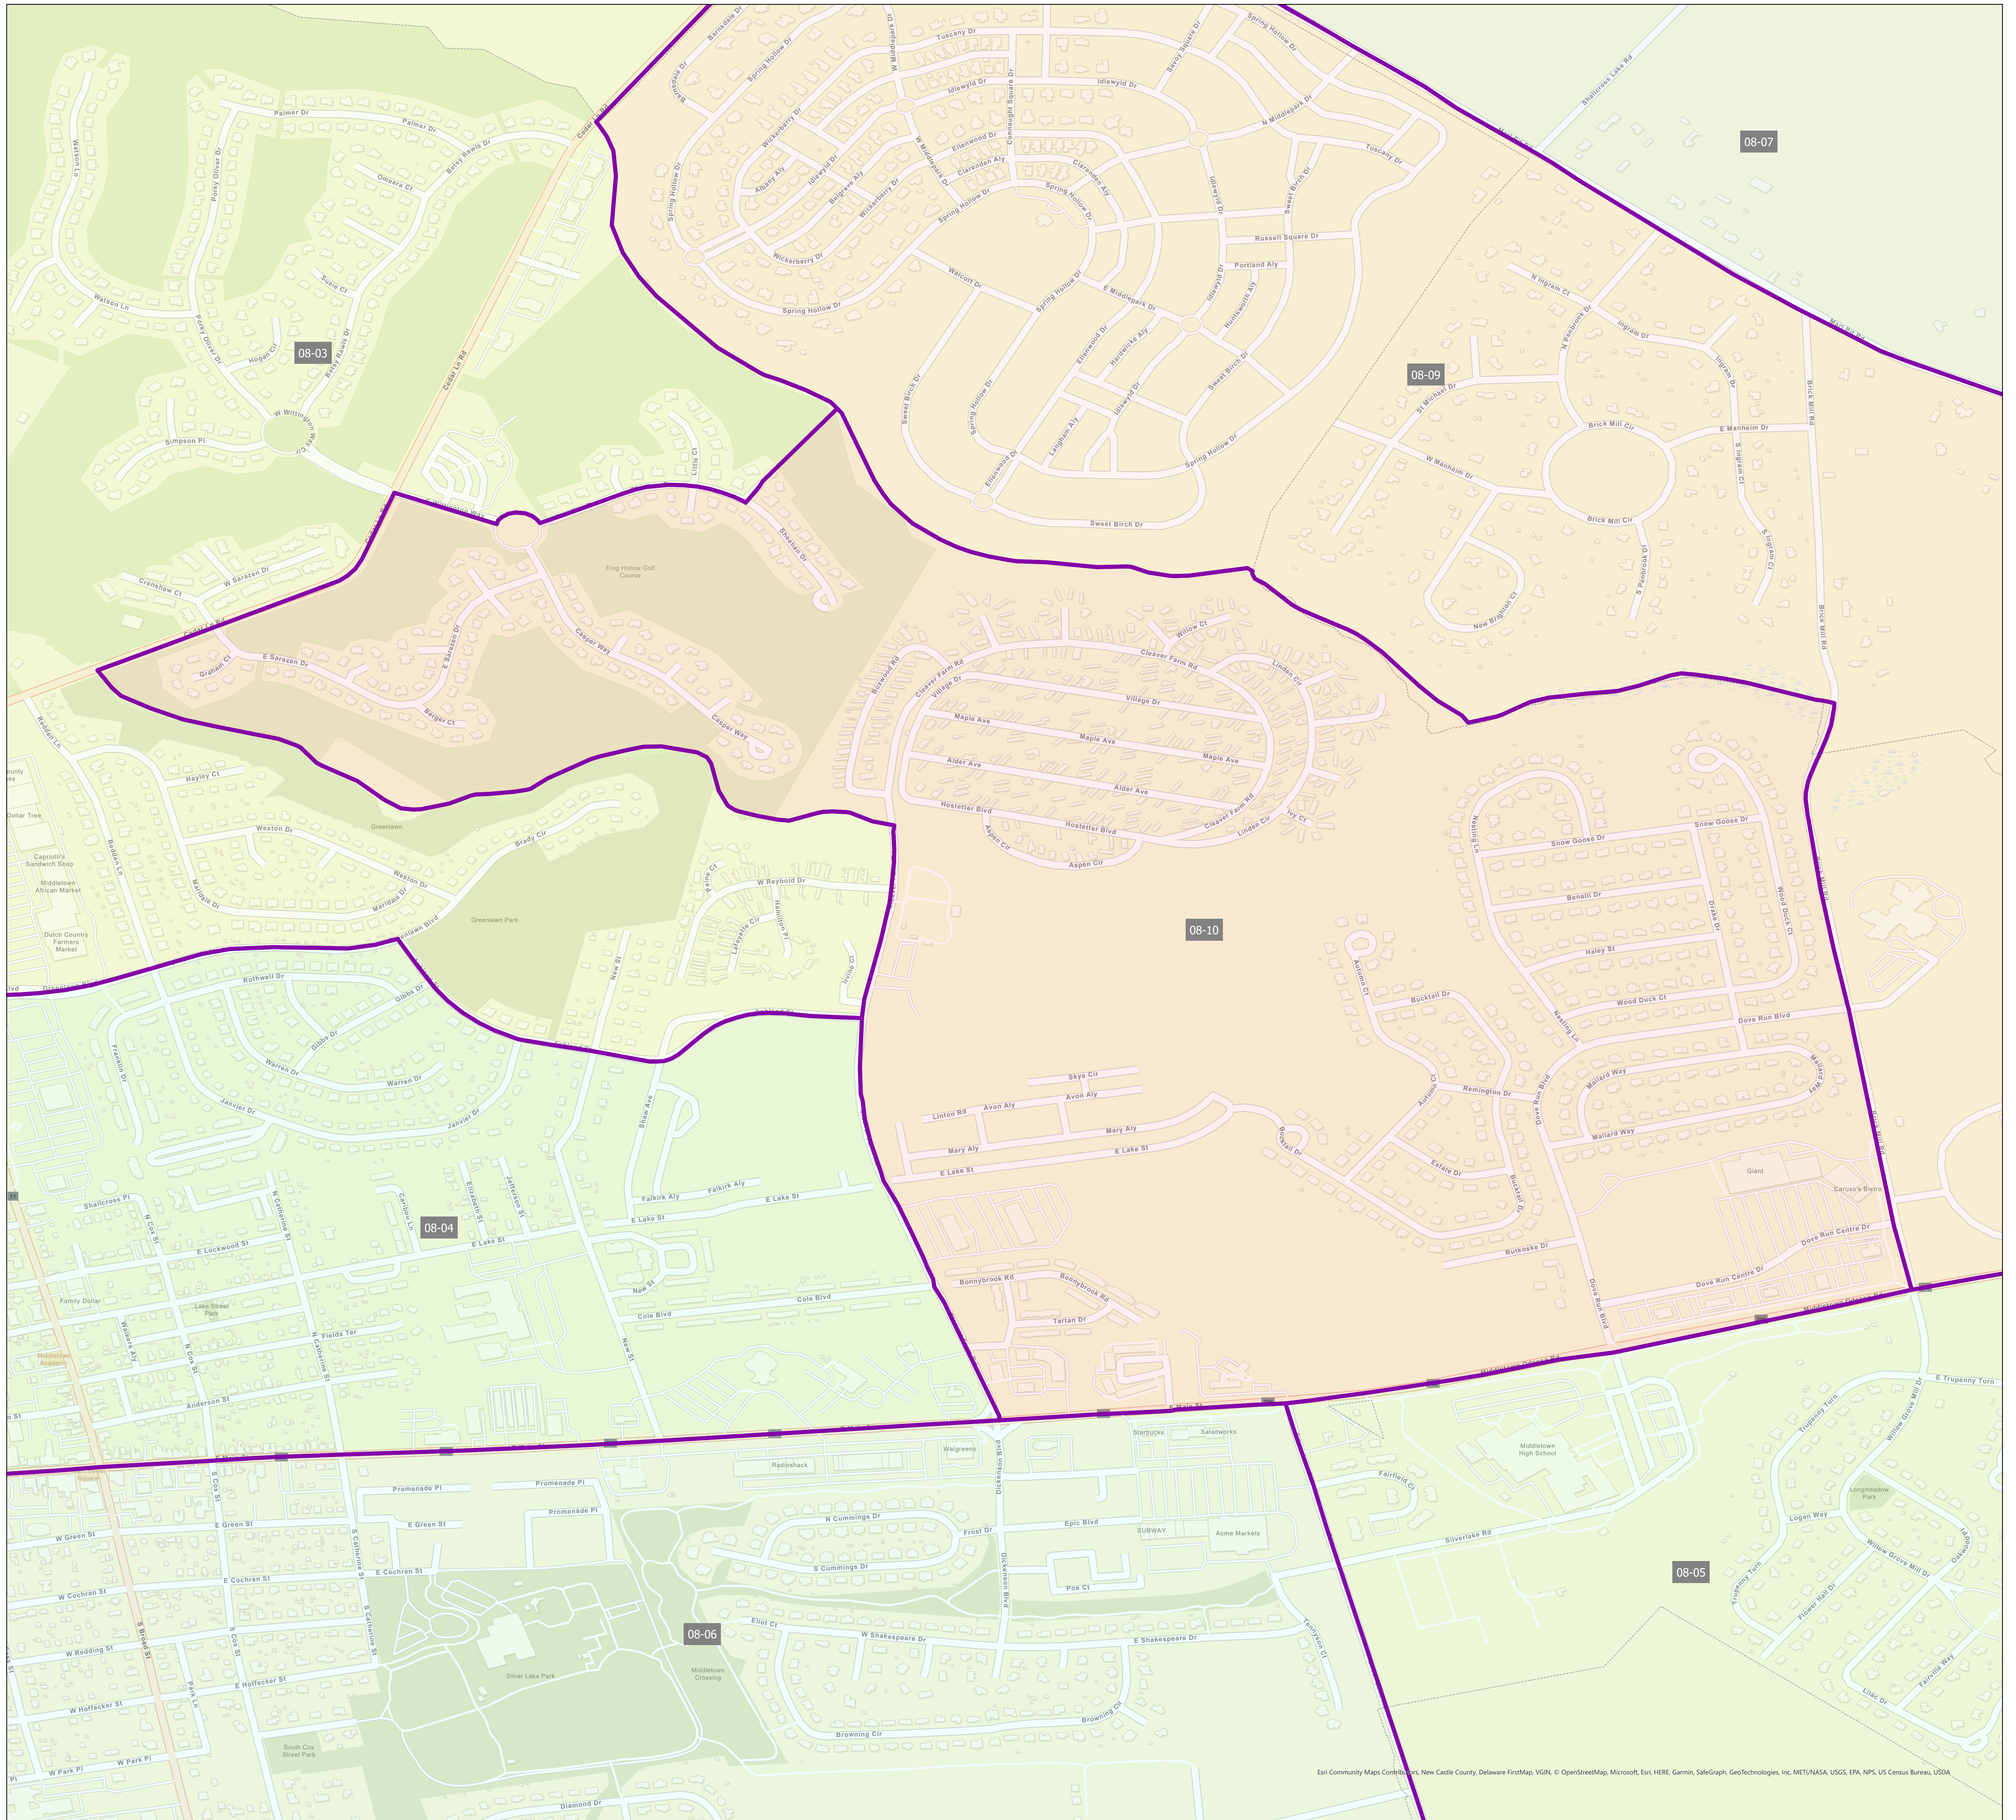

Election District District 08-10