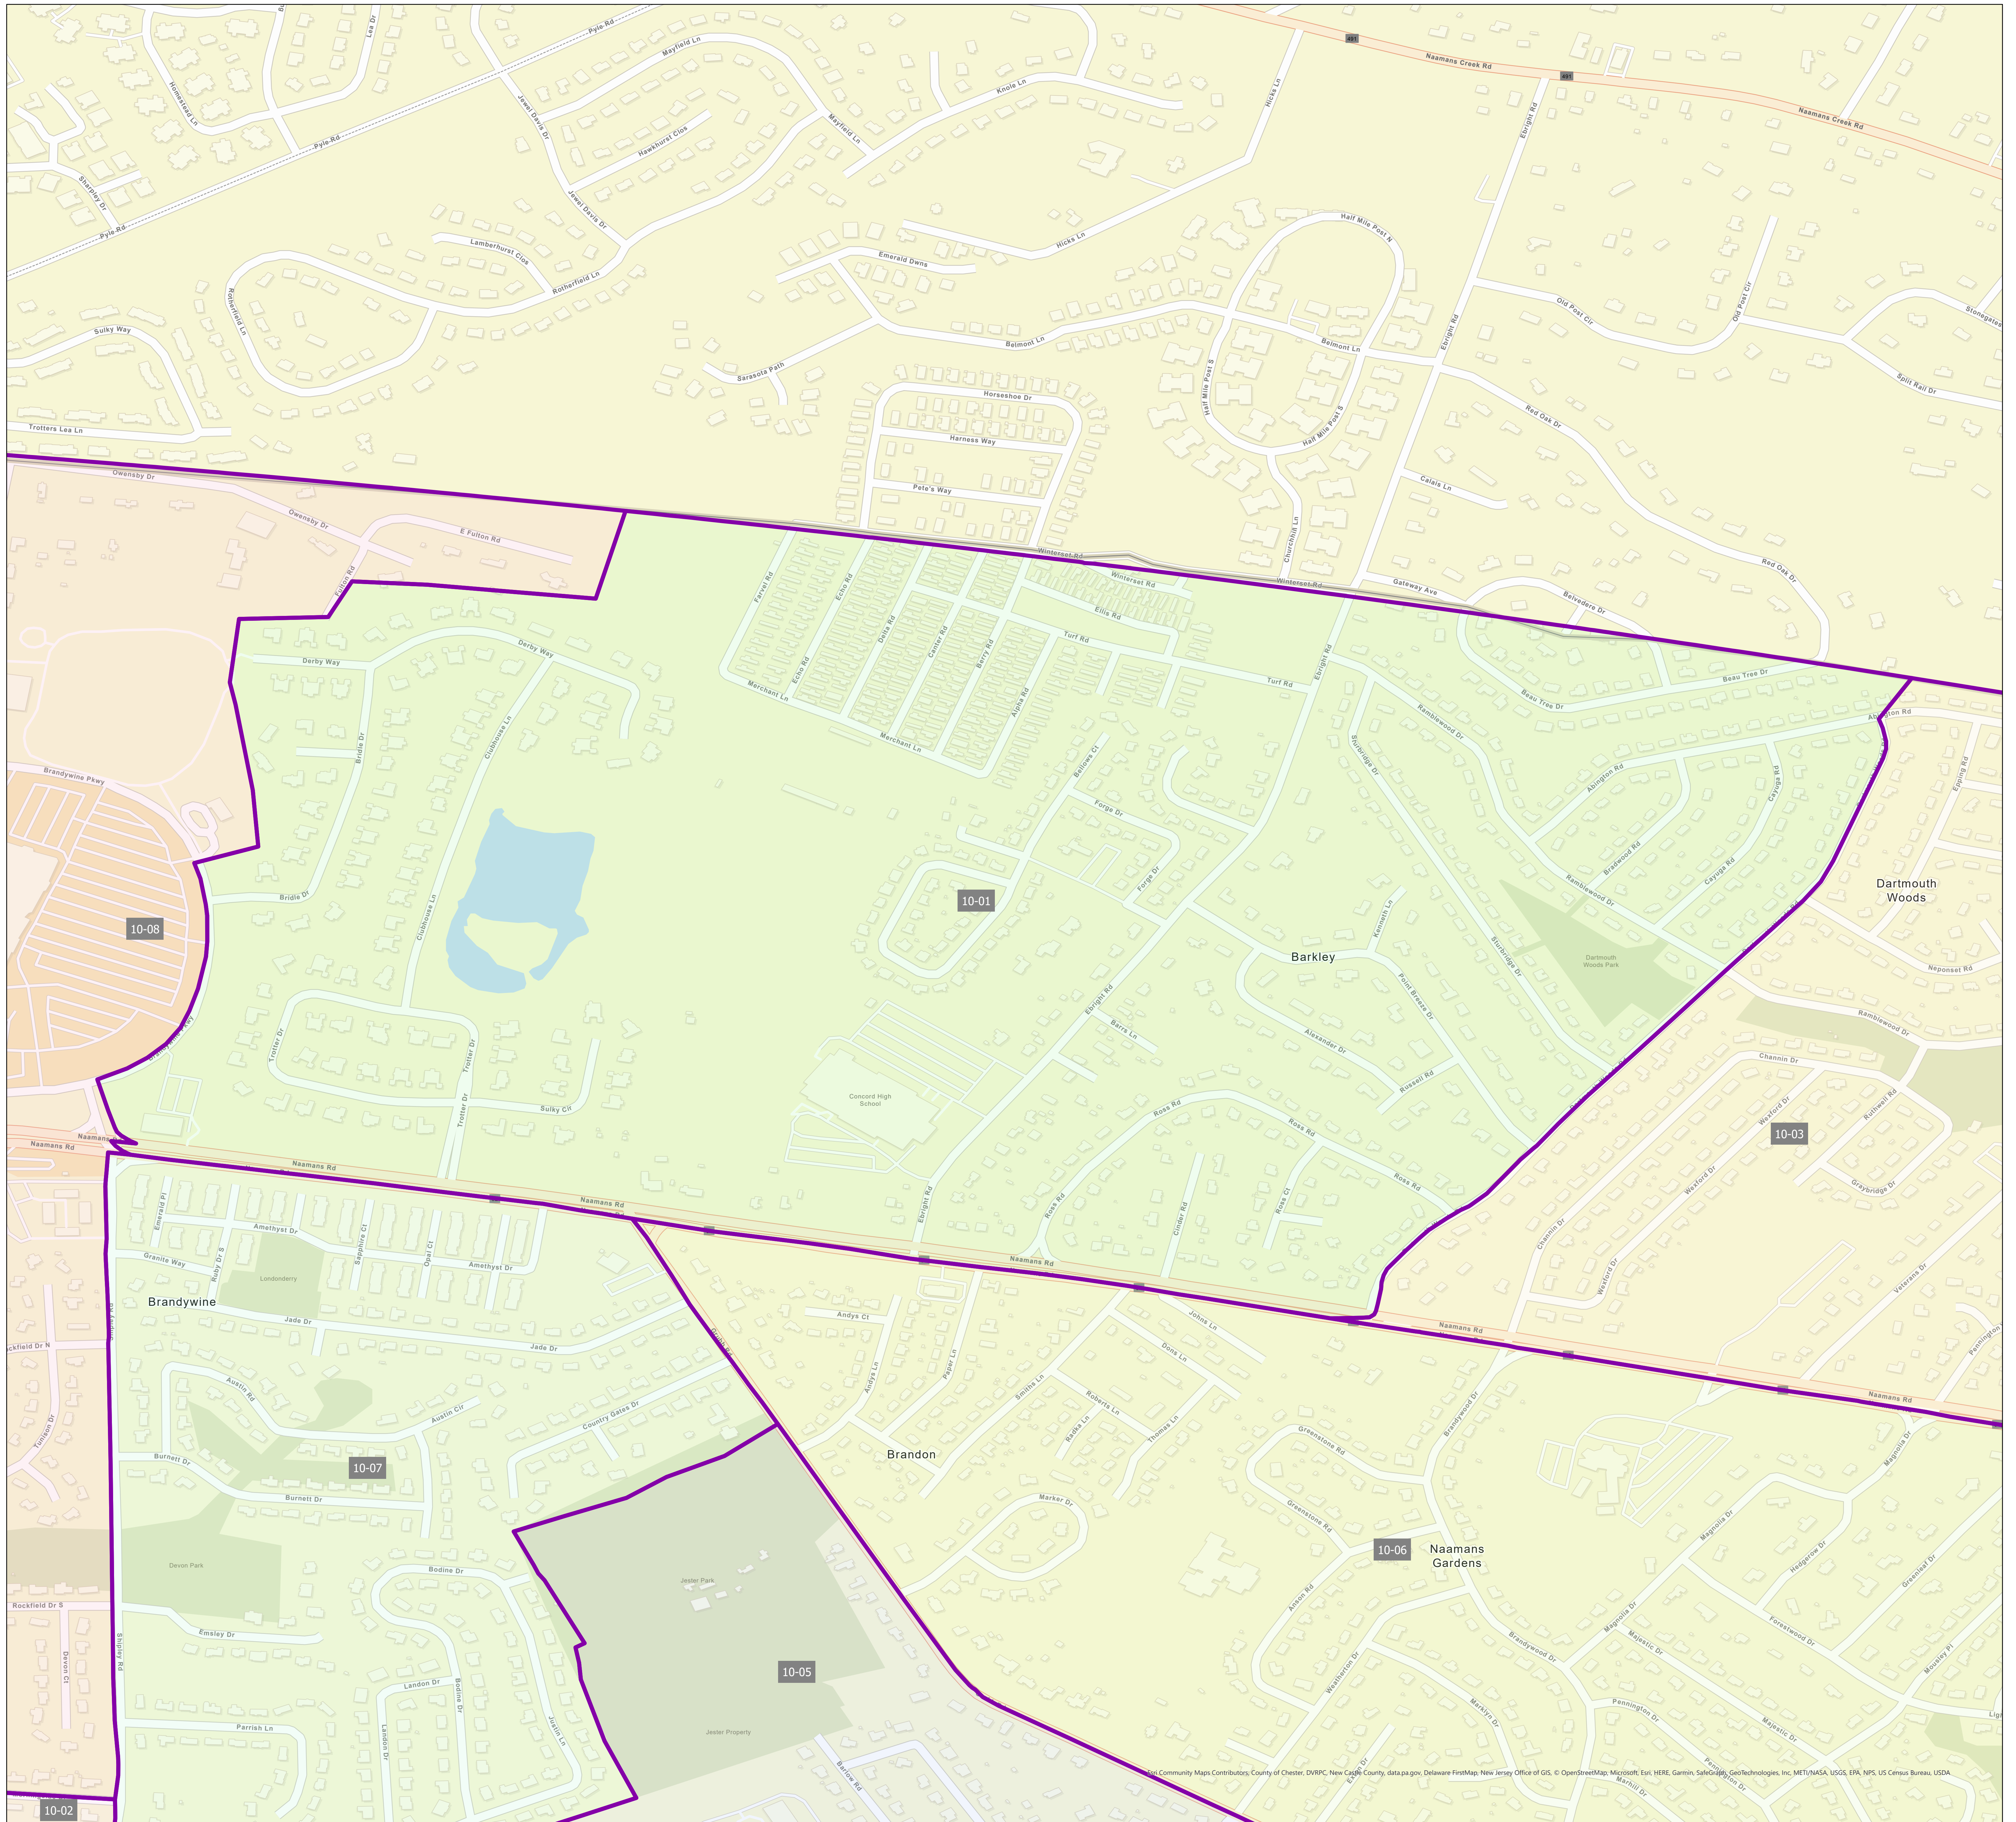

Election District District 10-01