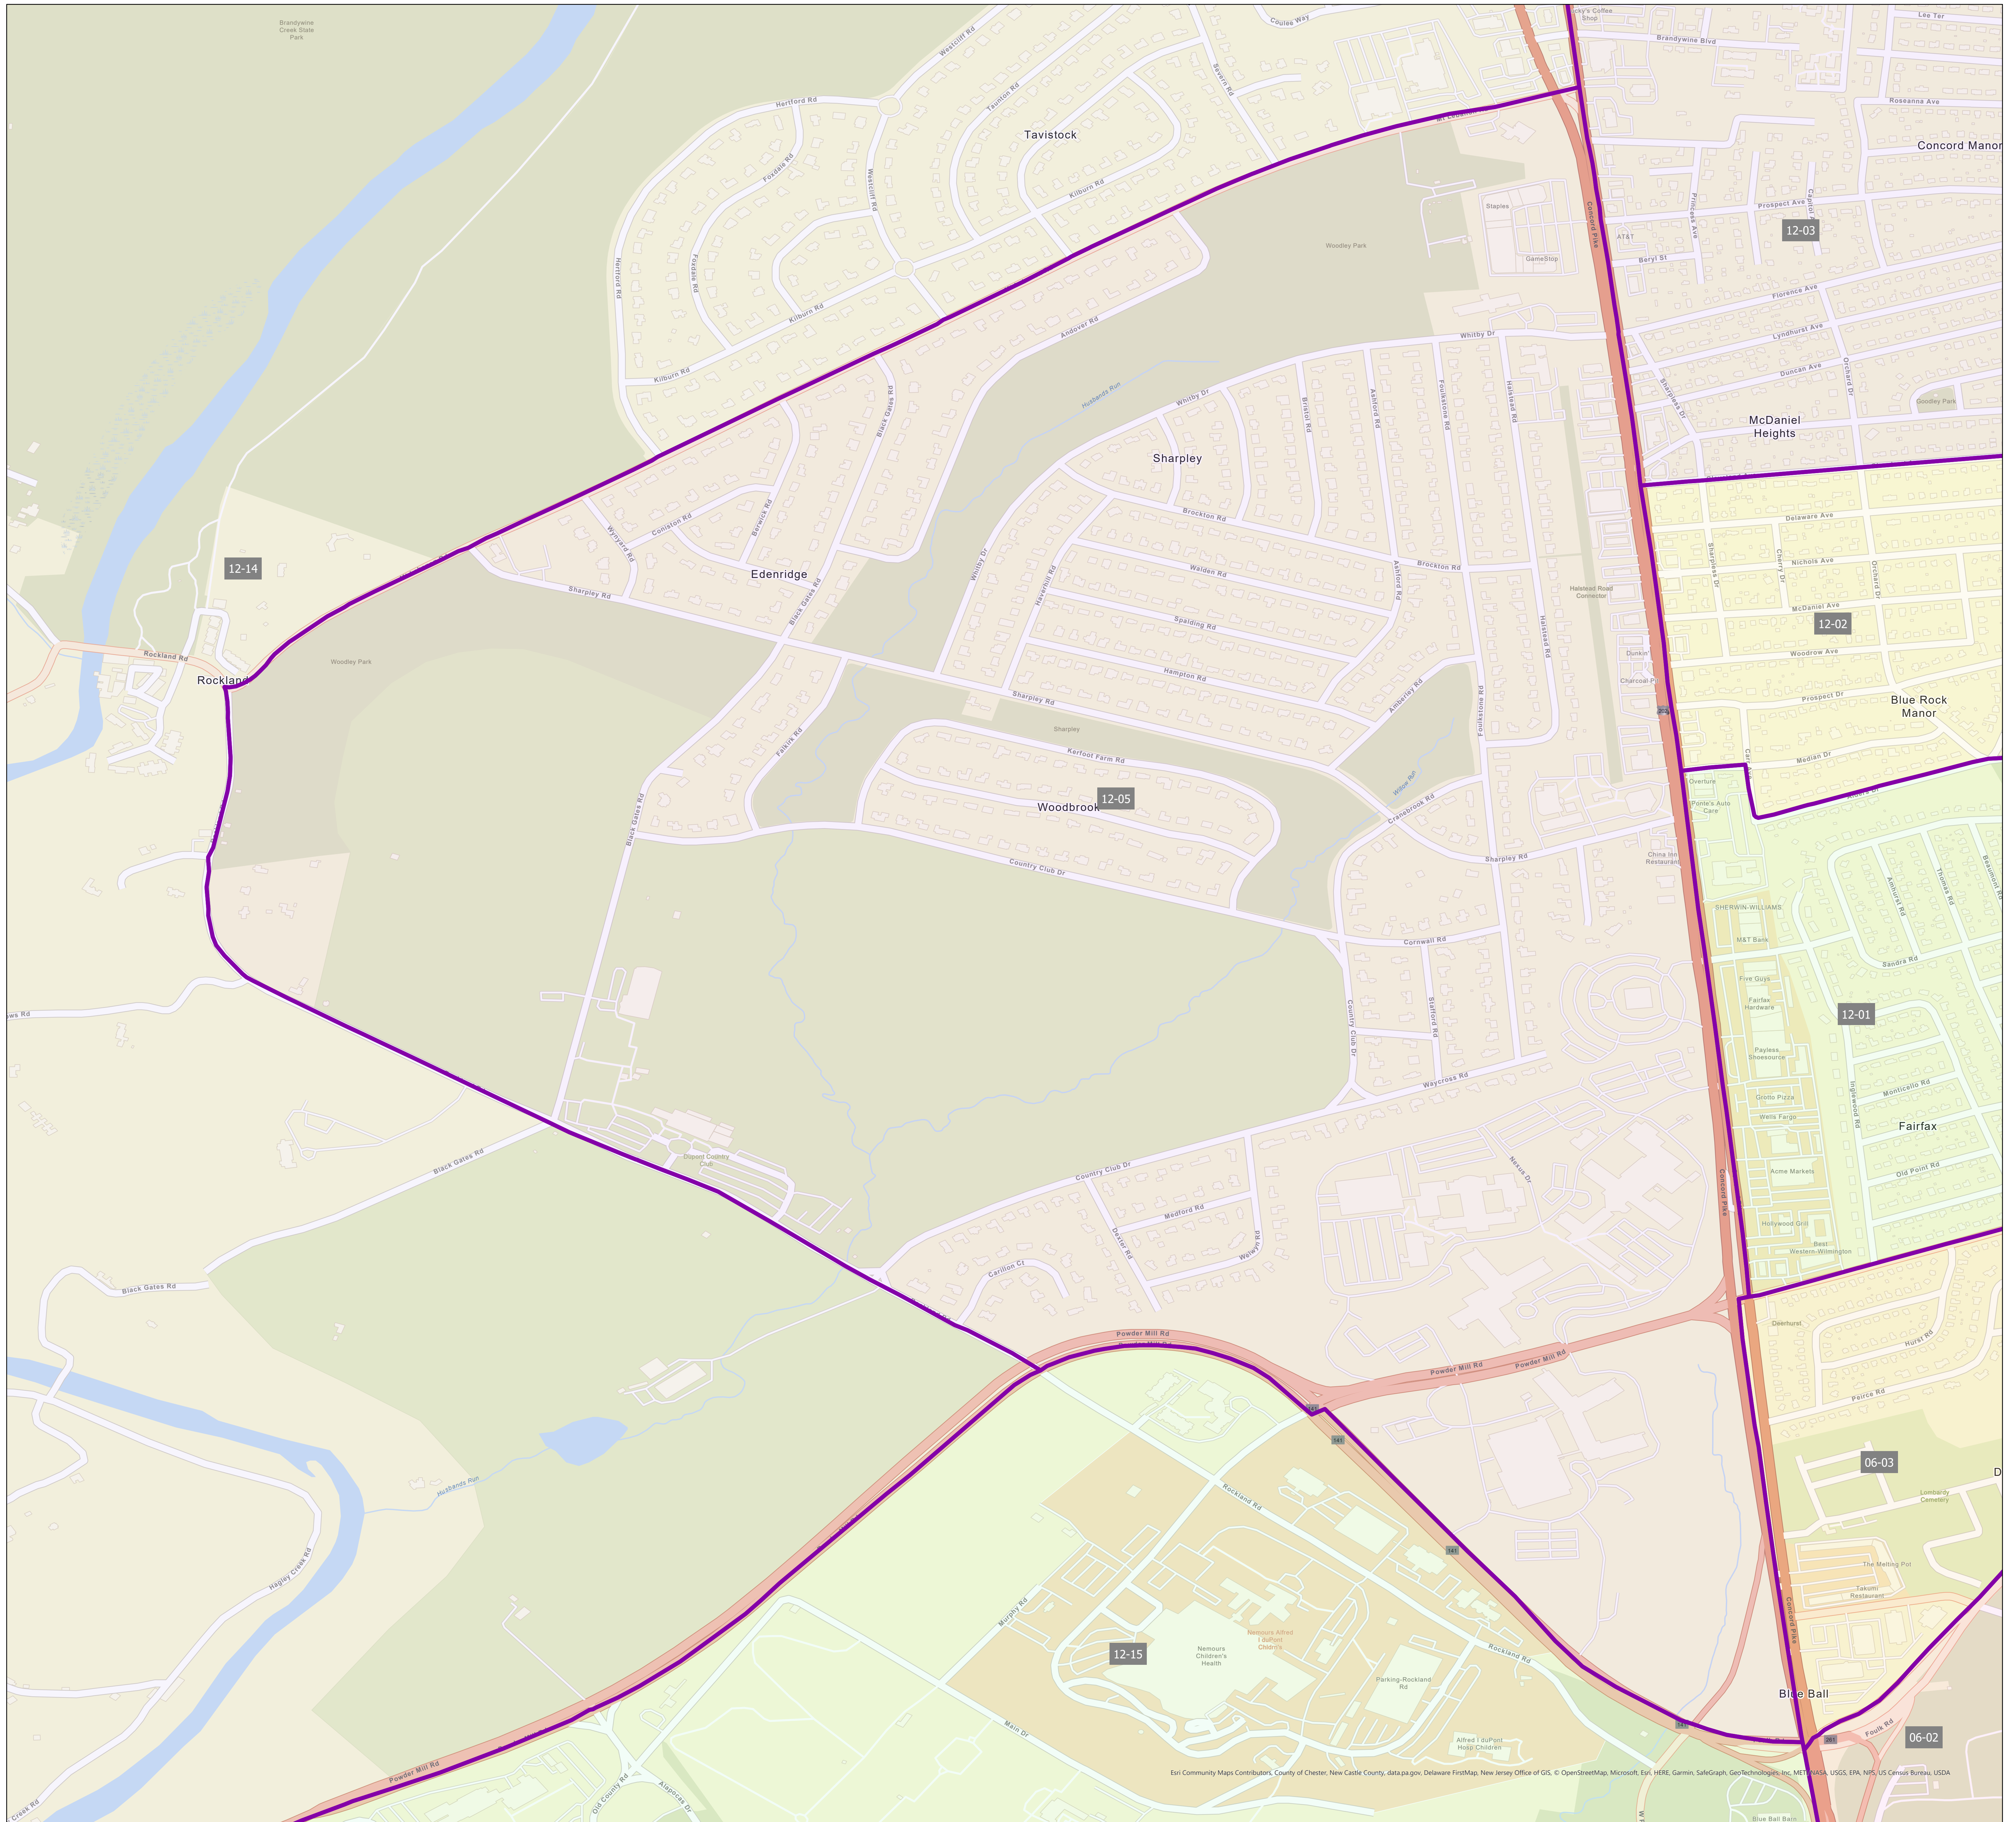

Election District District 12-05