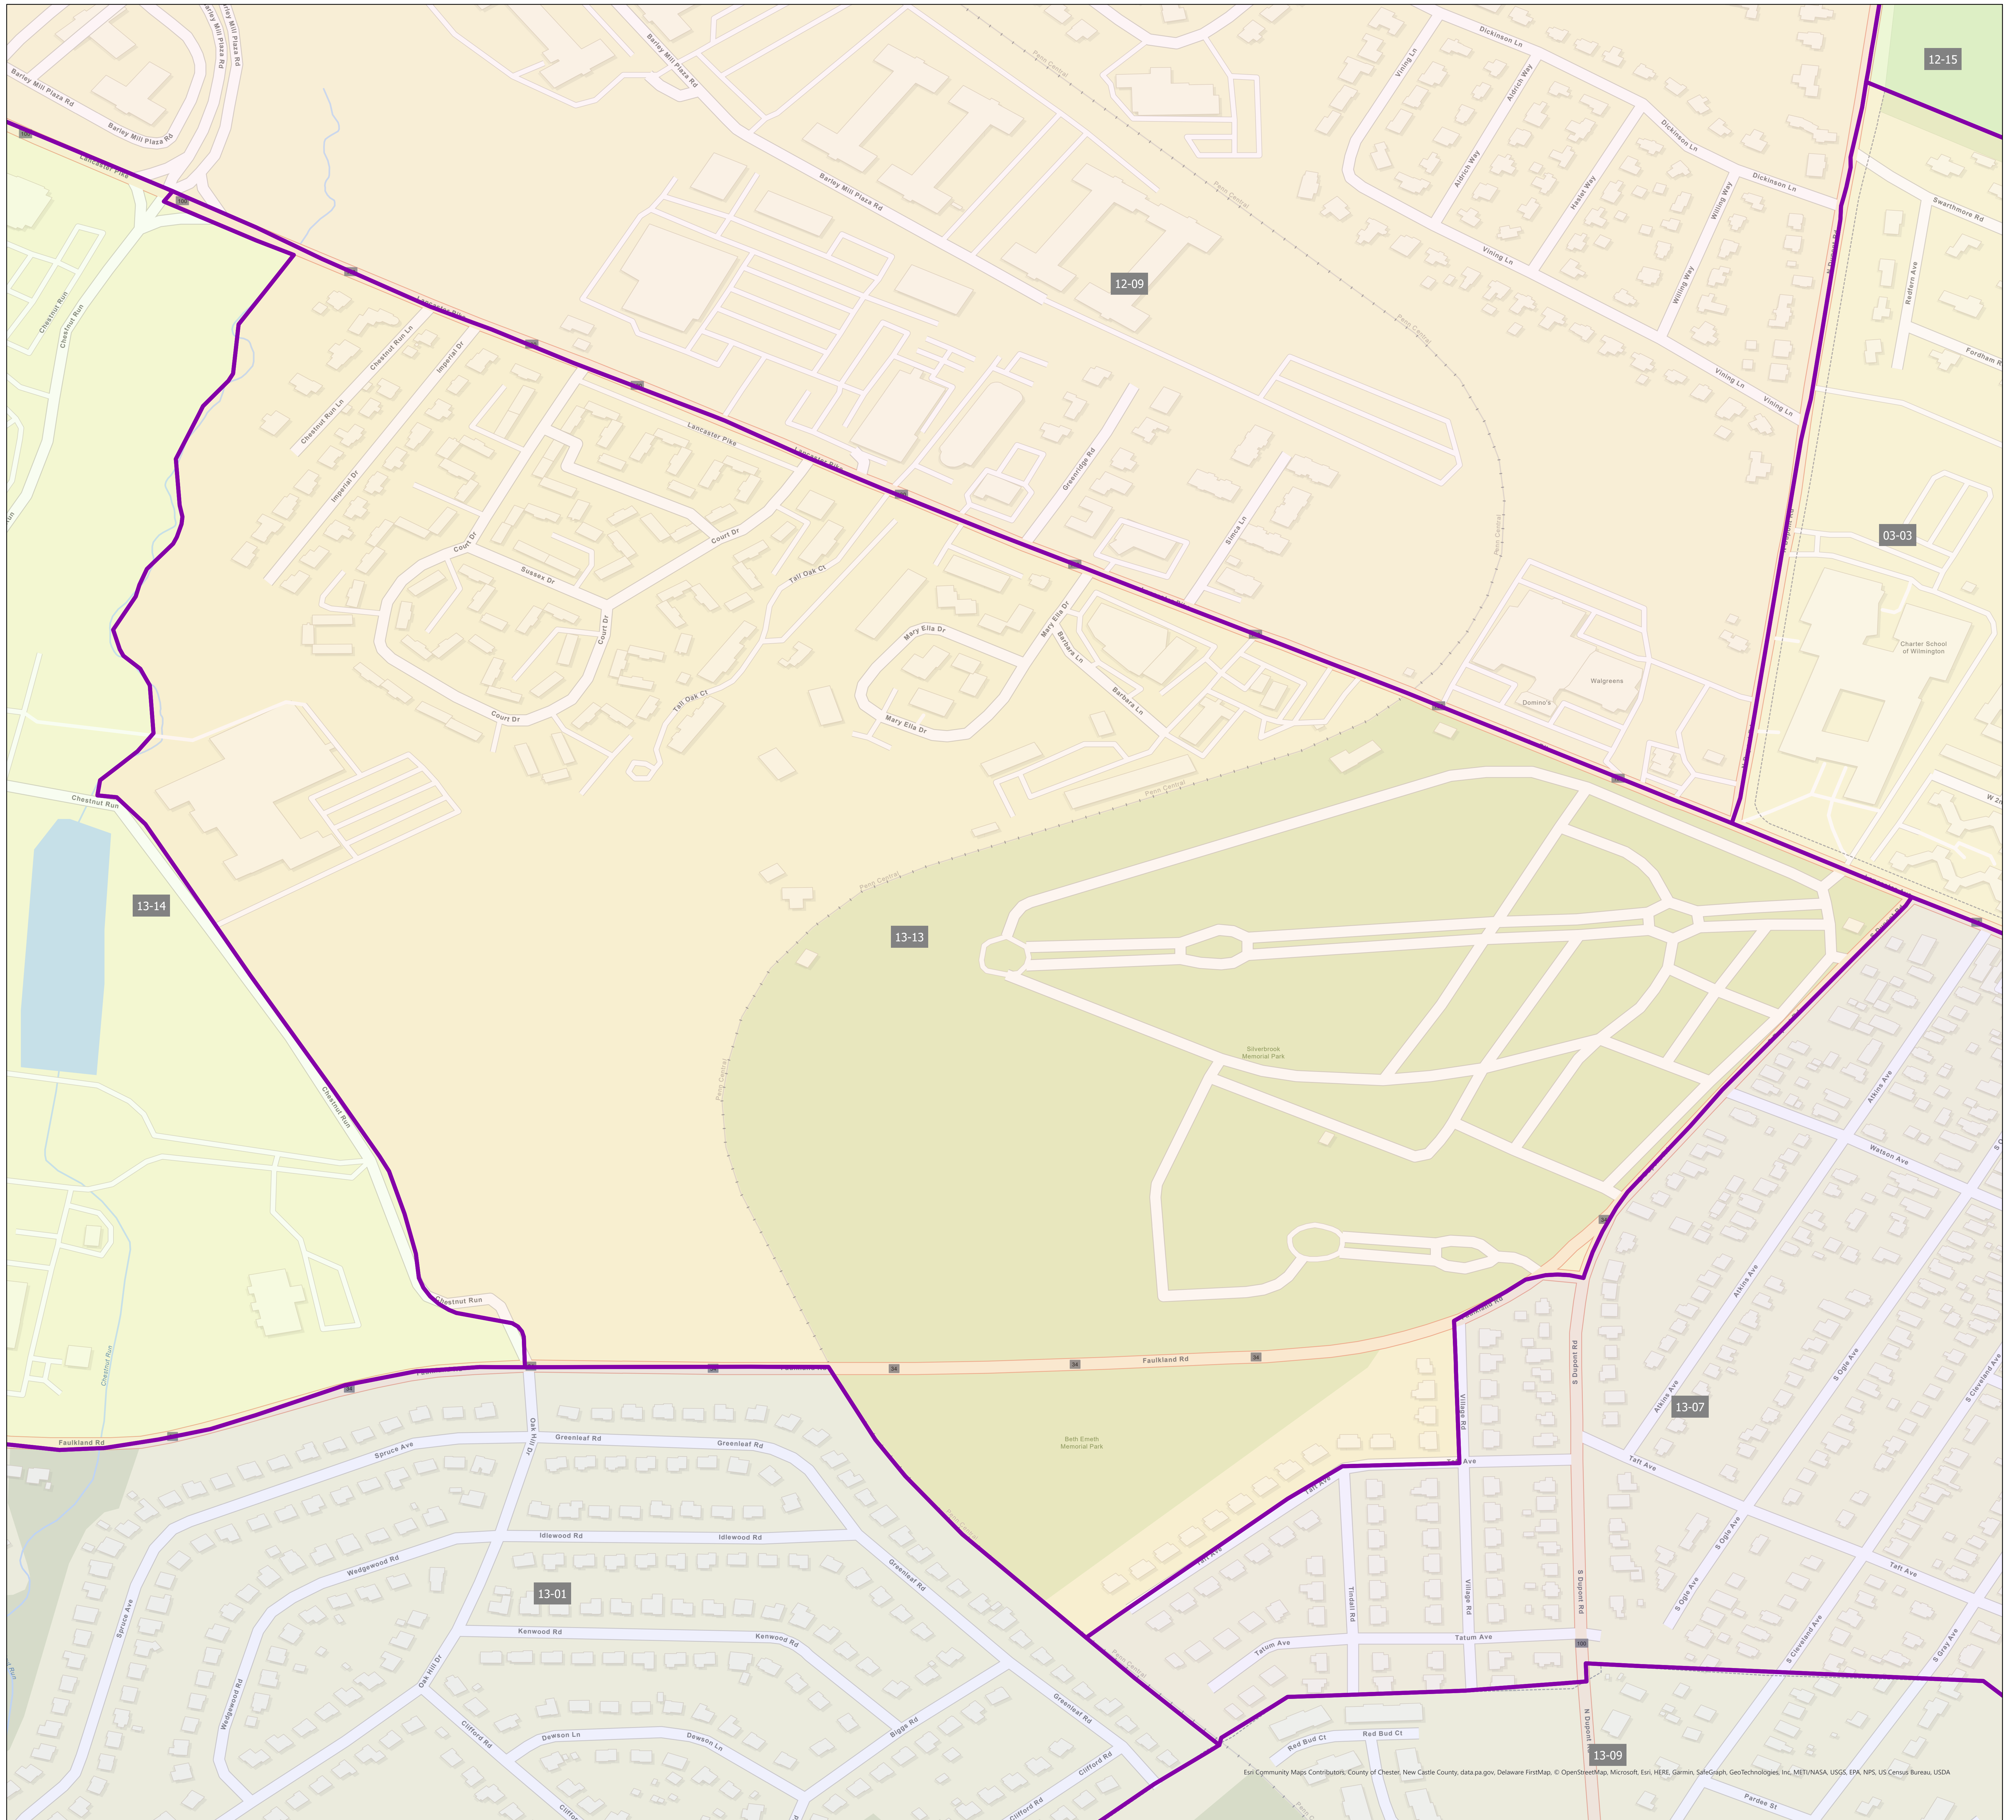

Election District District 13-13