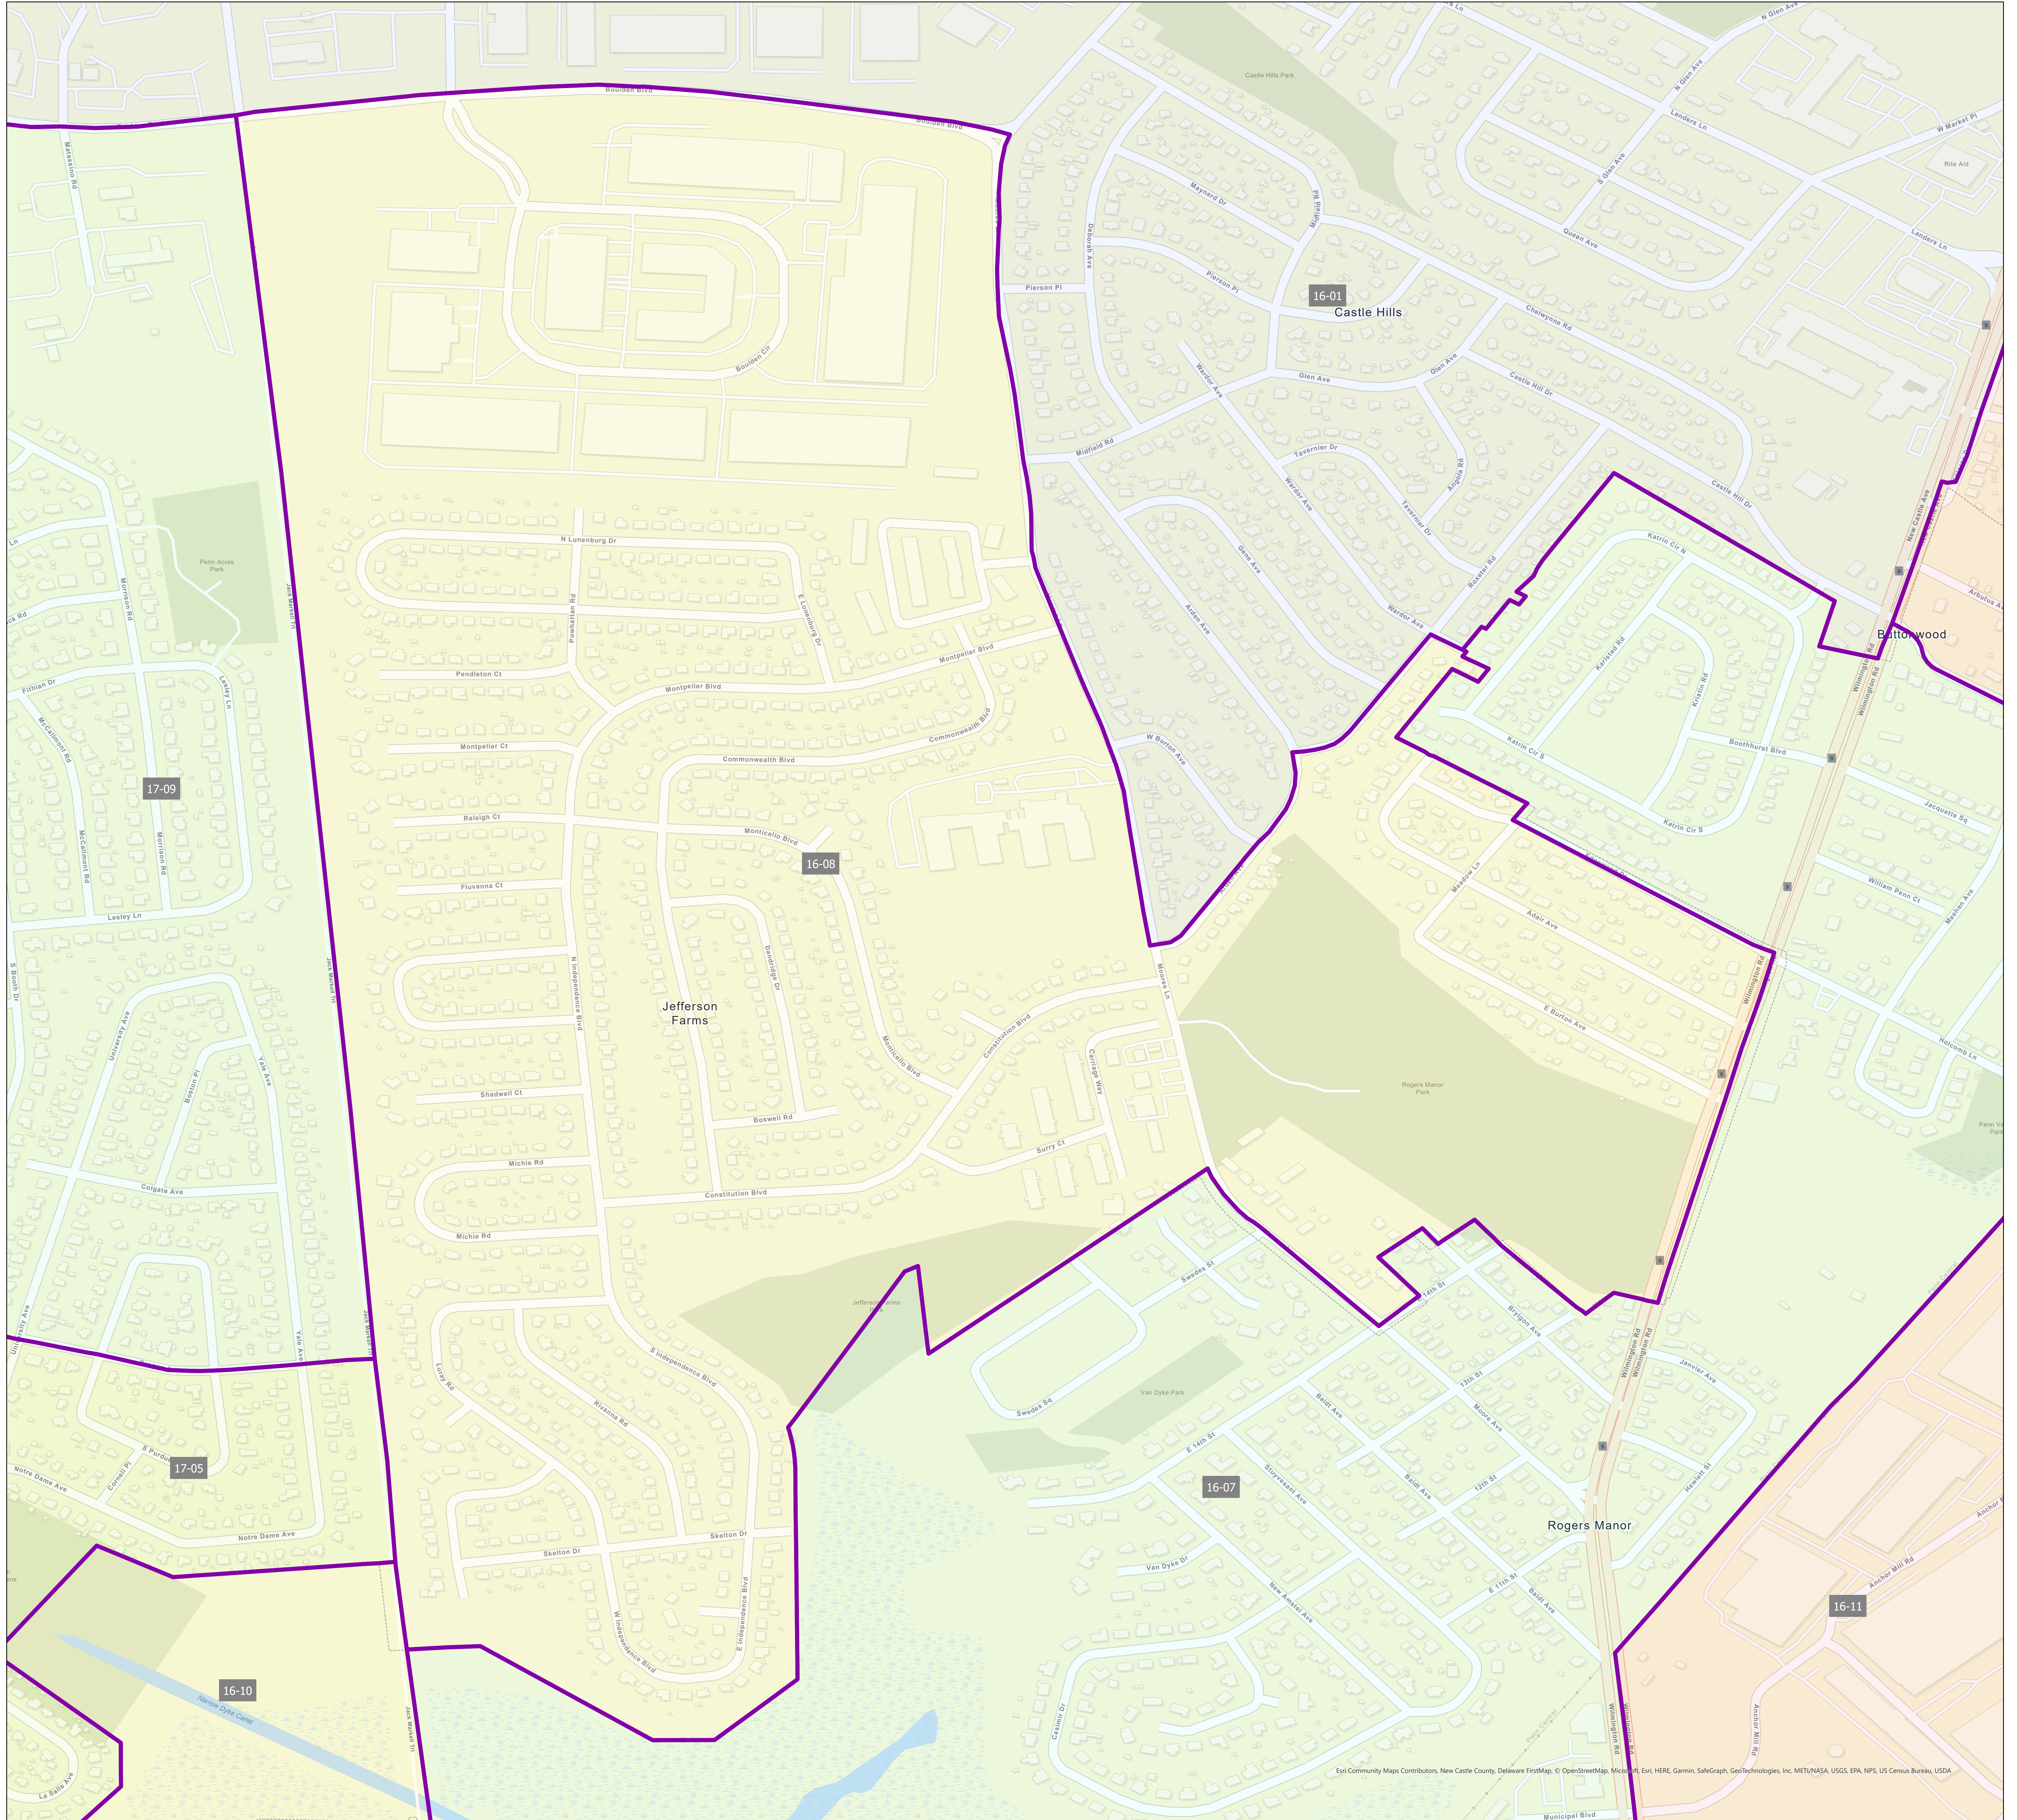

Election District District 16-08