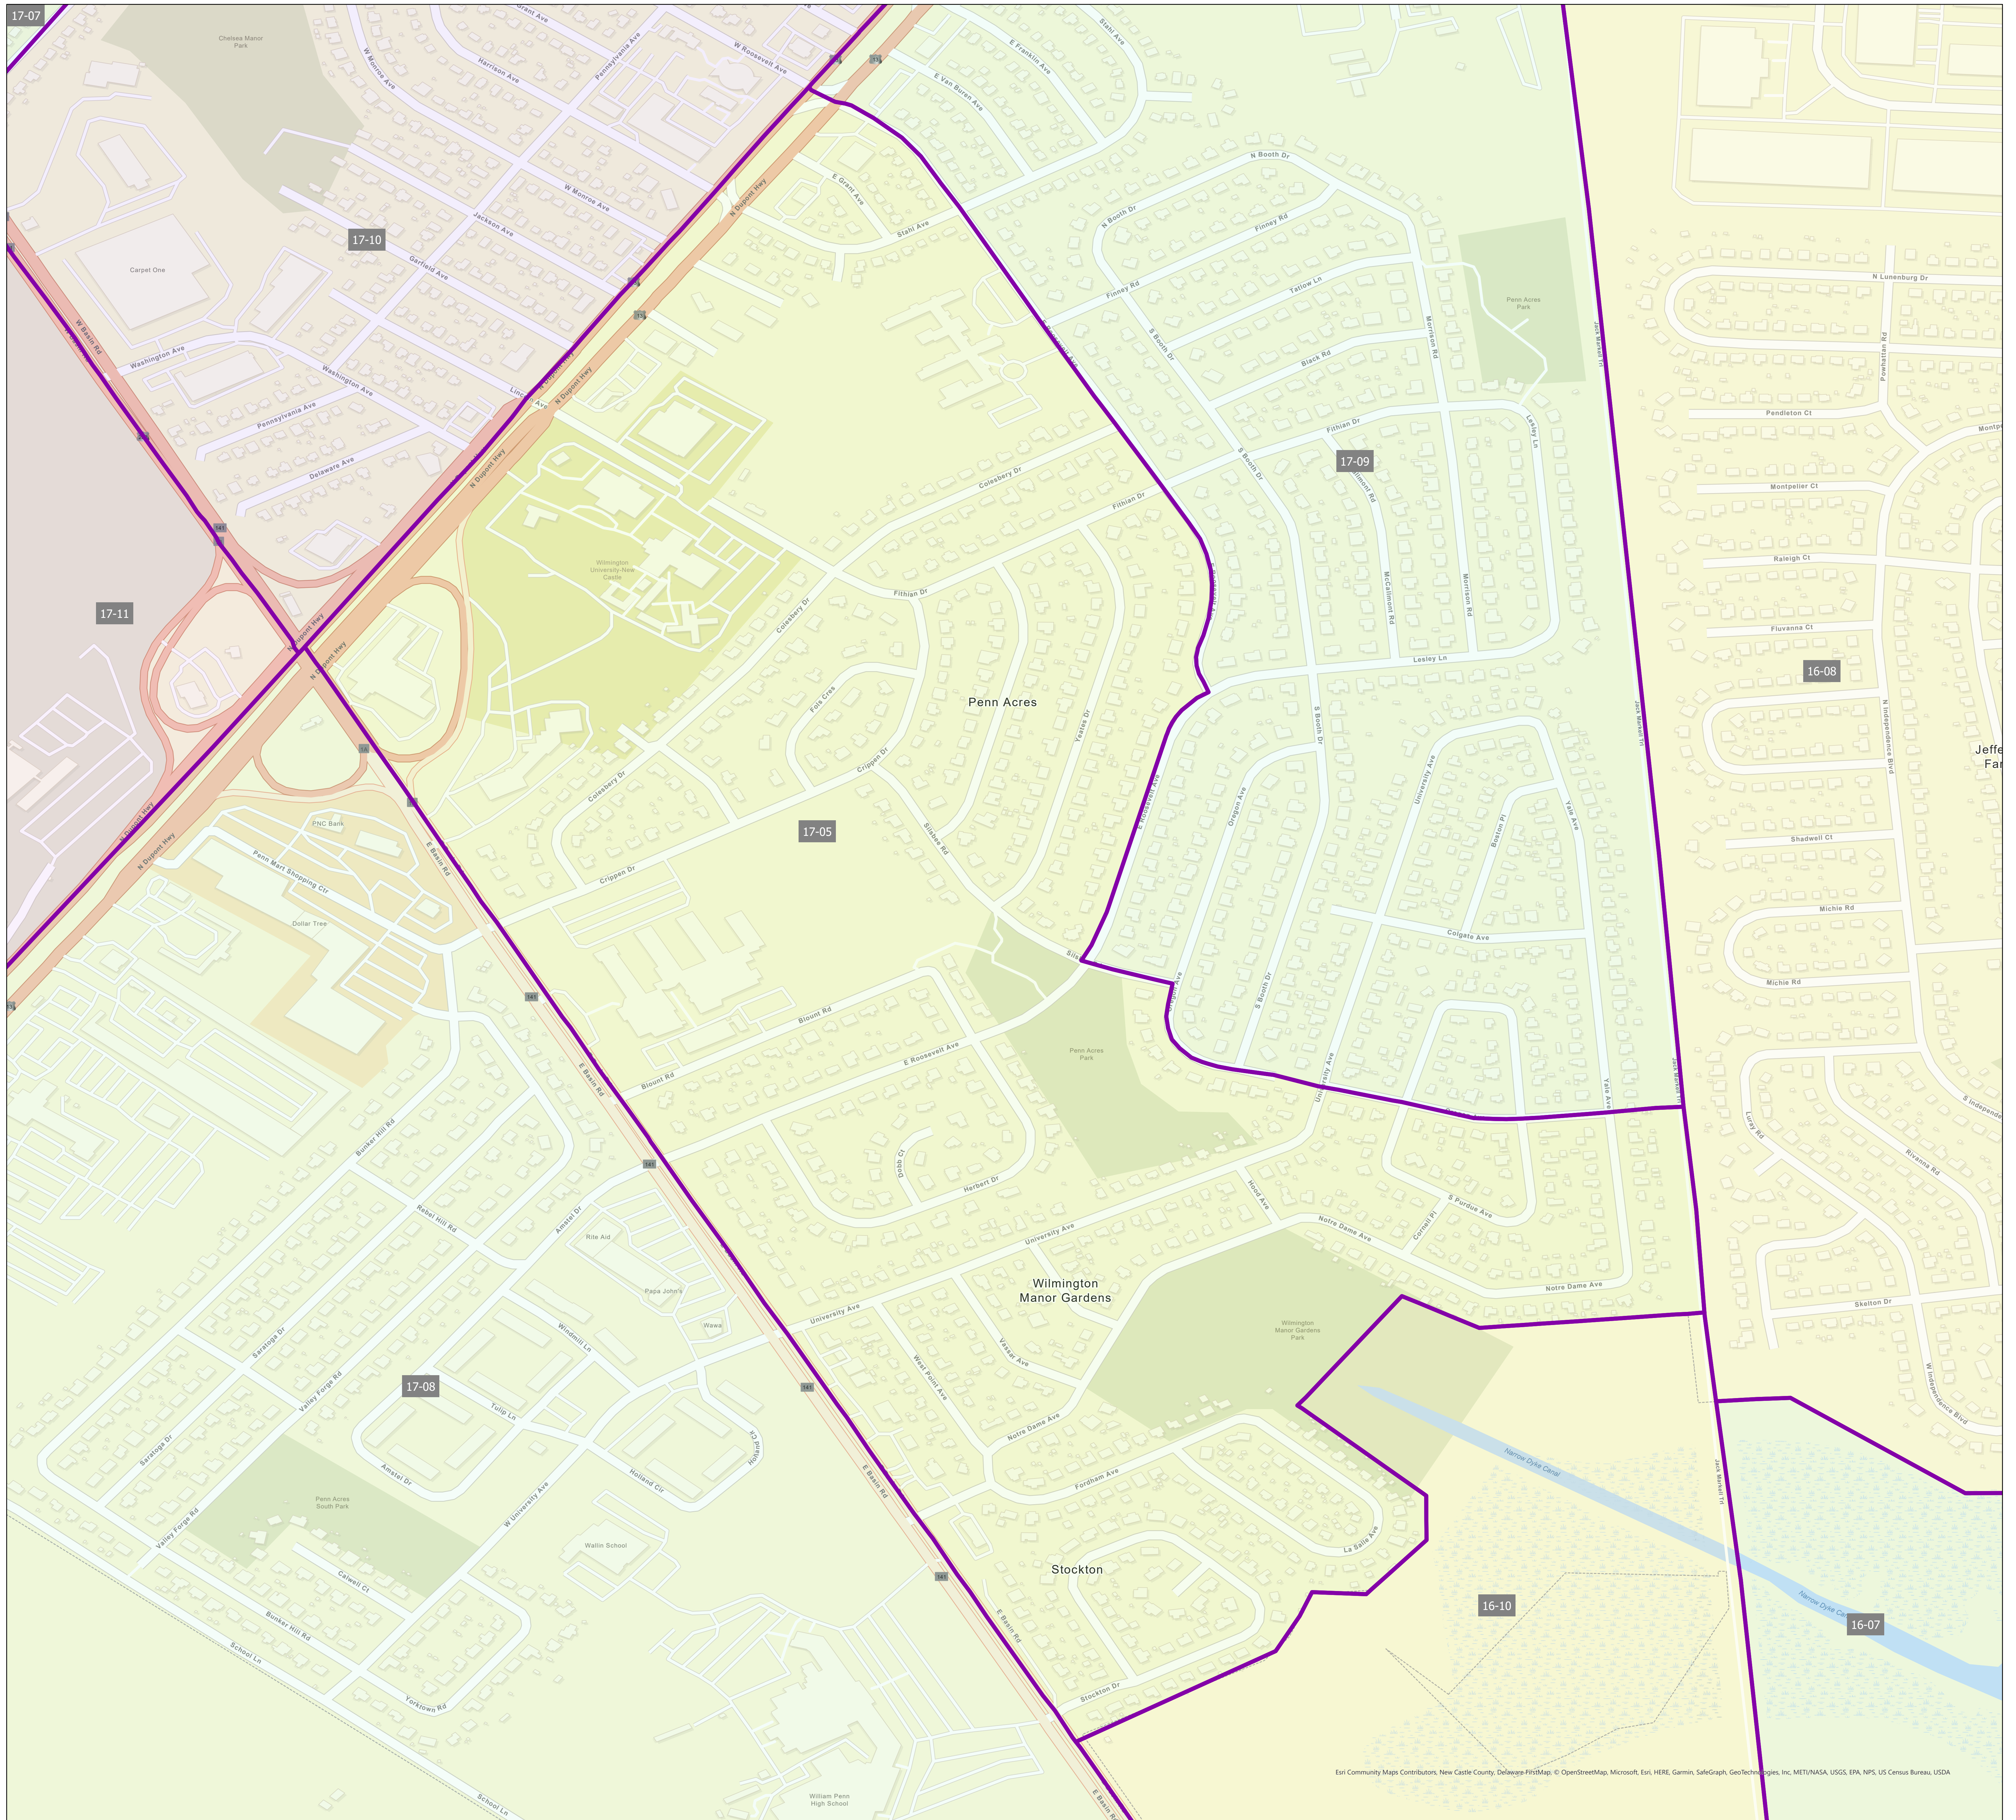

Election District District 17-05