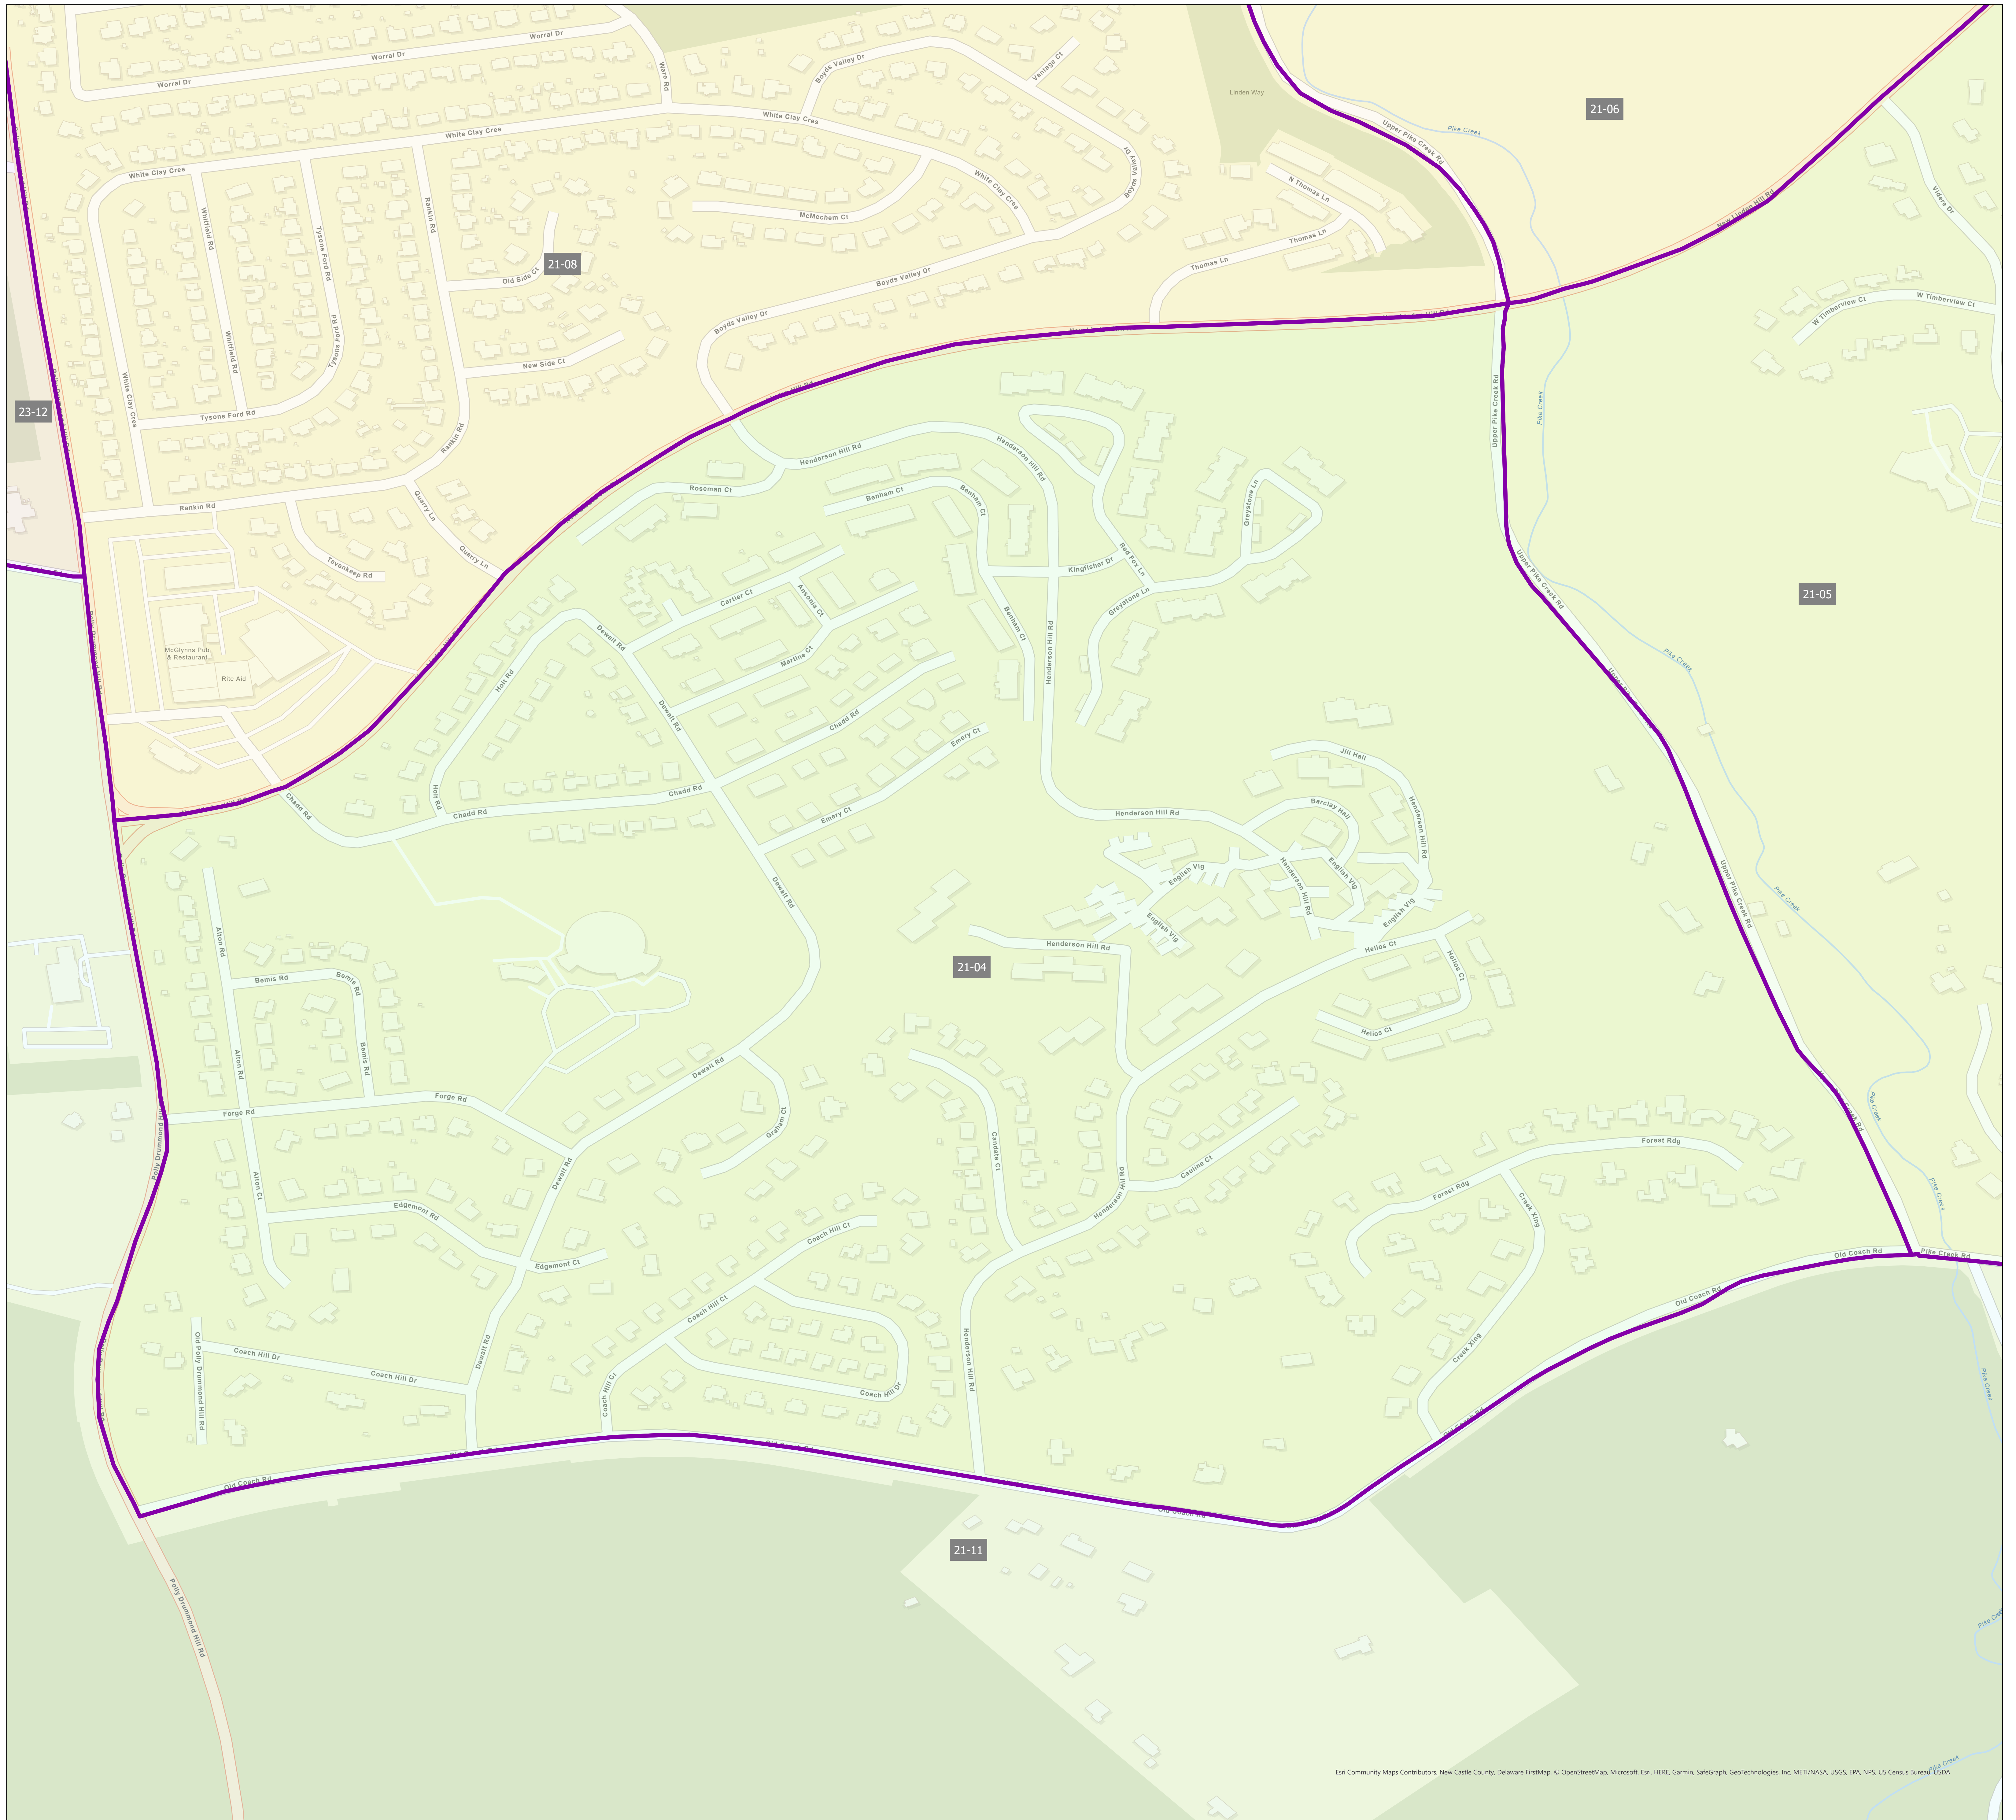

Election District District 21-04