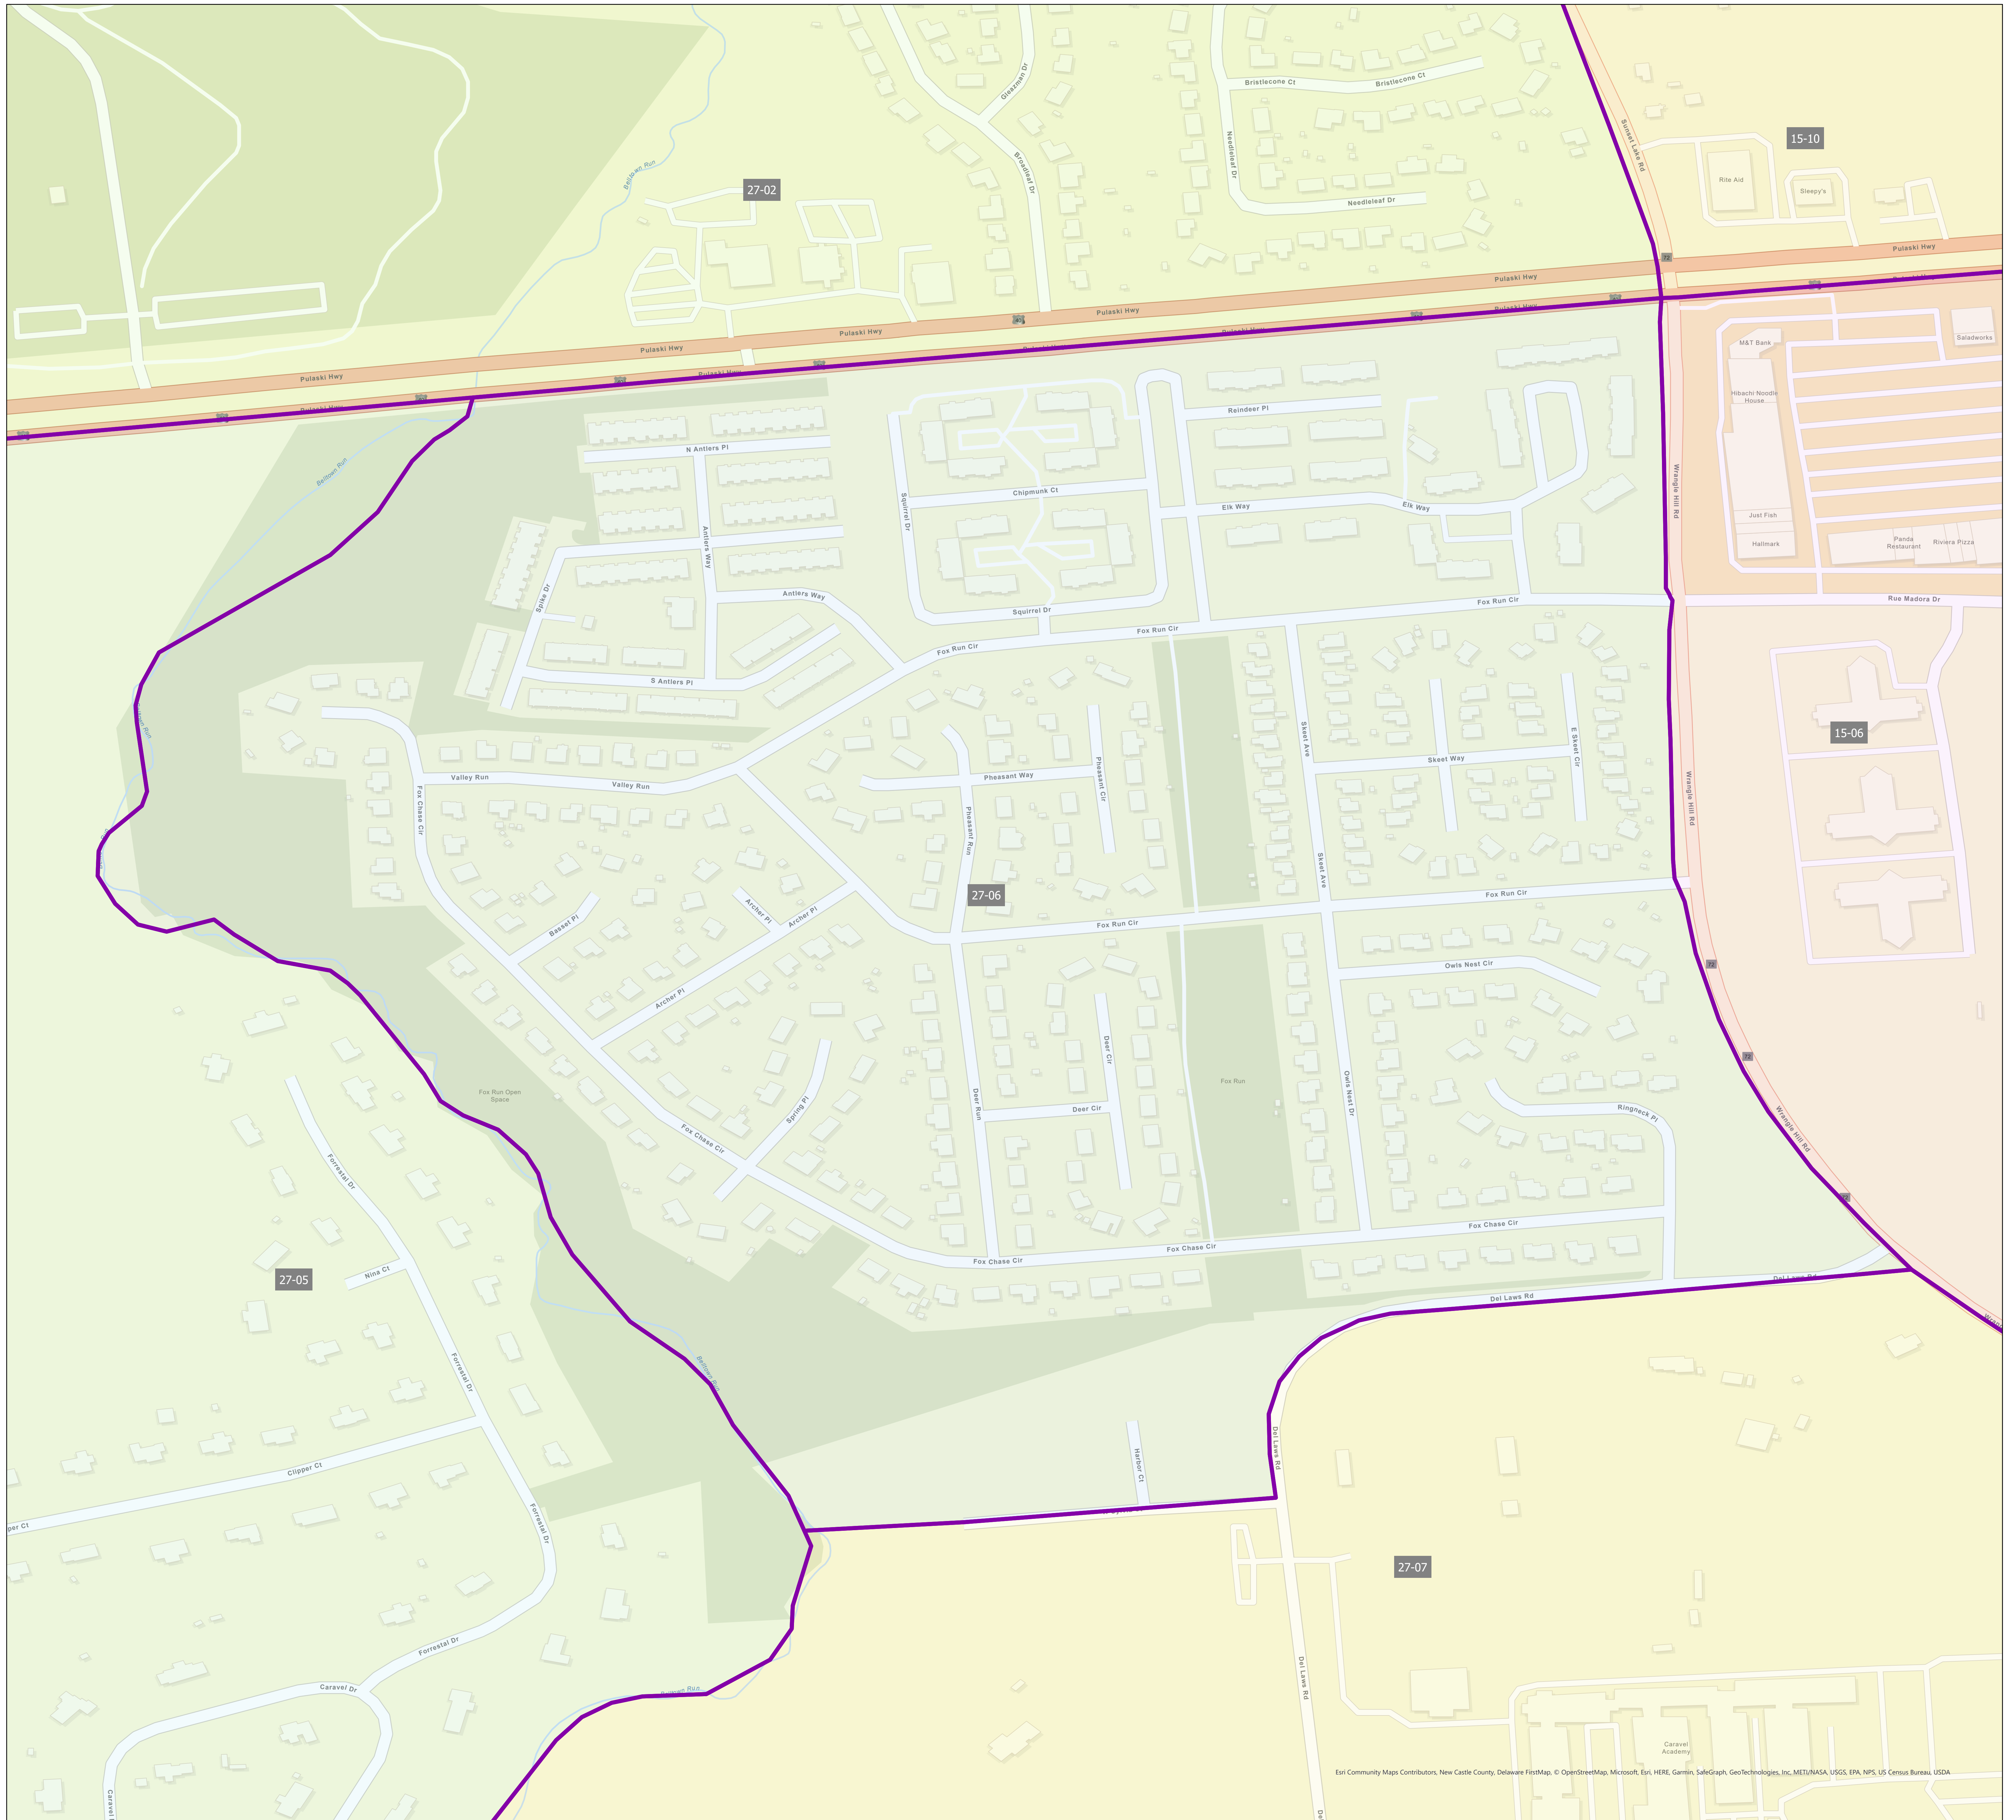

Election District District 27-06