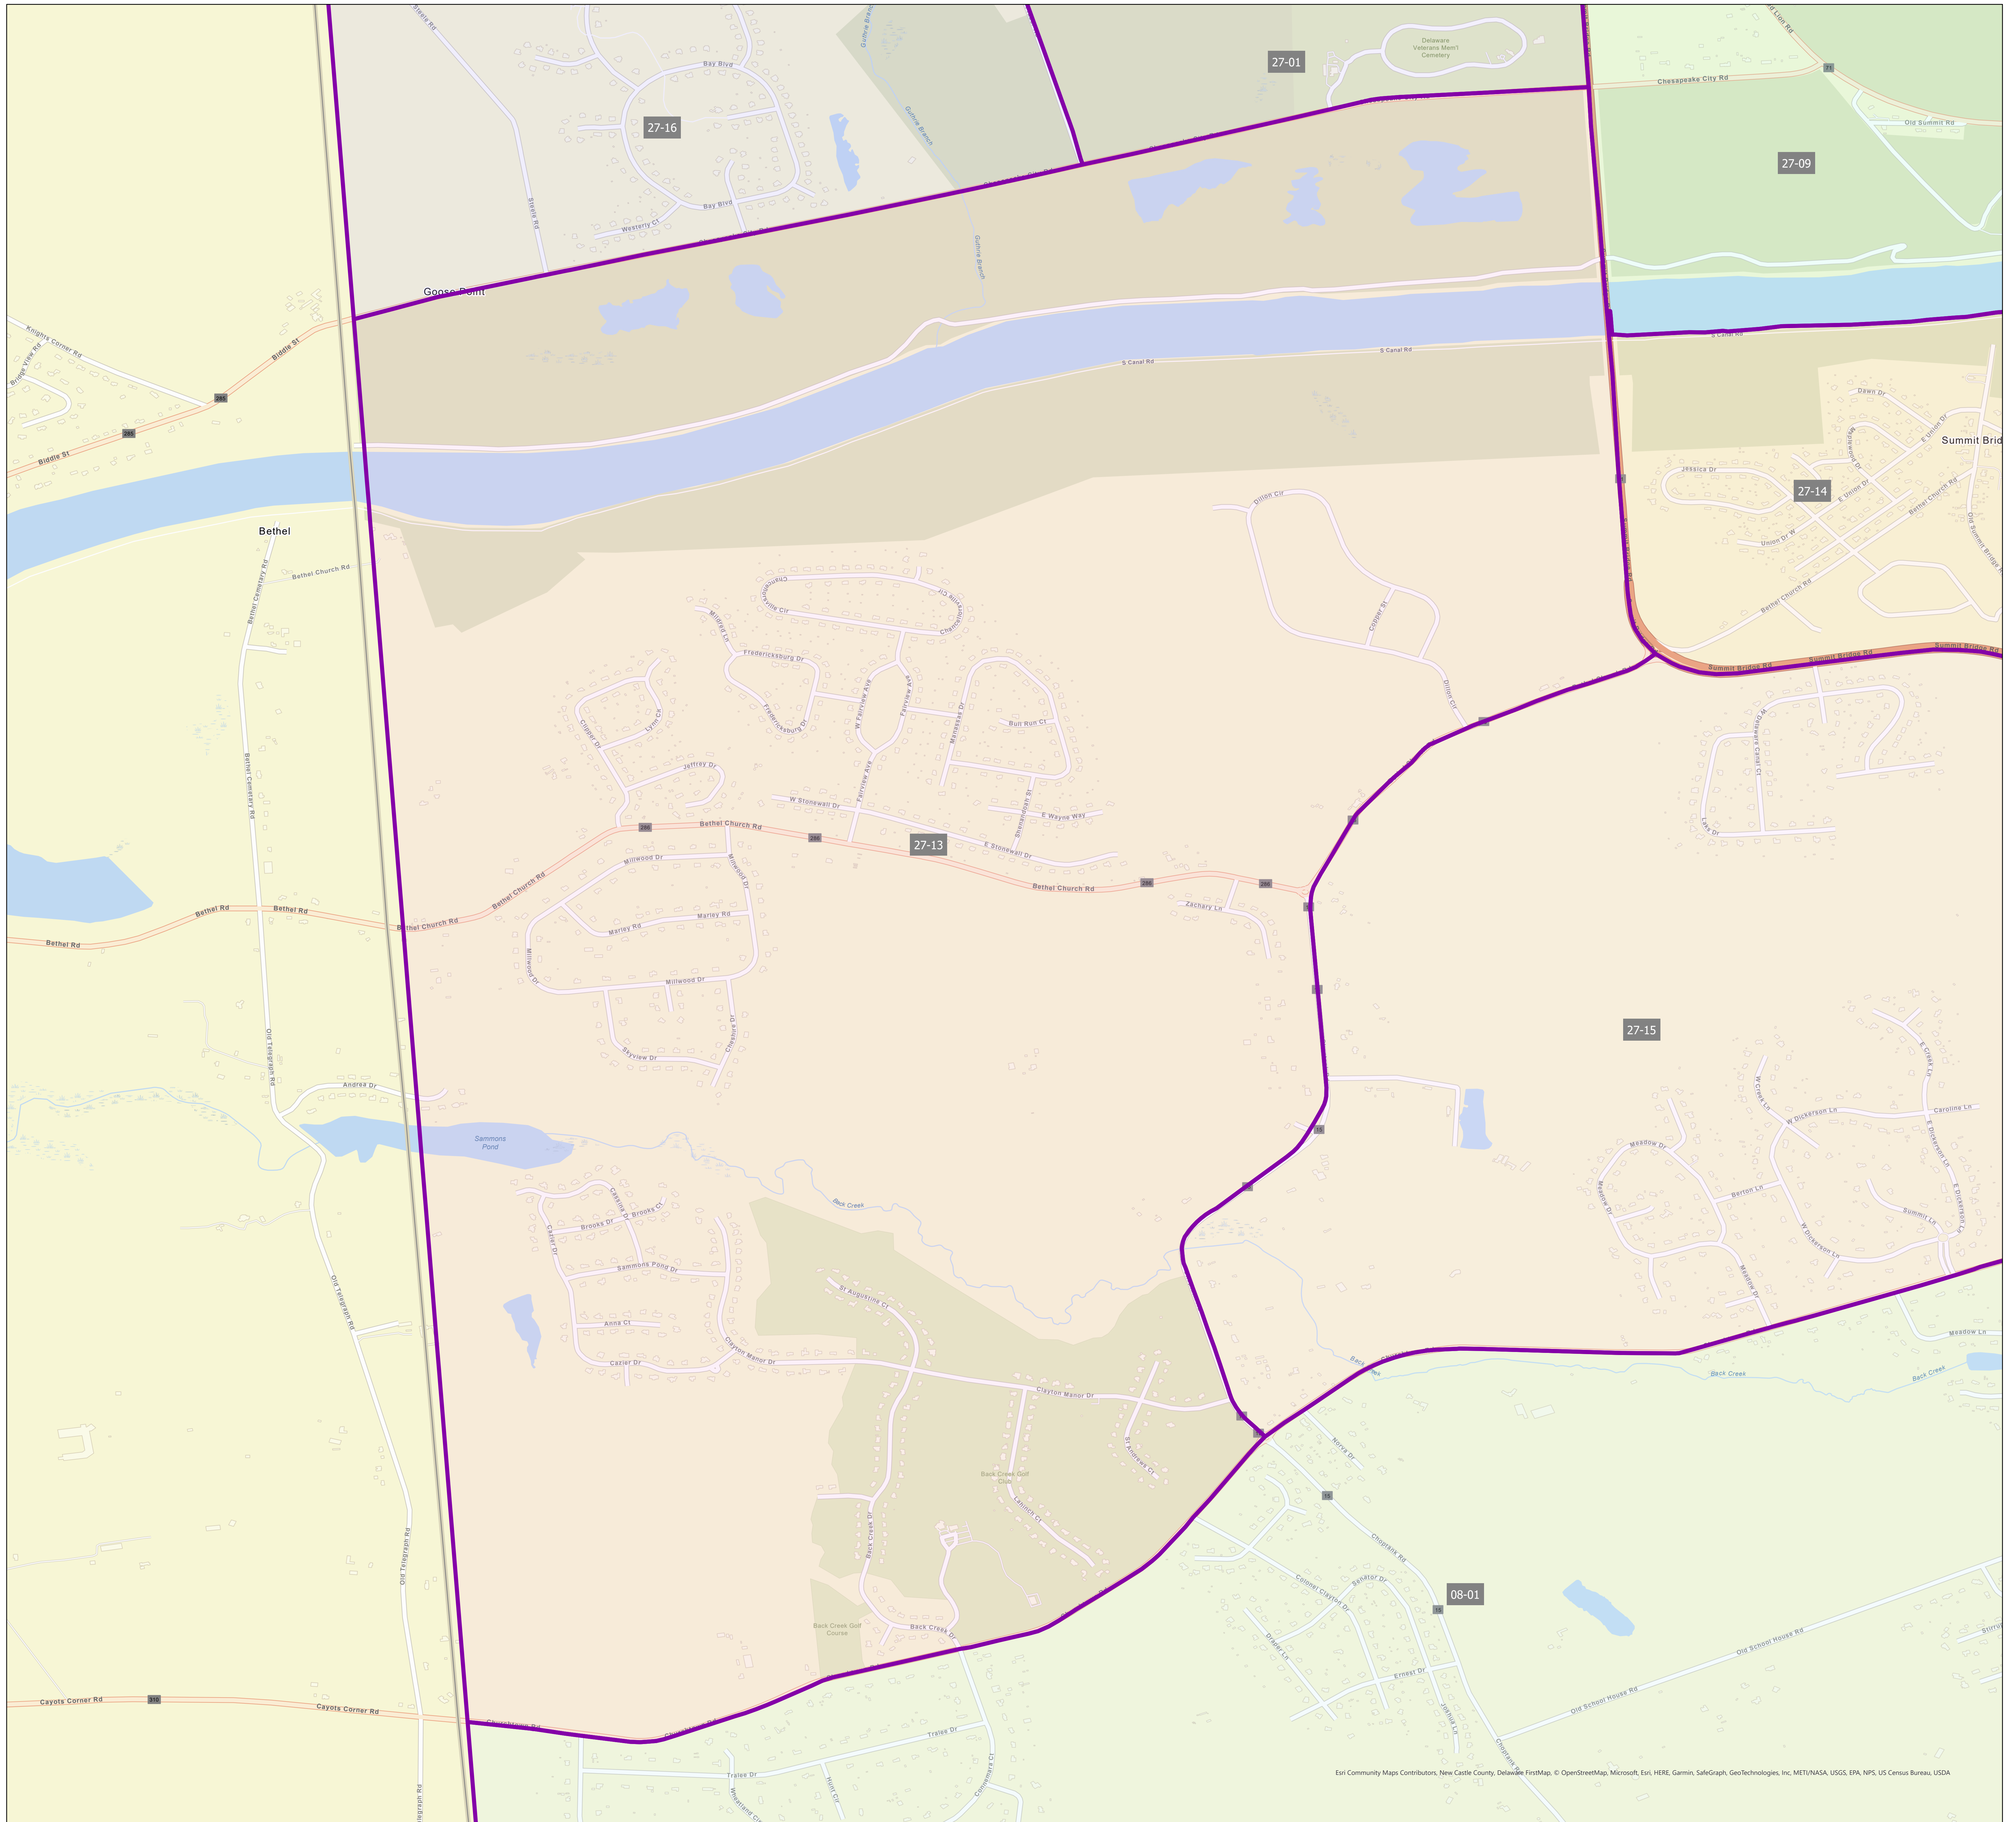

Election District District 27-13