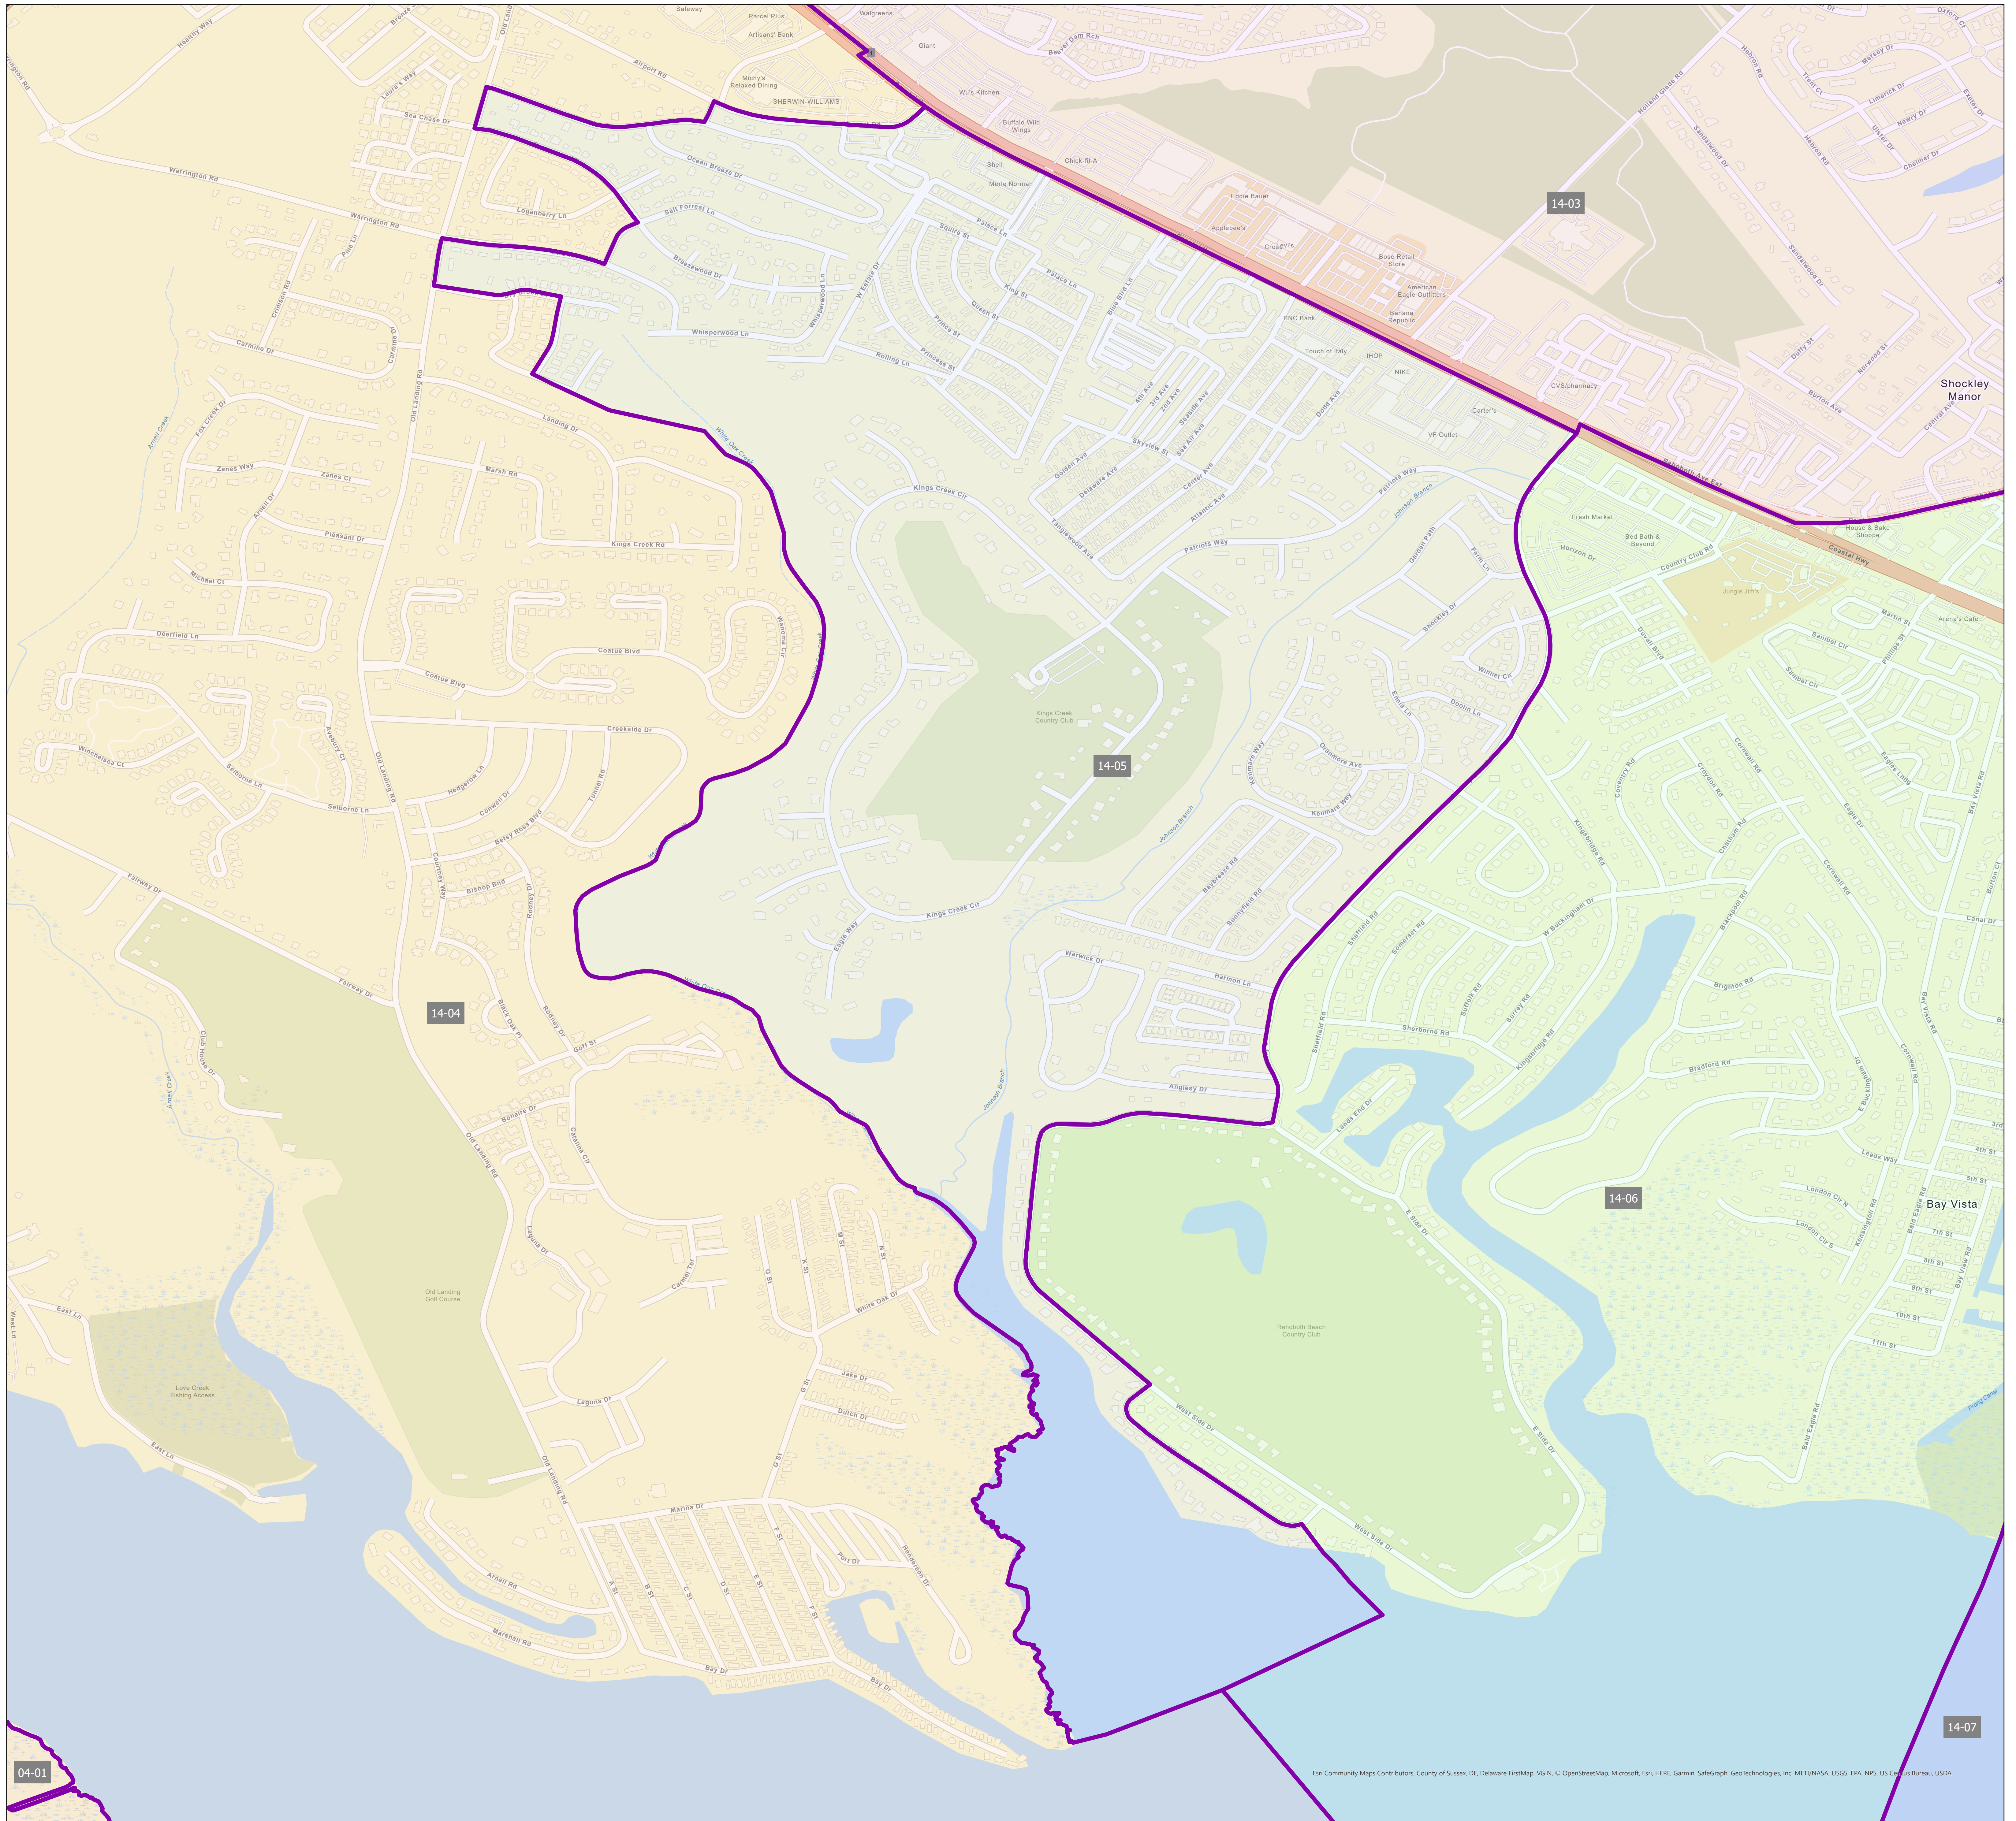

Election District District 14-05