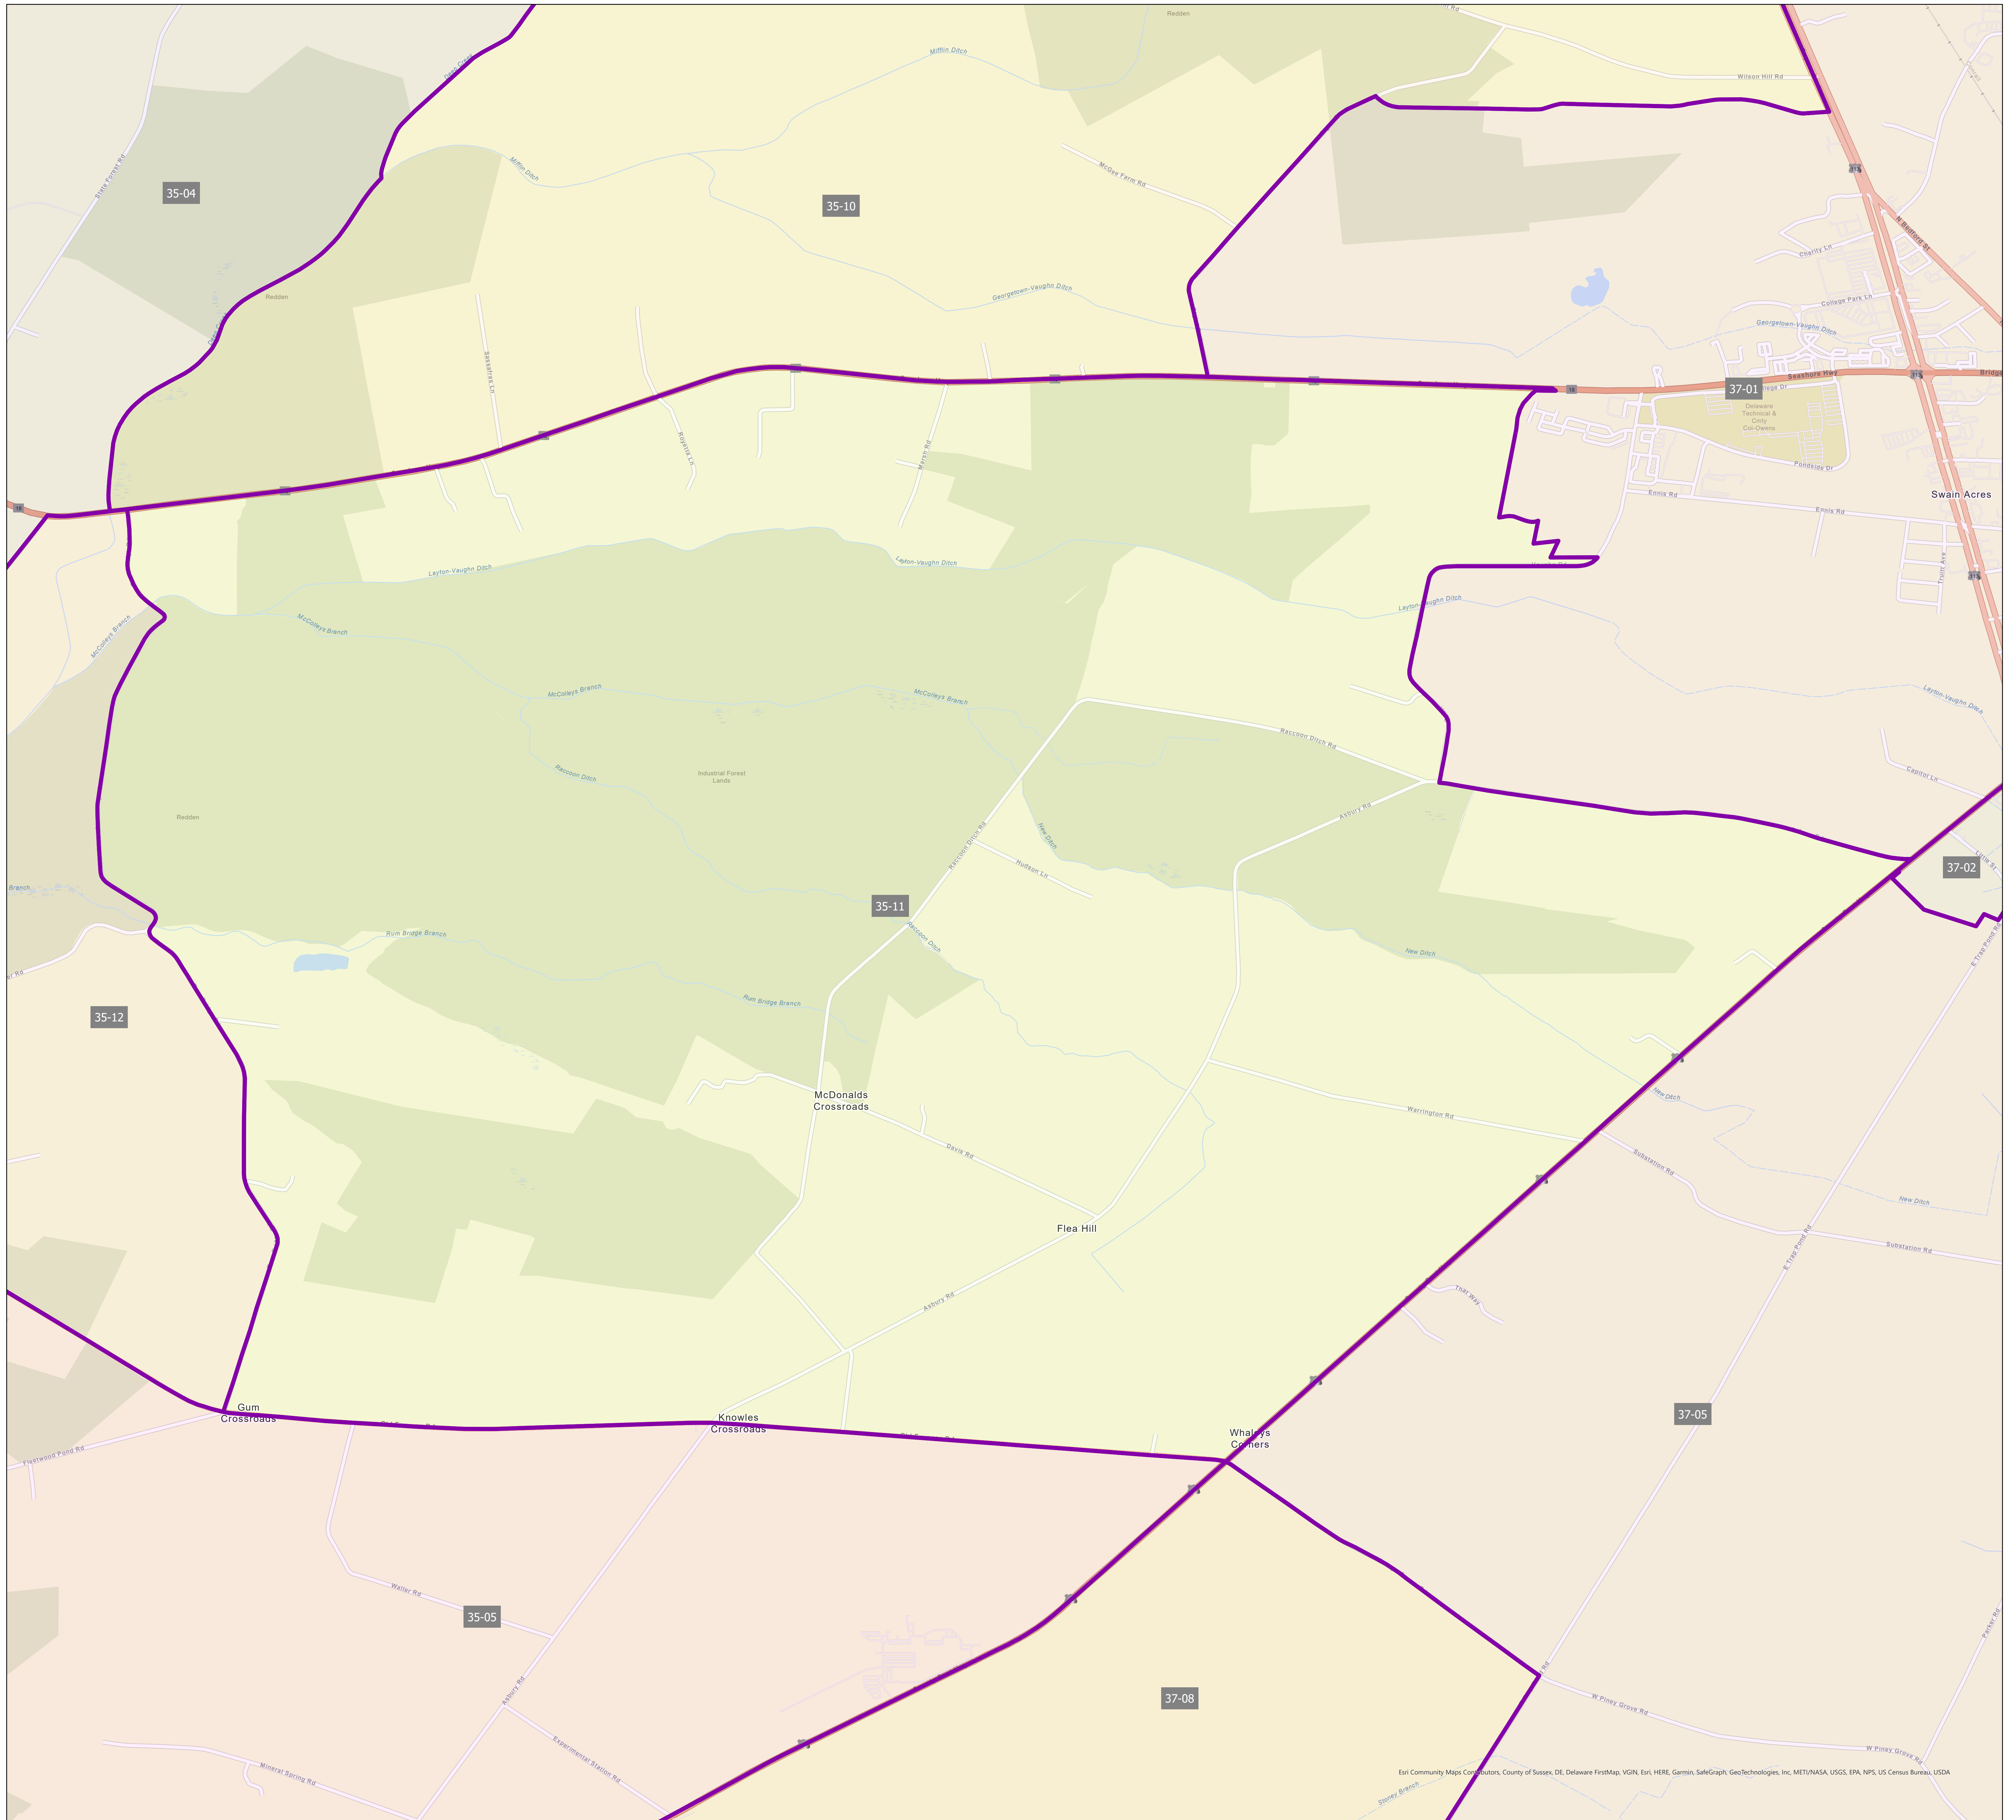

Election District District 35-11