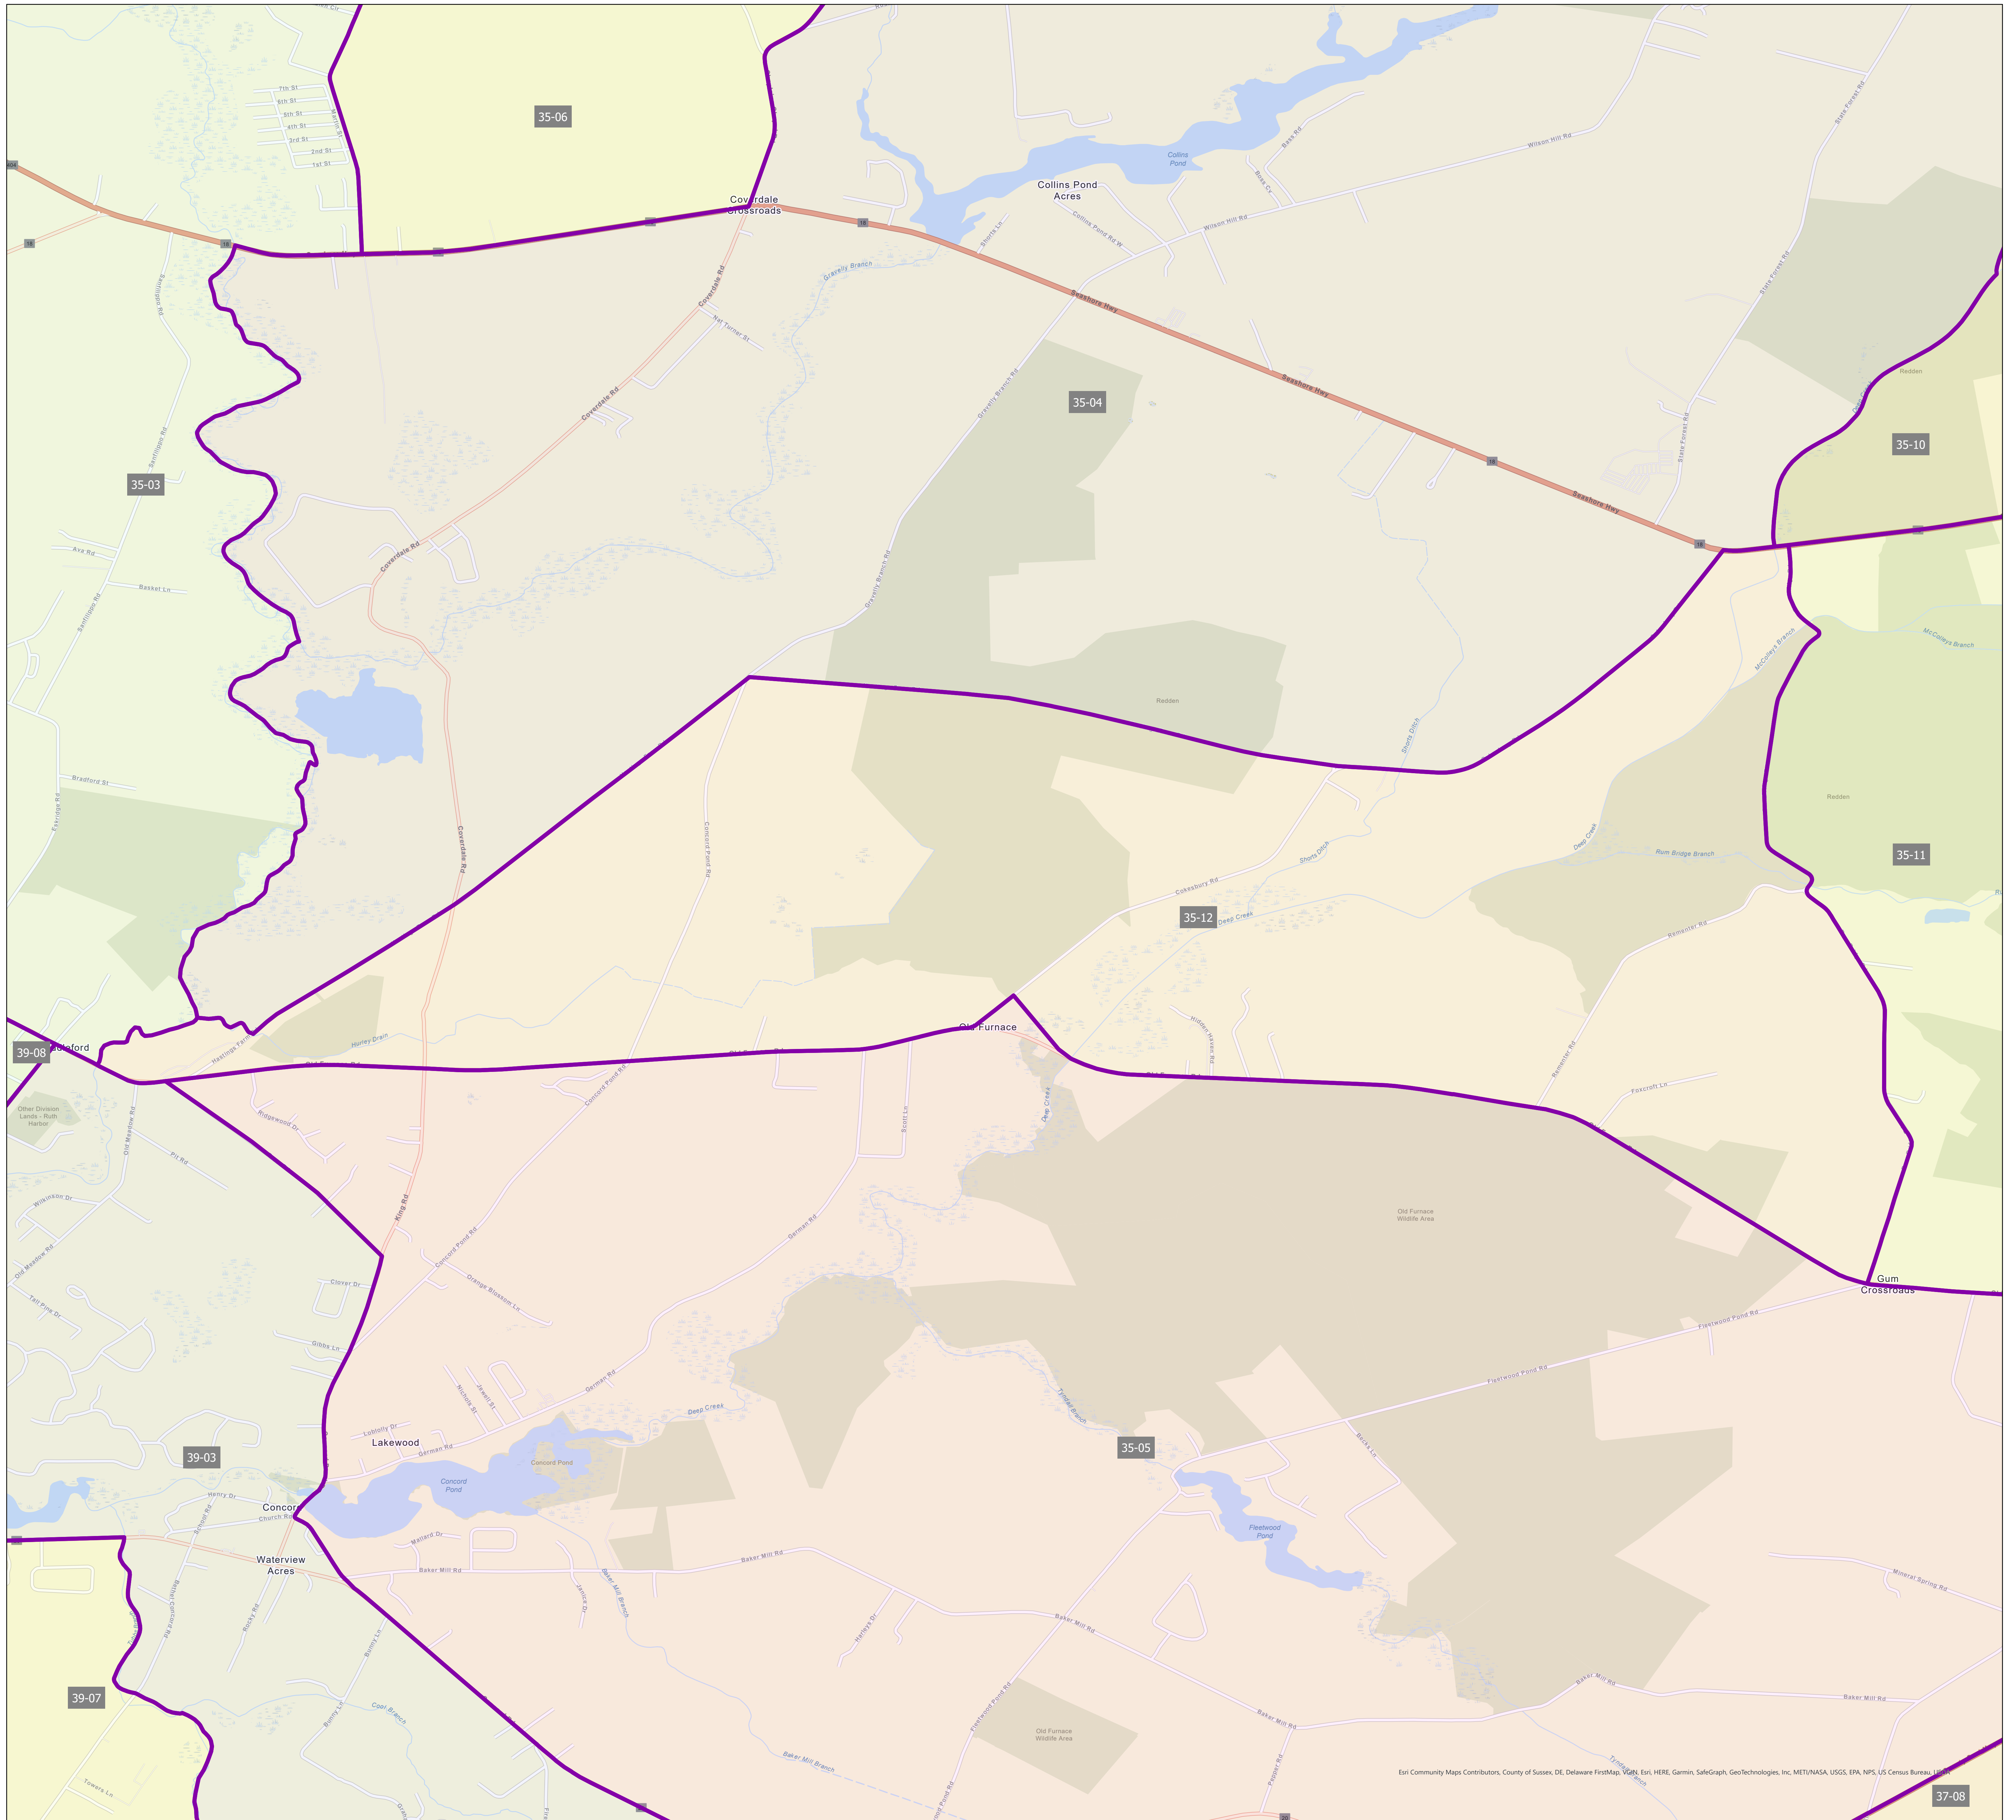

Election District District 35-12

0 0.32 0.65 1.29 Miles