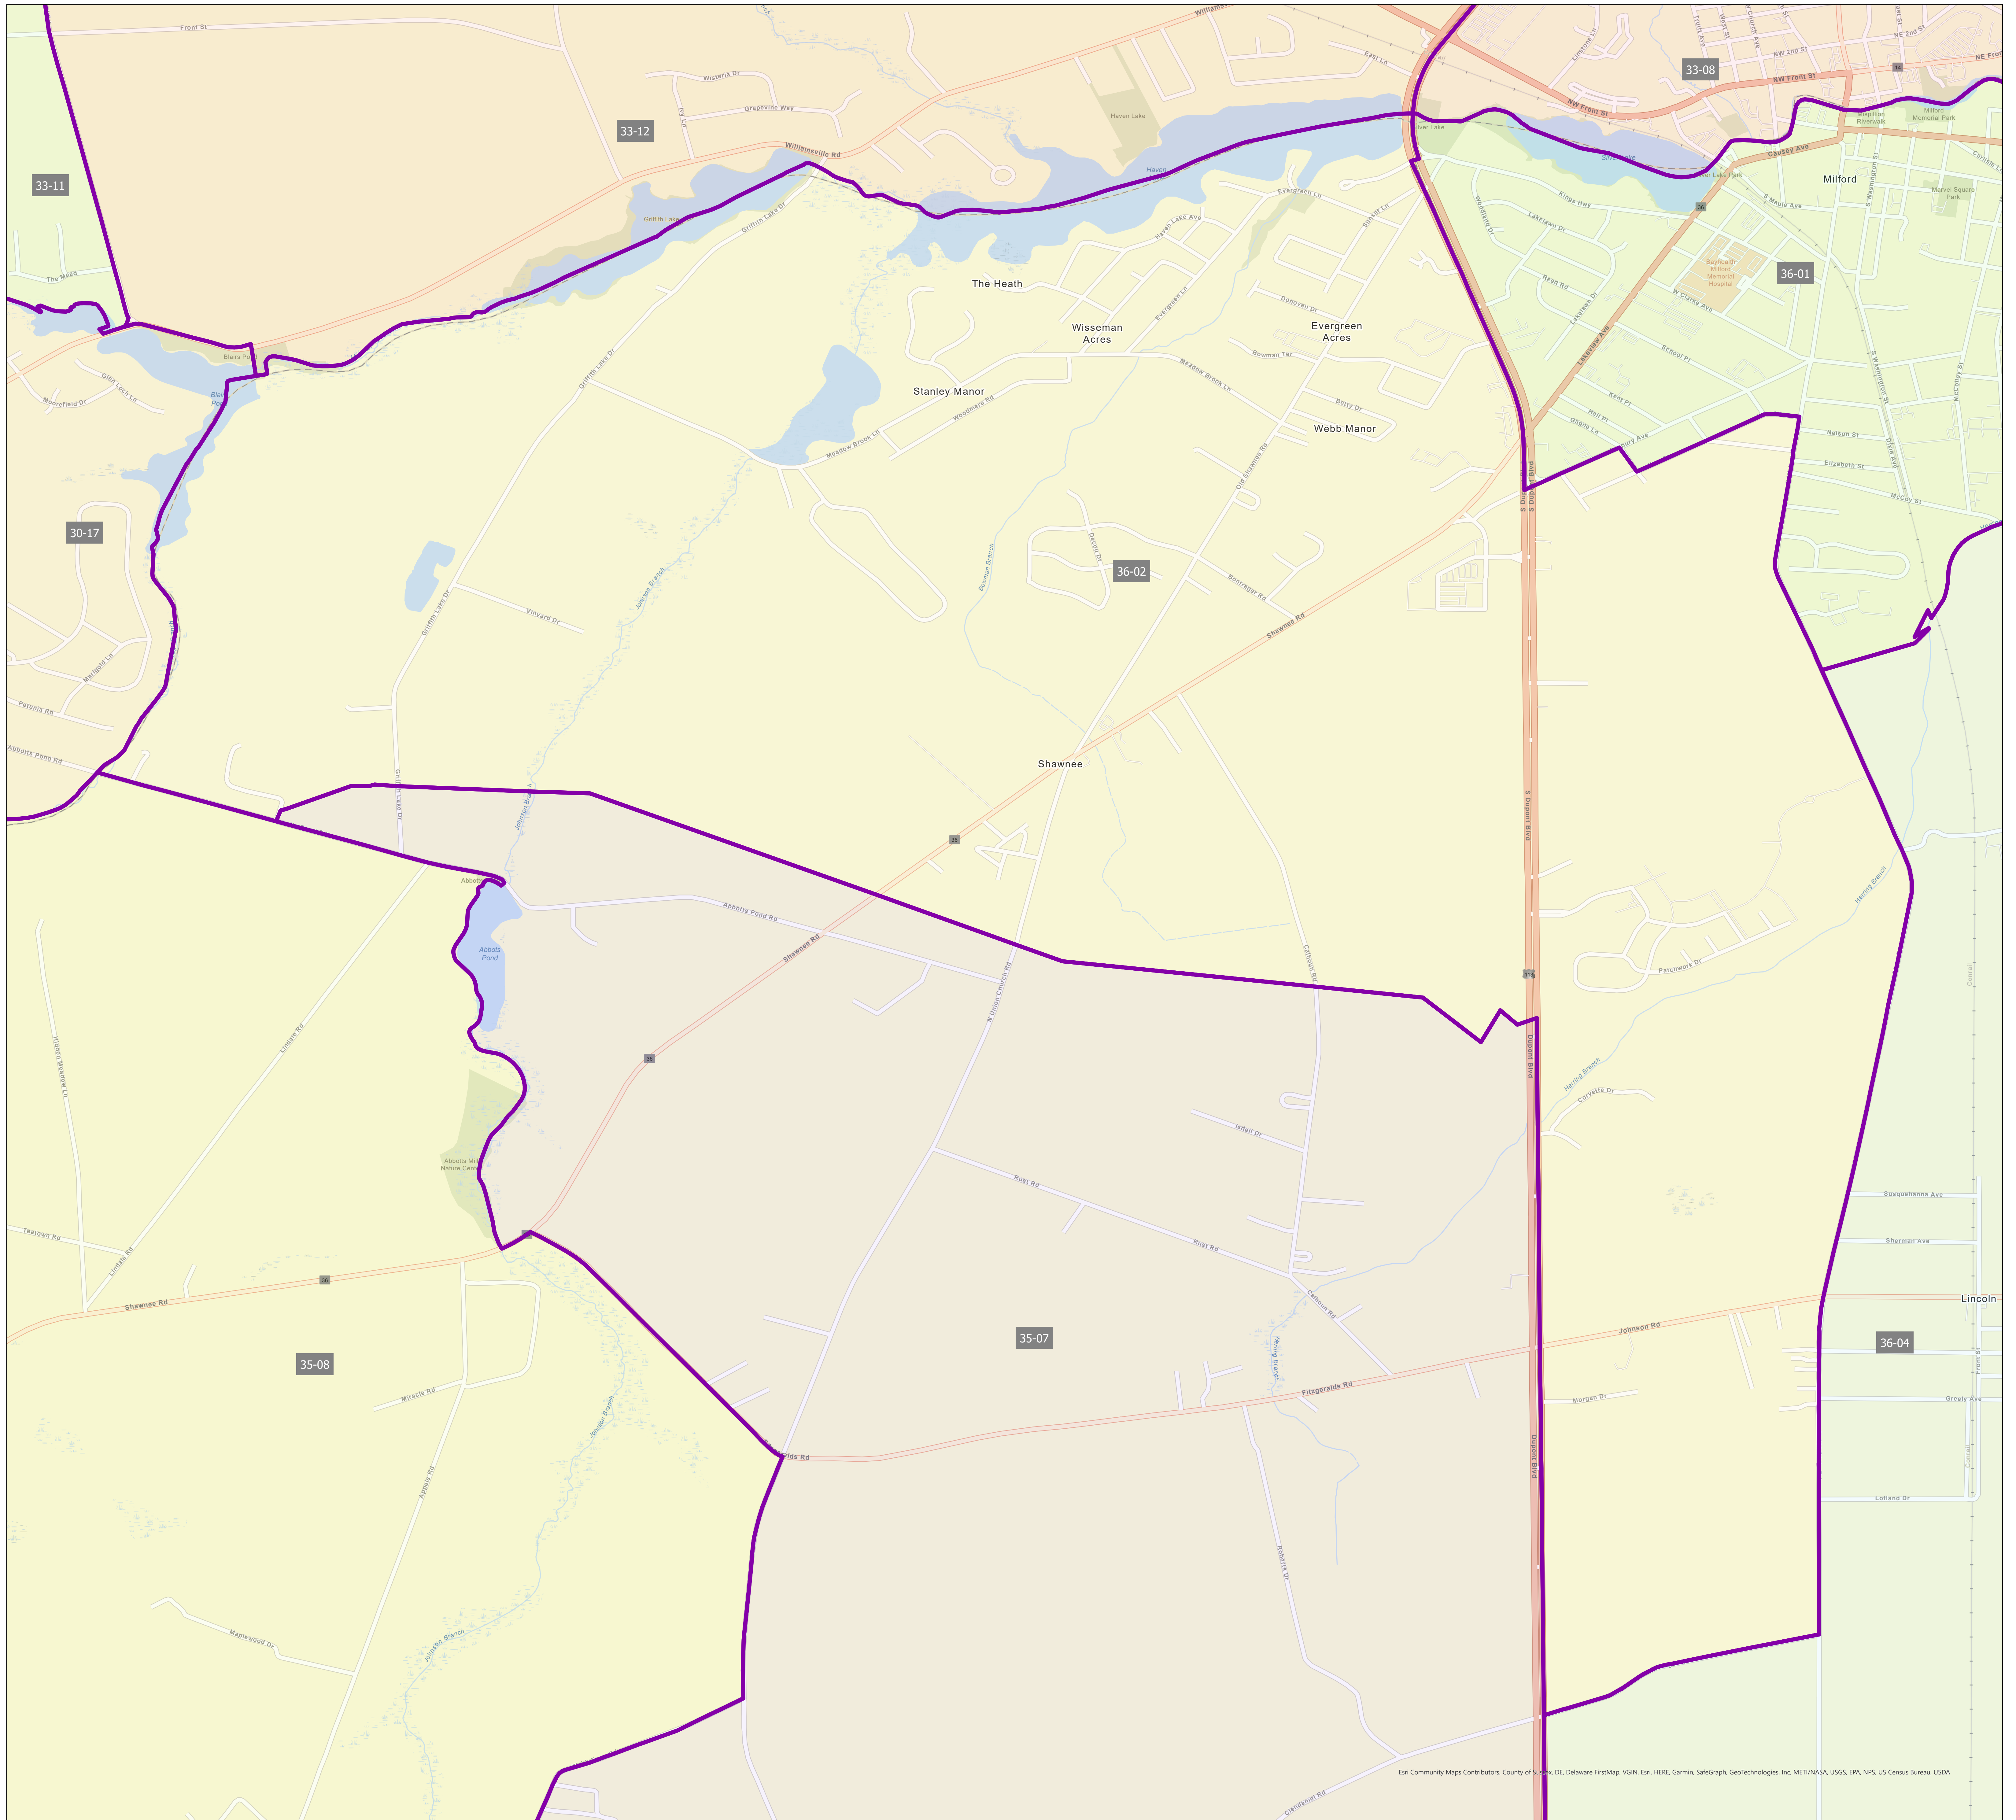

Election District District 36-02