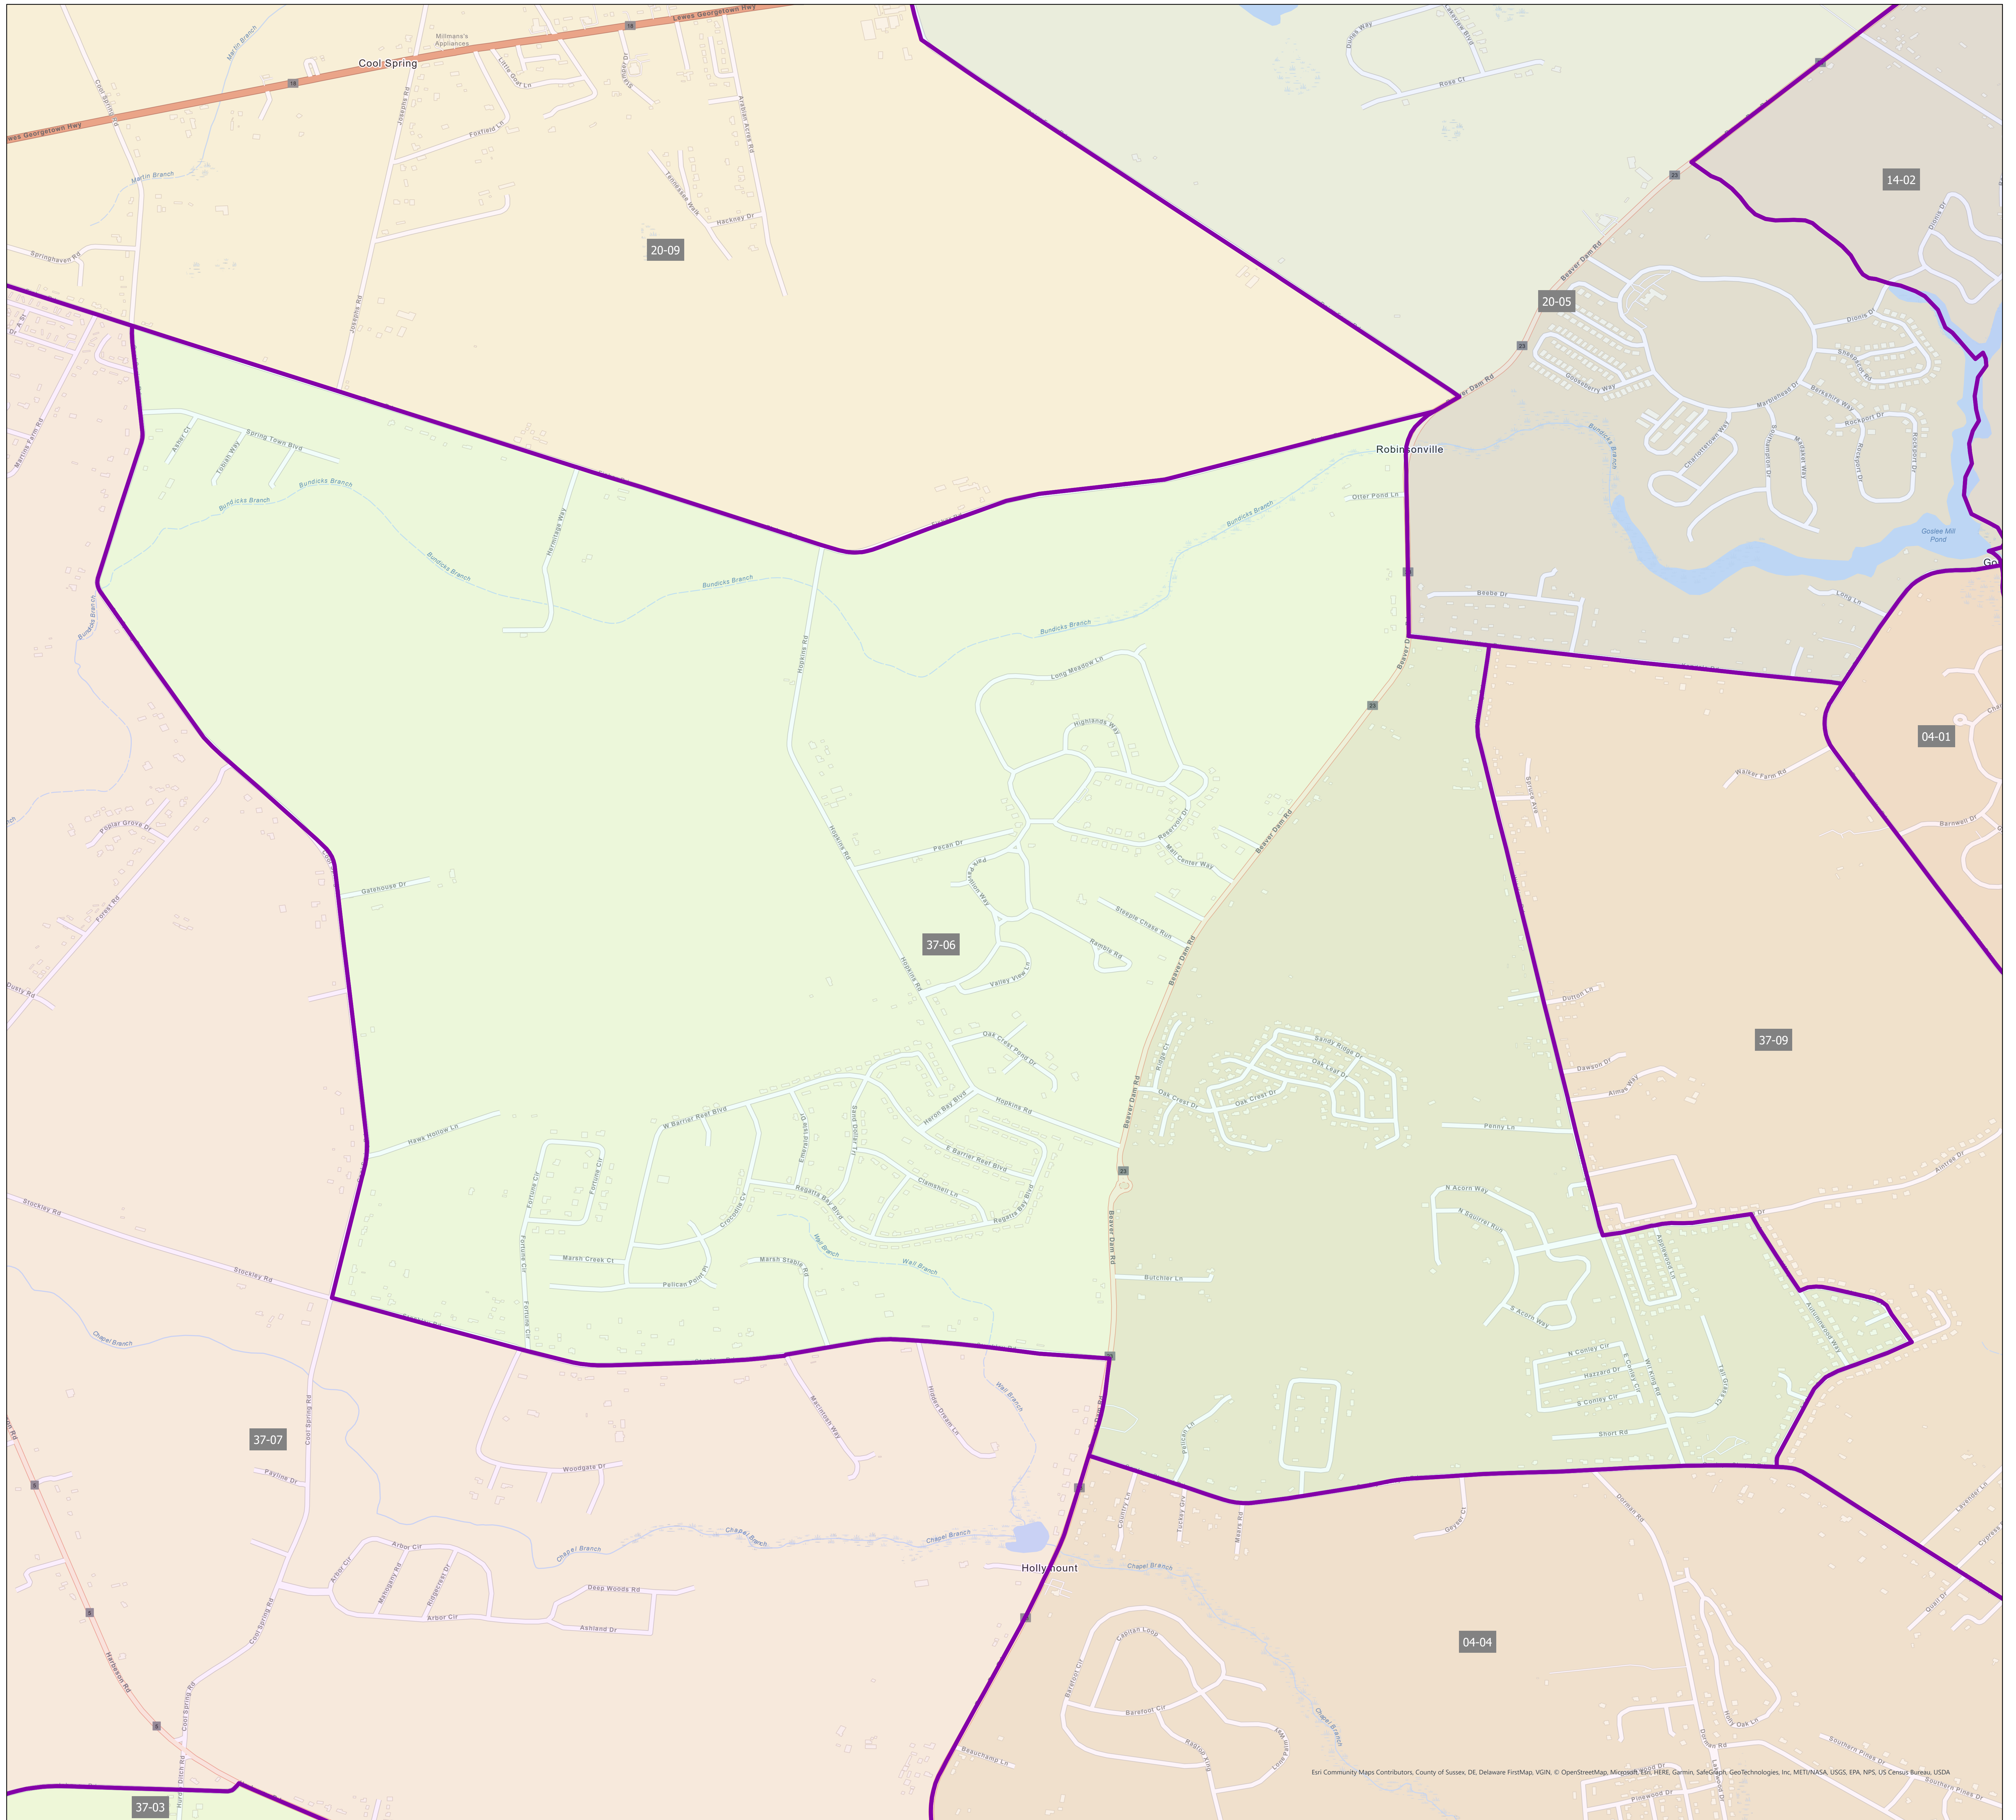

Election District District 37-06