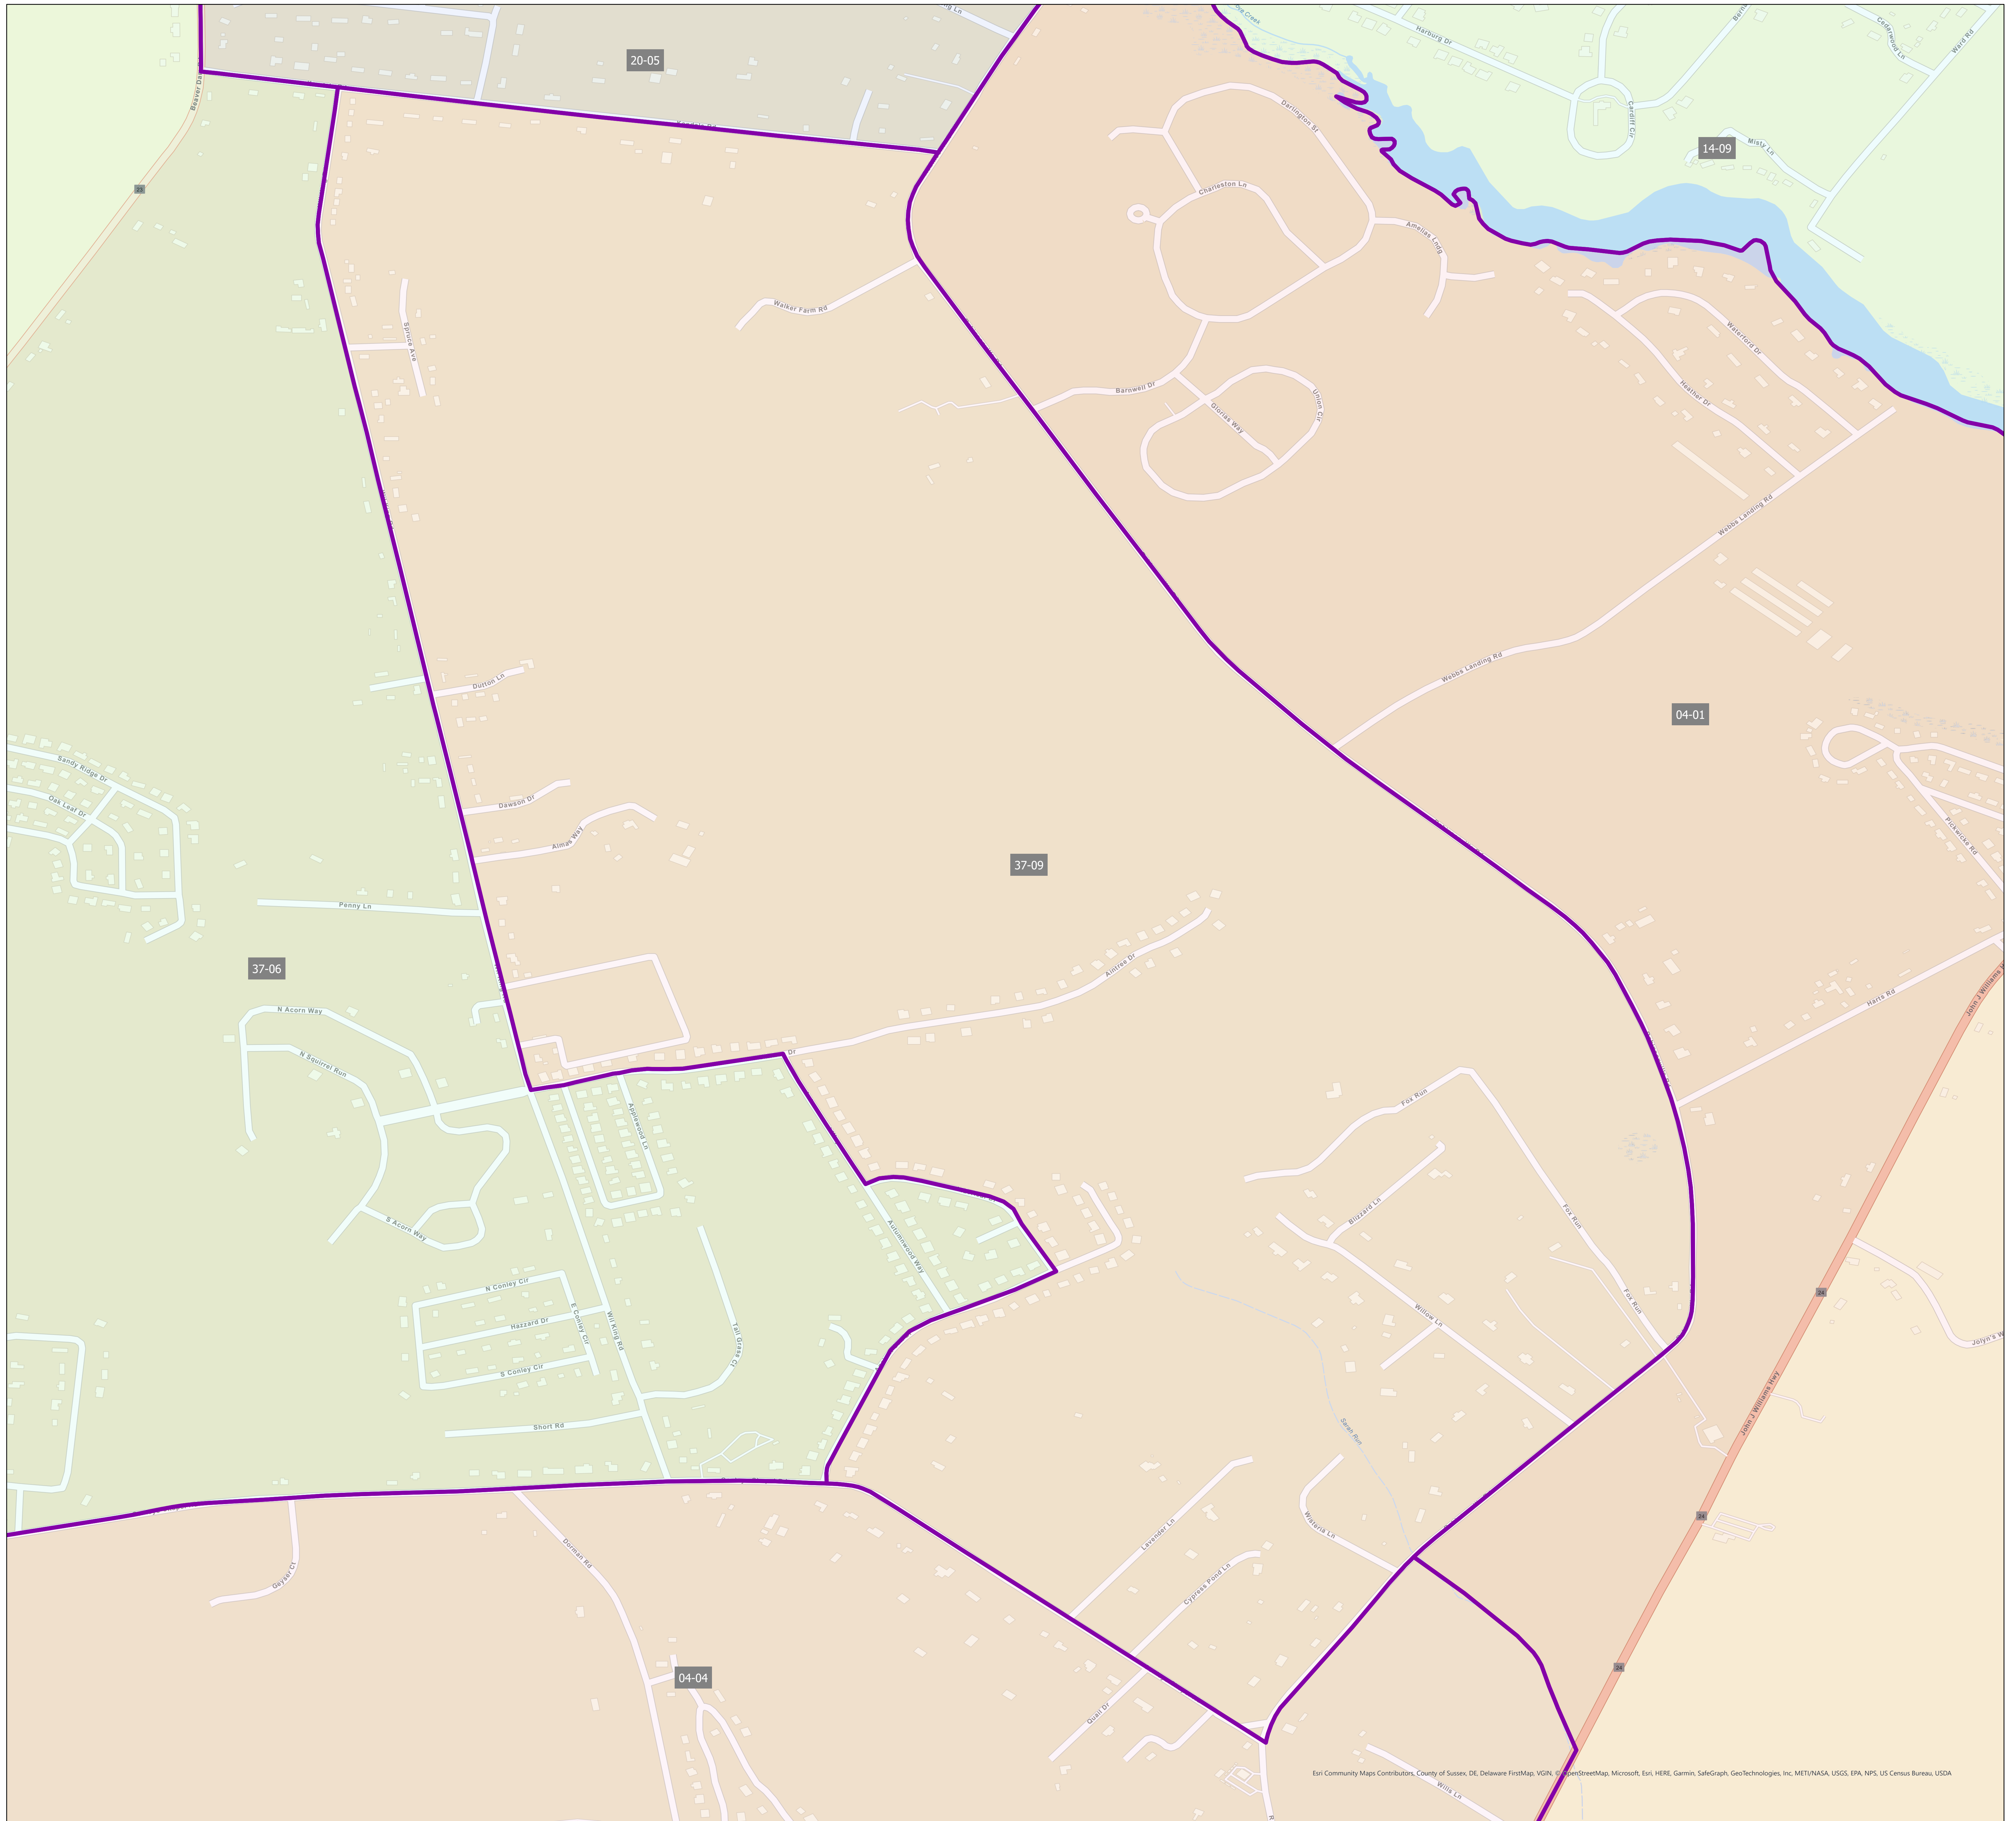

Election District District 37-09