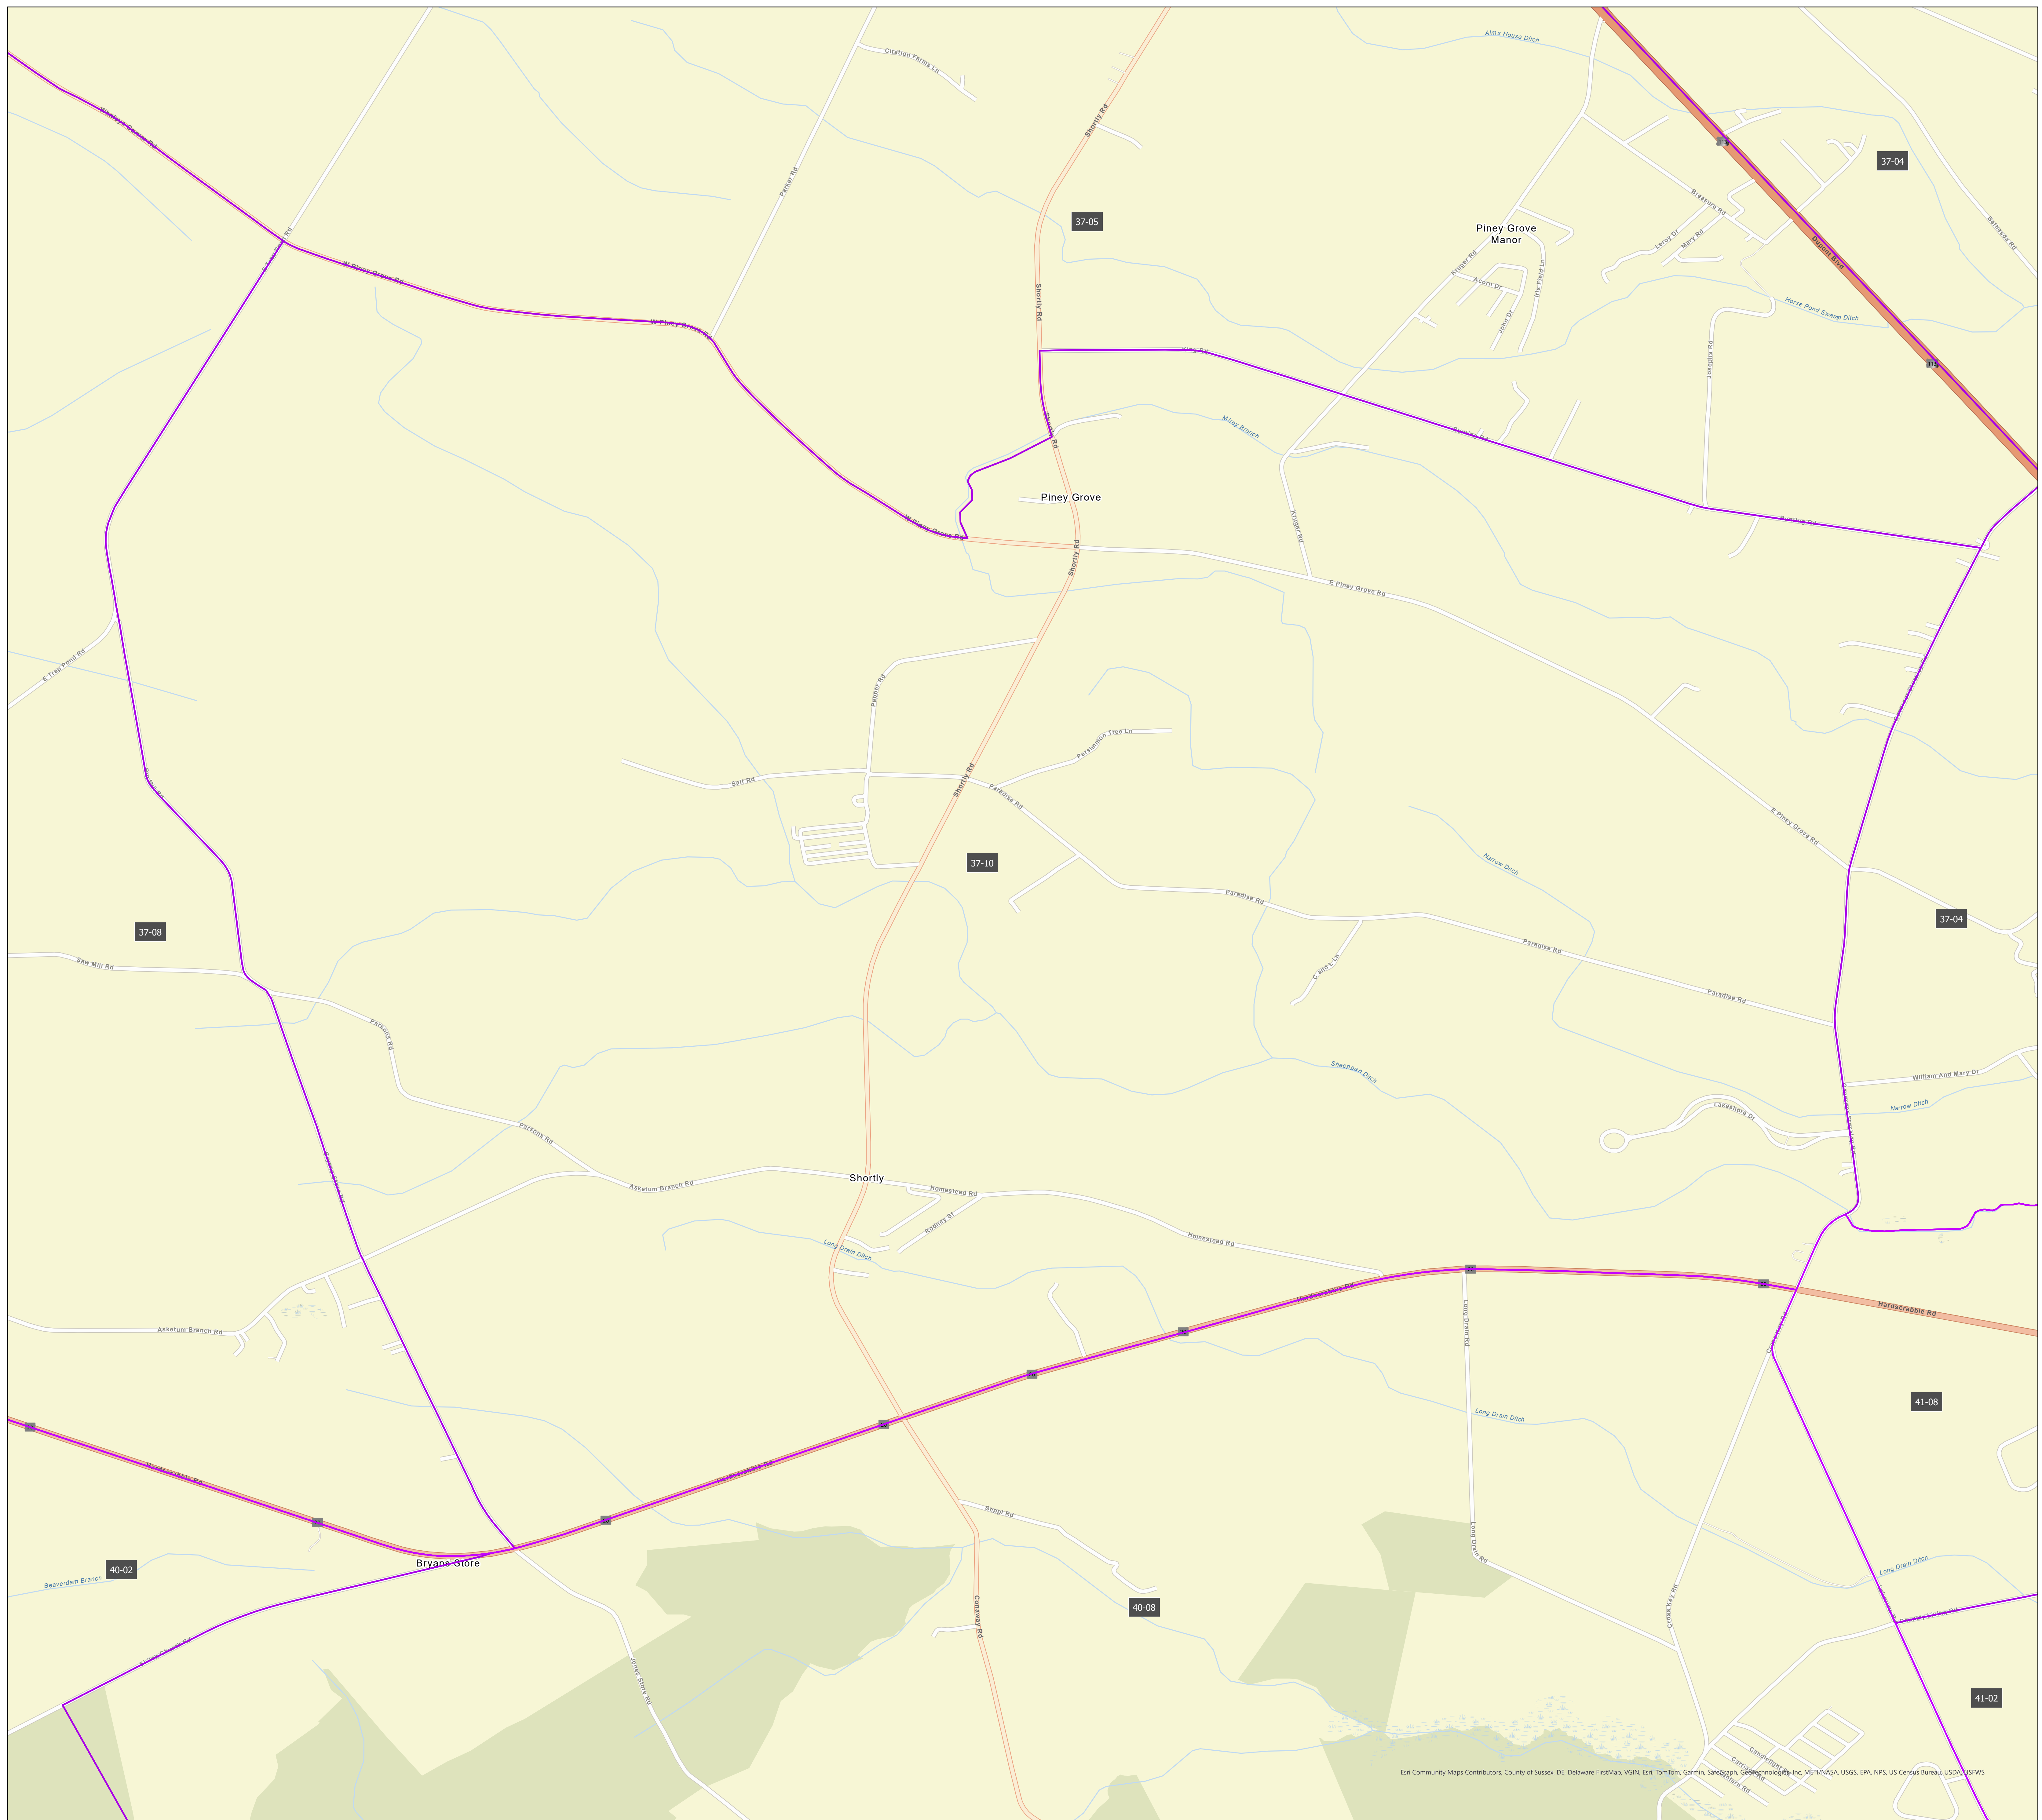

# Election District District 37-10

Eri Community Maps Contributors, County of Sussex, DE, Delaware FirstMap, VGIN, Esri, TomTom, Garmin, SafeGraph, OpenStreetMap, Inc, METANASA, USGS, EPA, NPS, US Census Bureau, USDA, USFWS