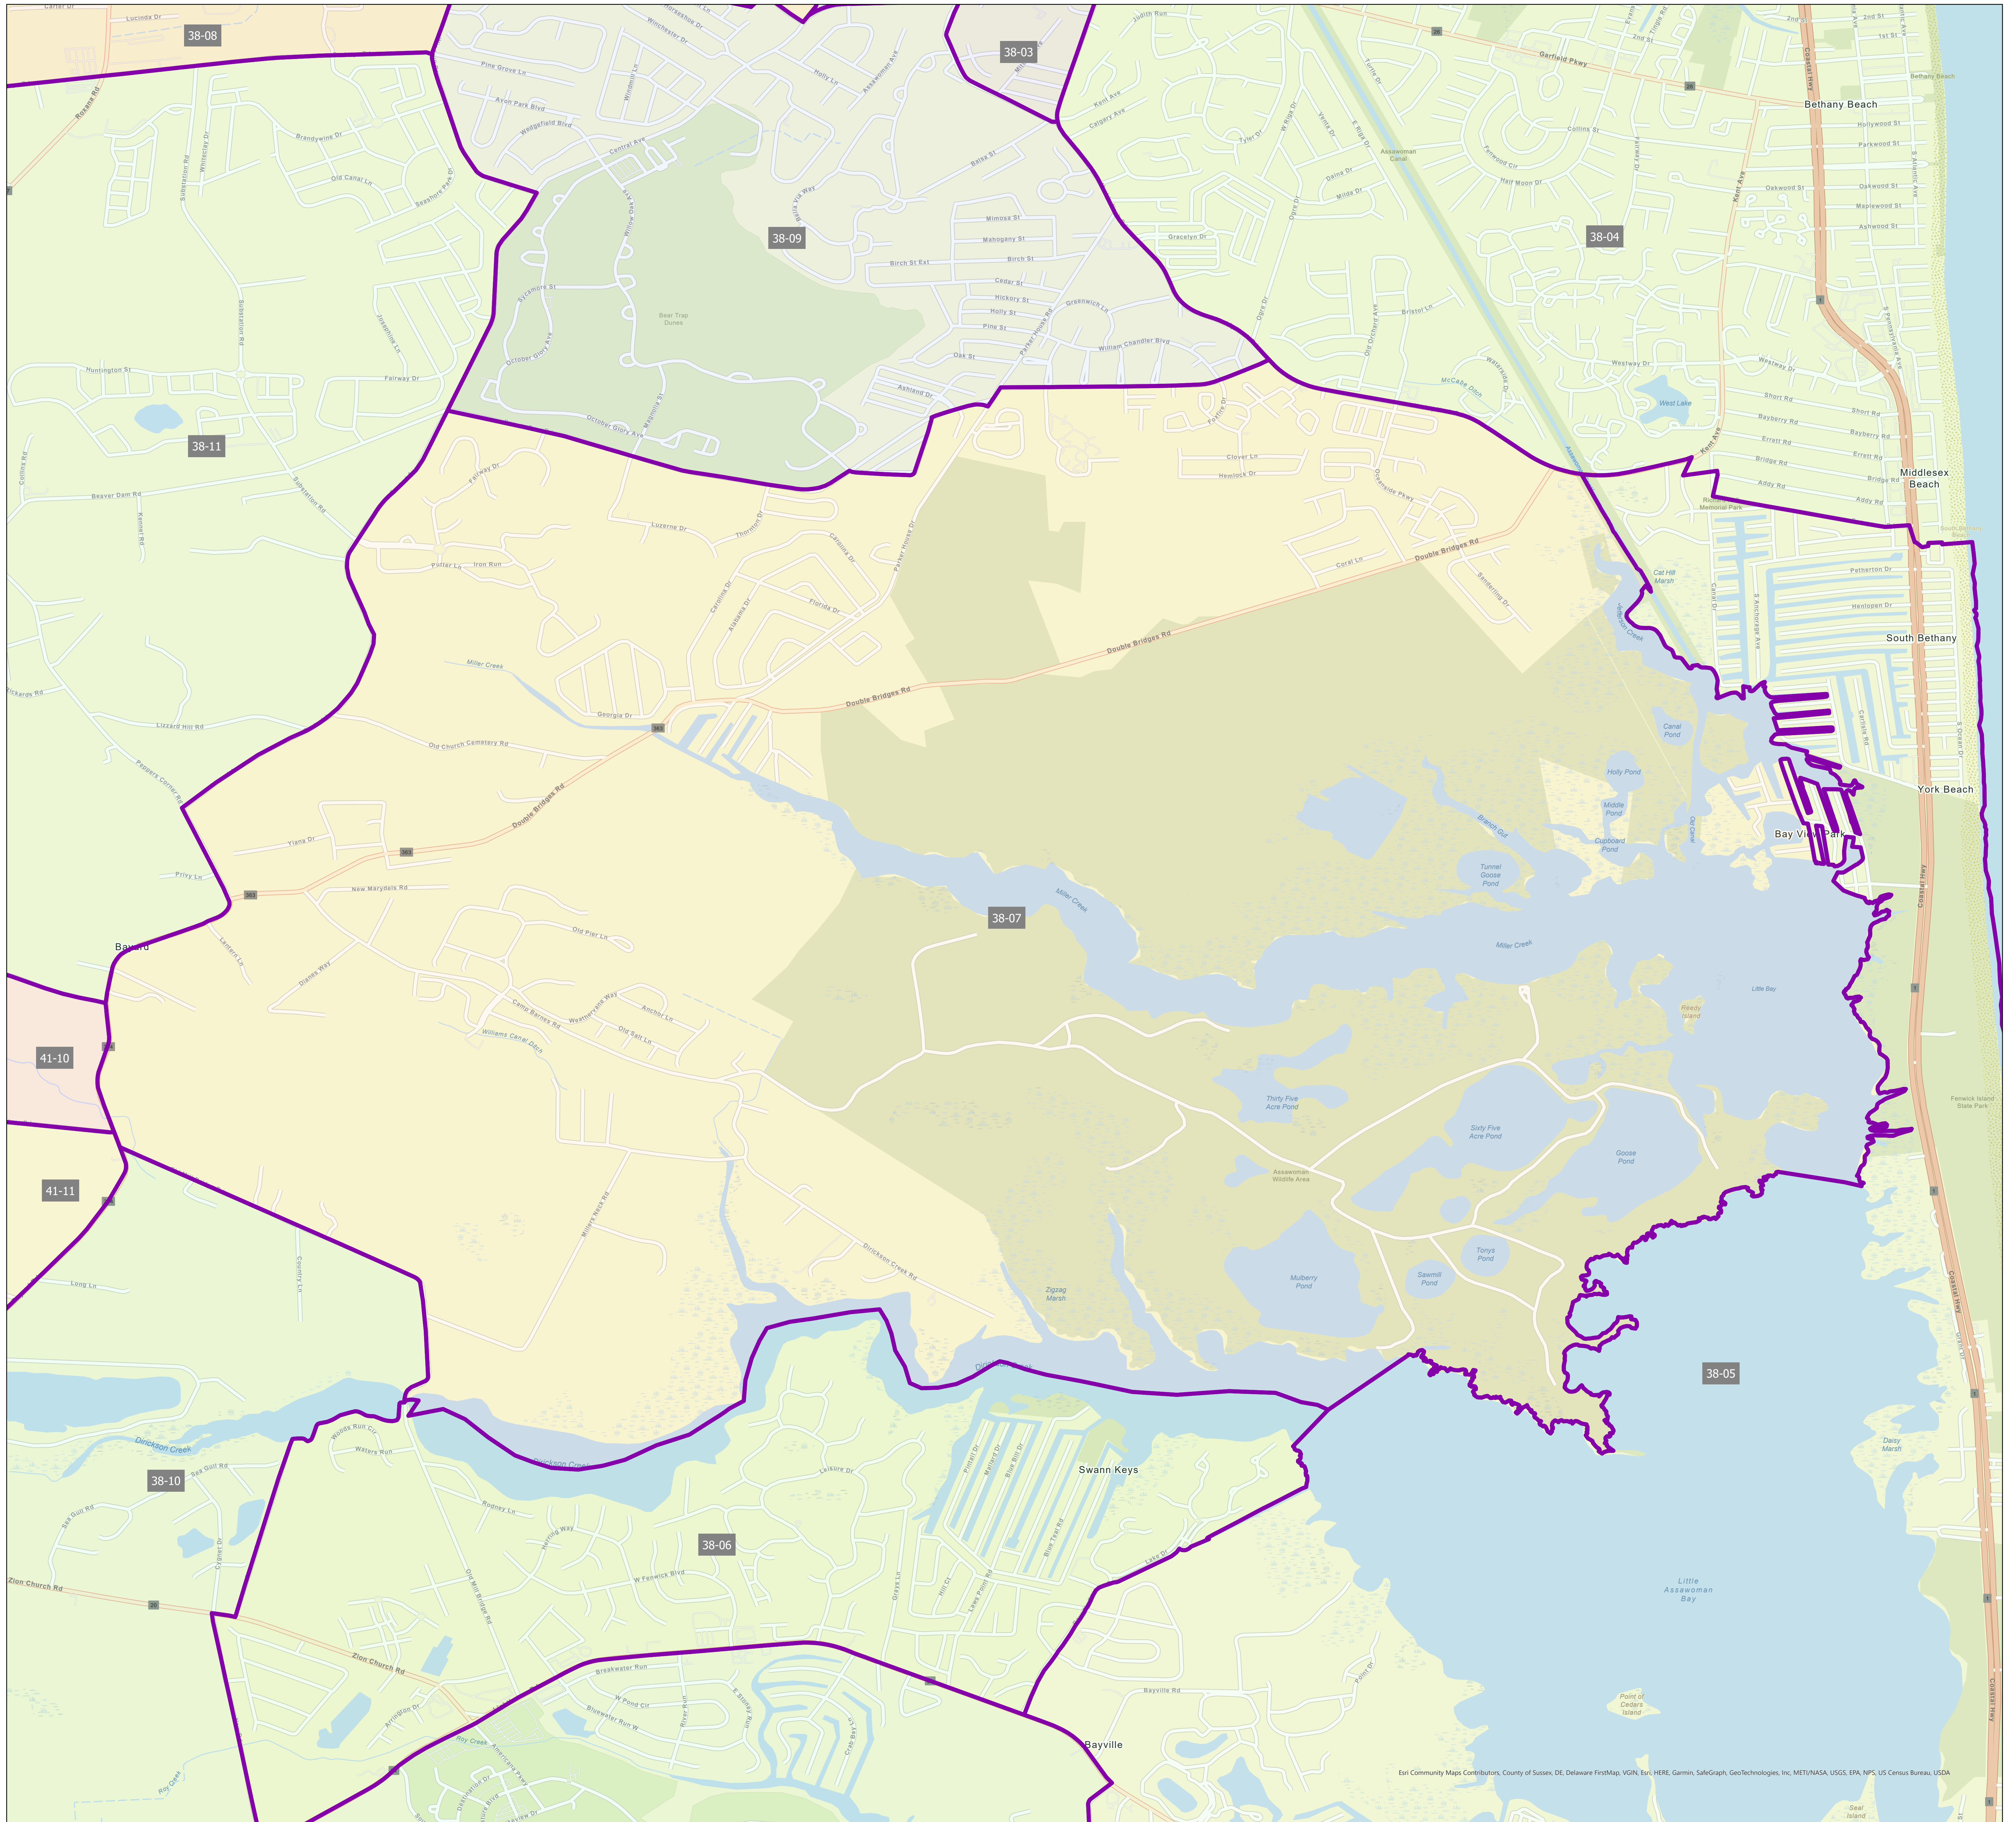

Election District District 38-07