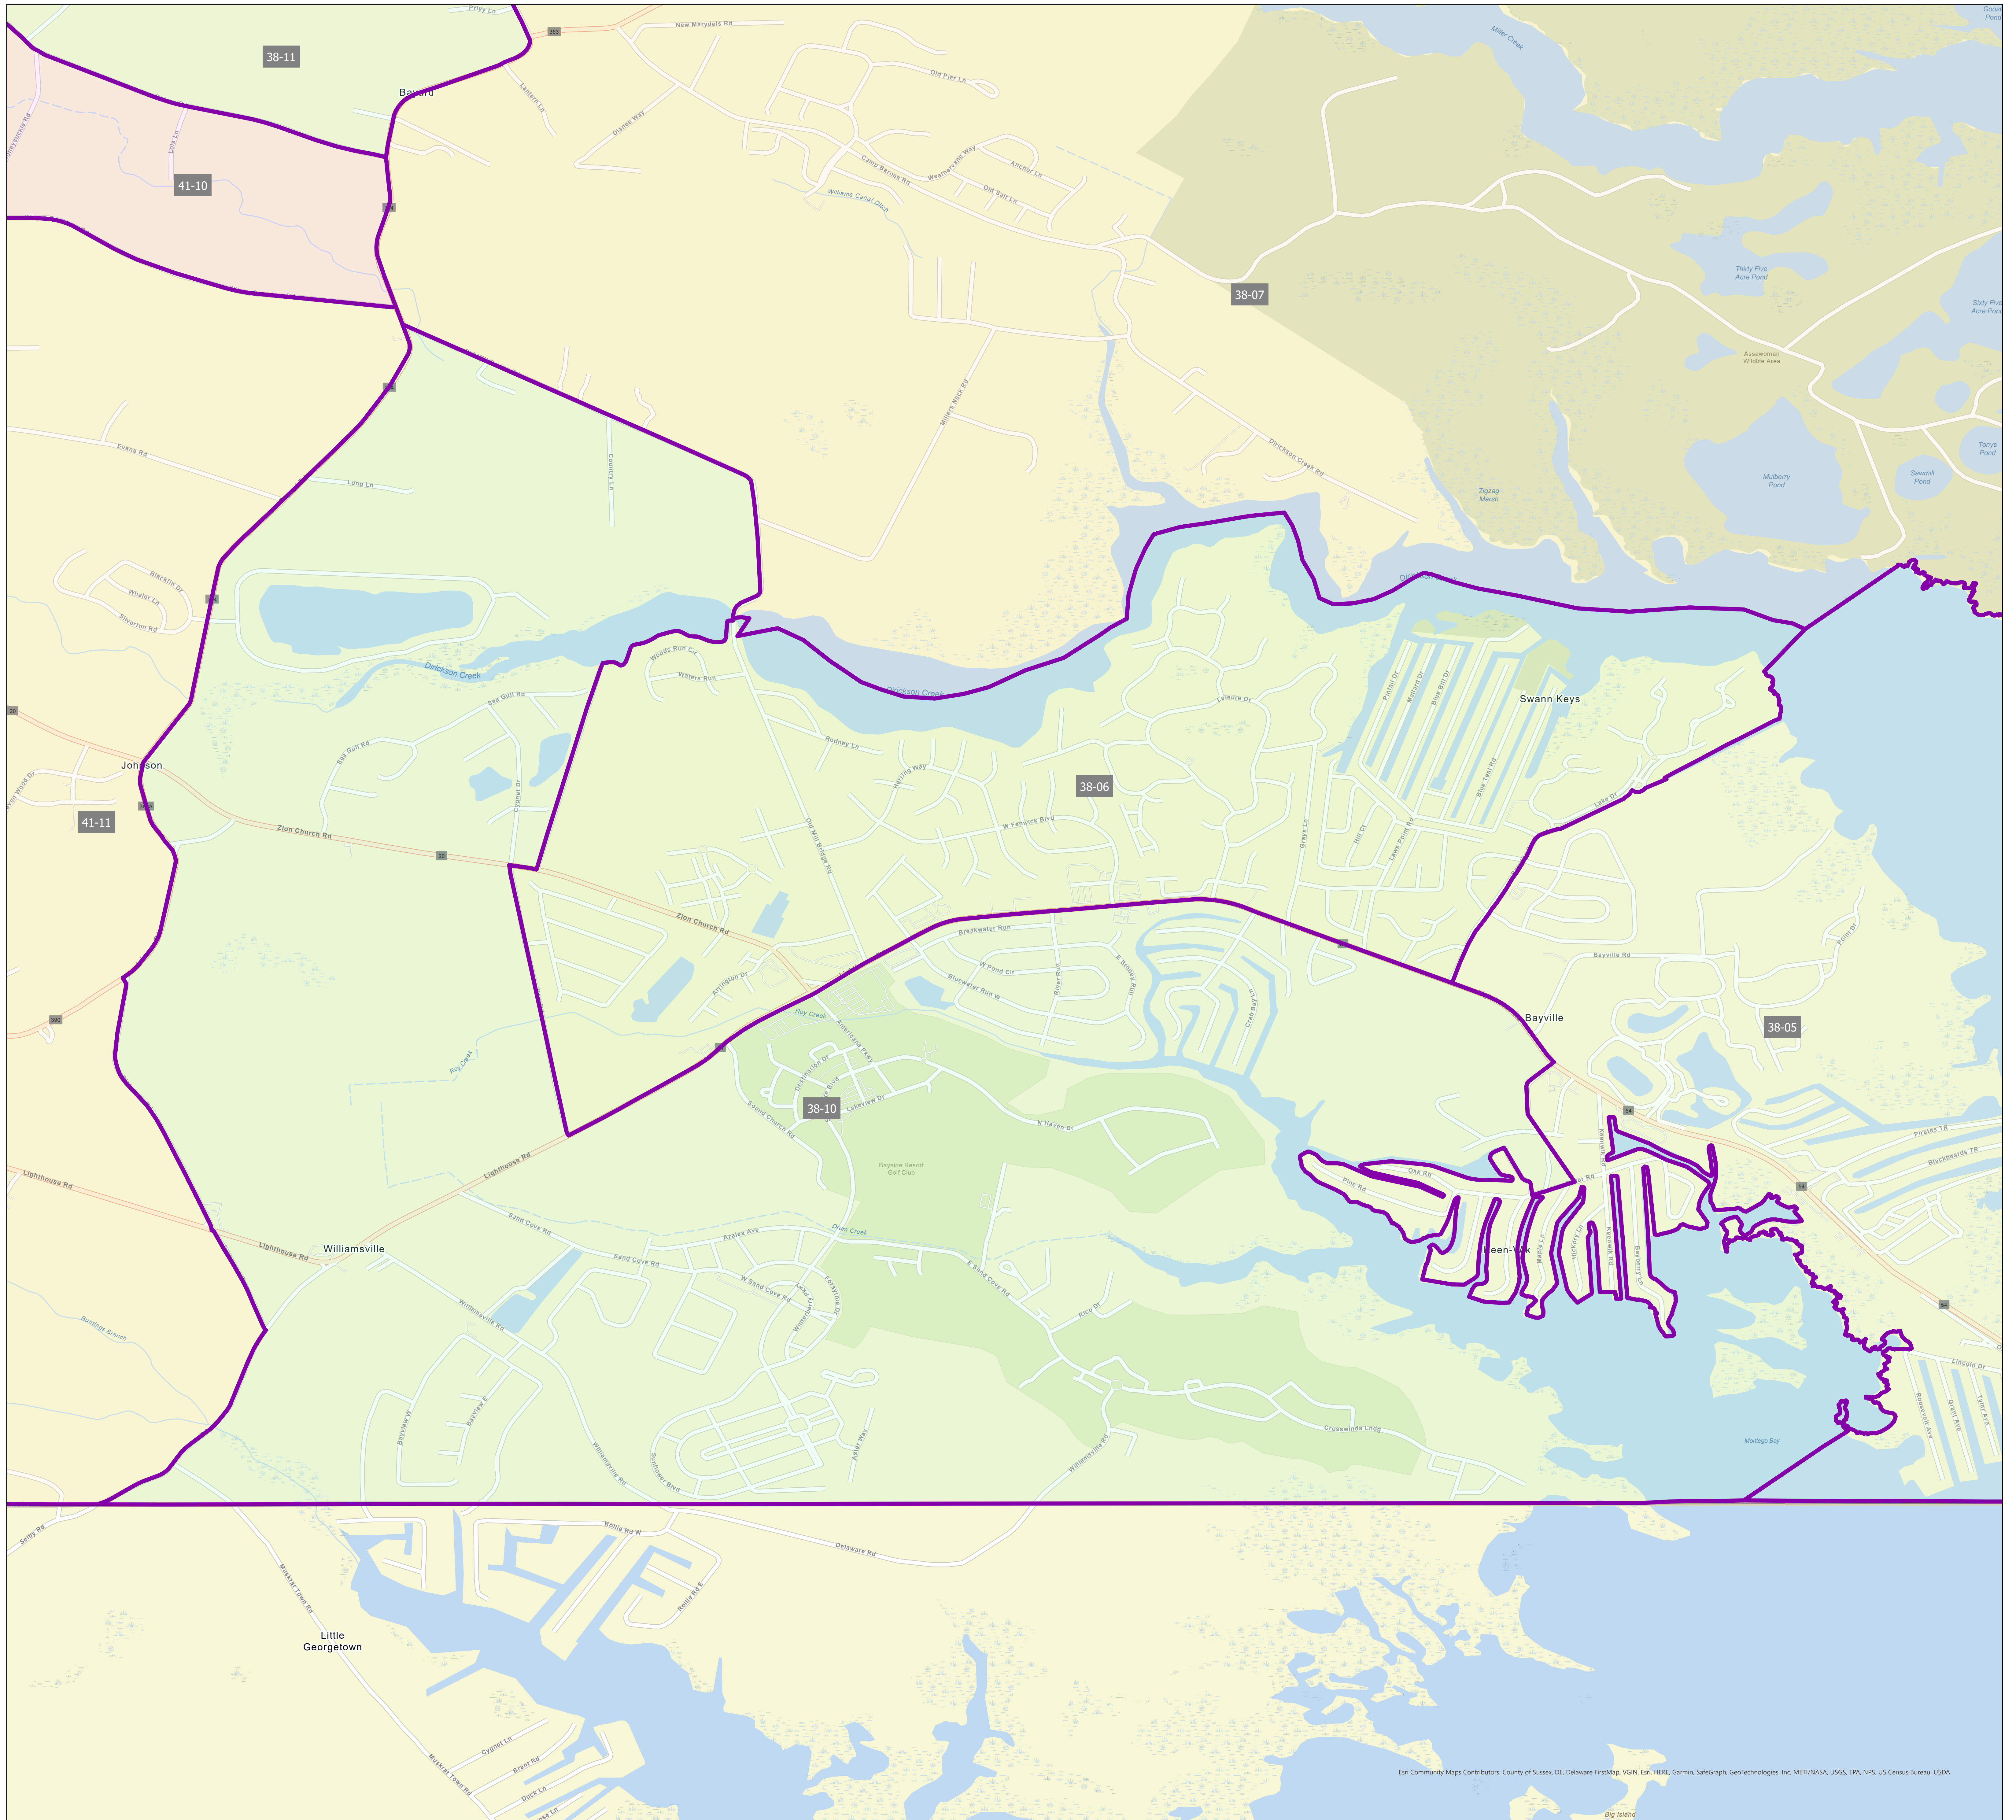

Election District District 38-10