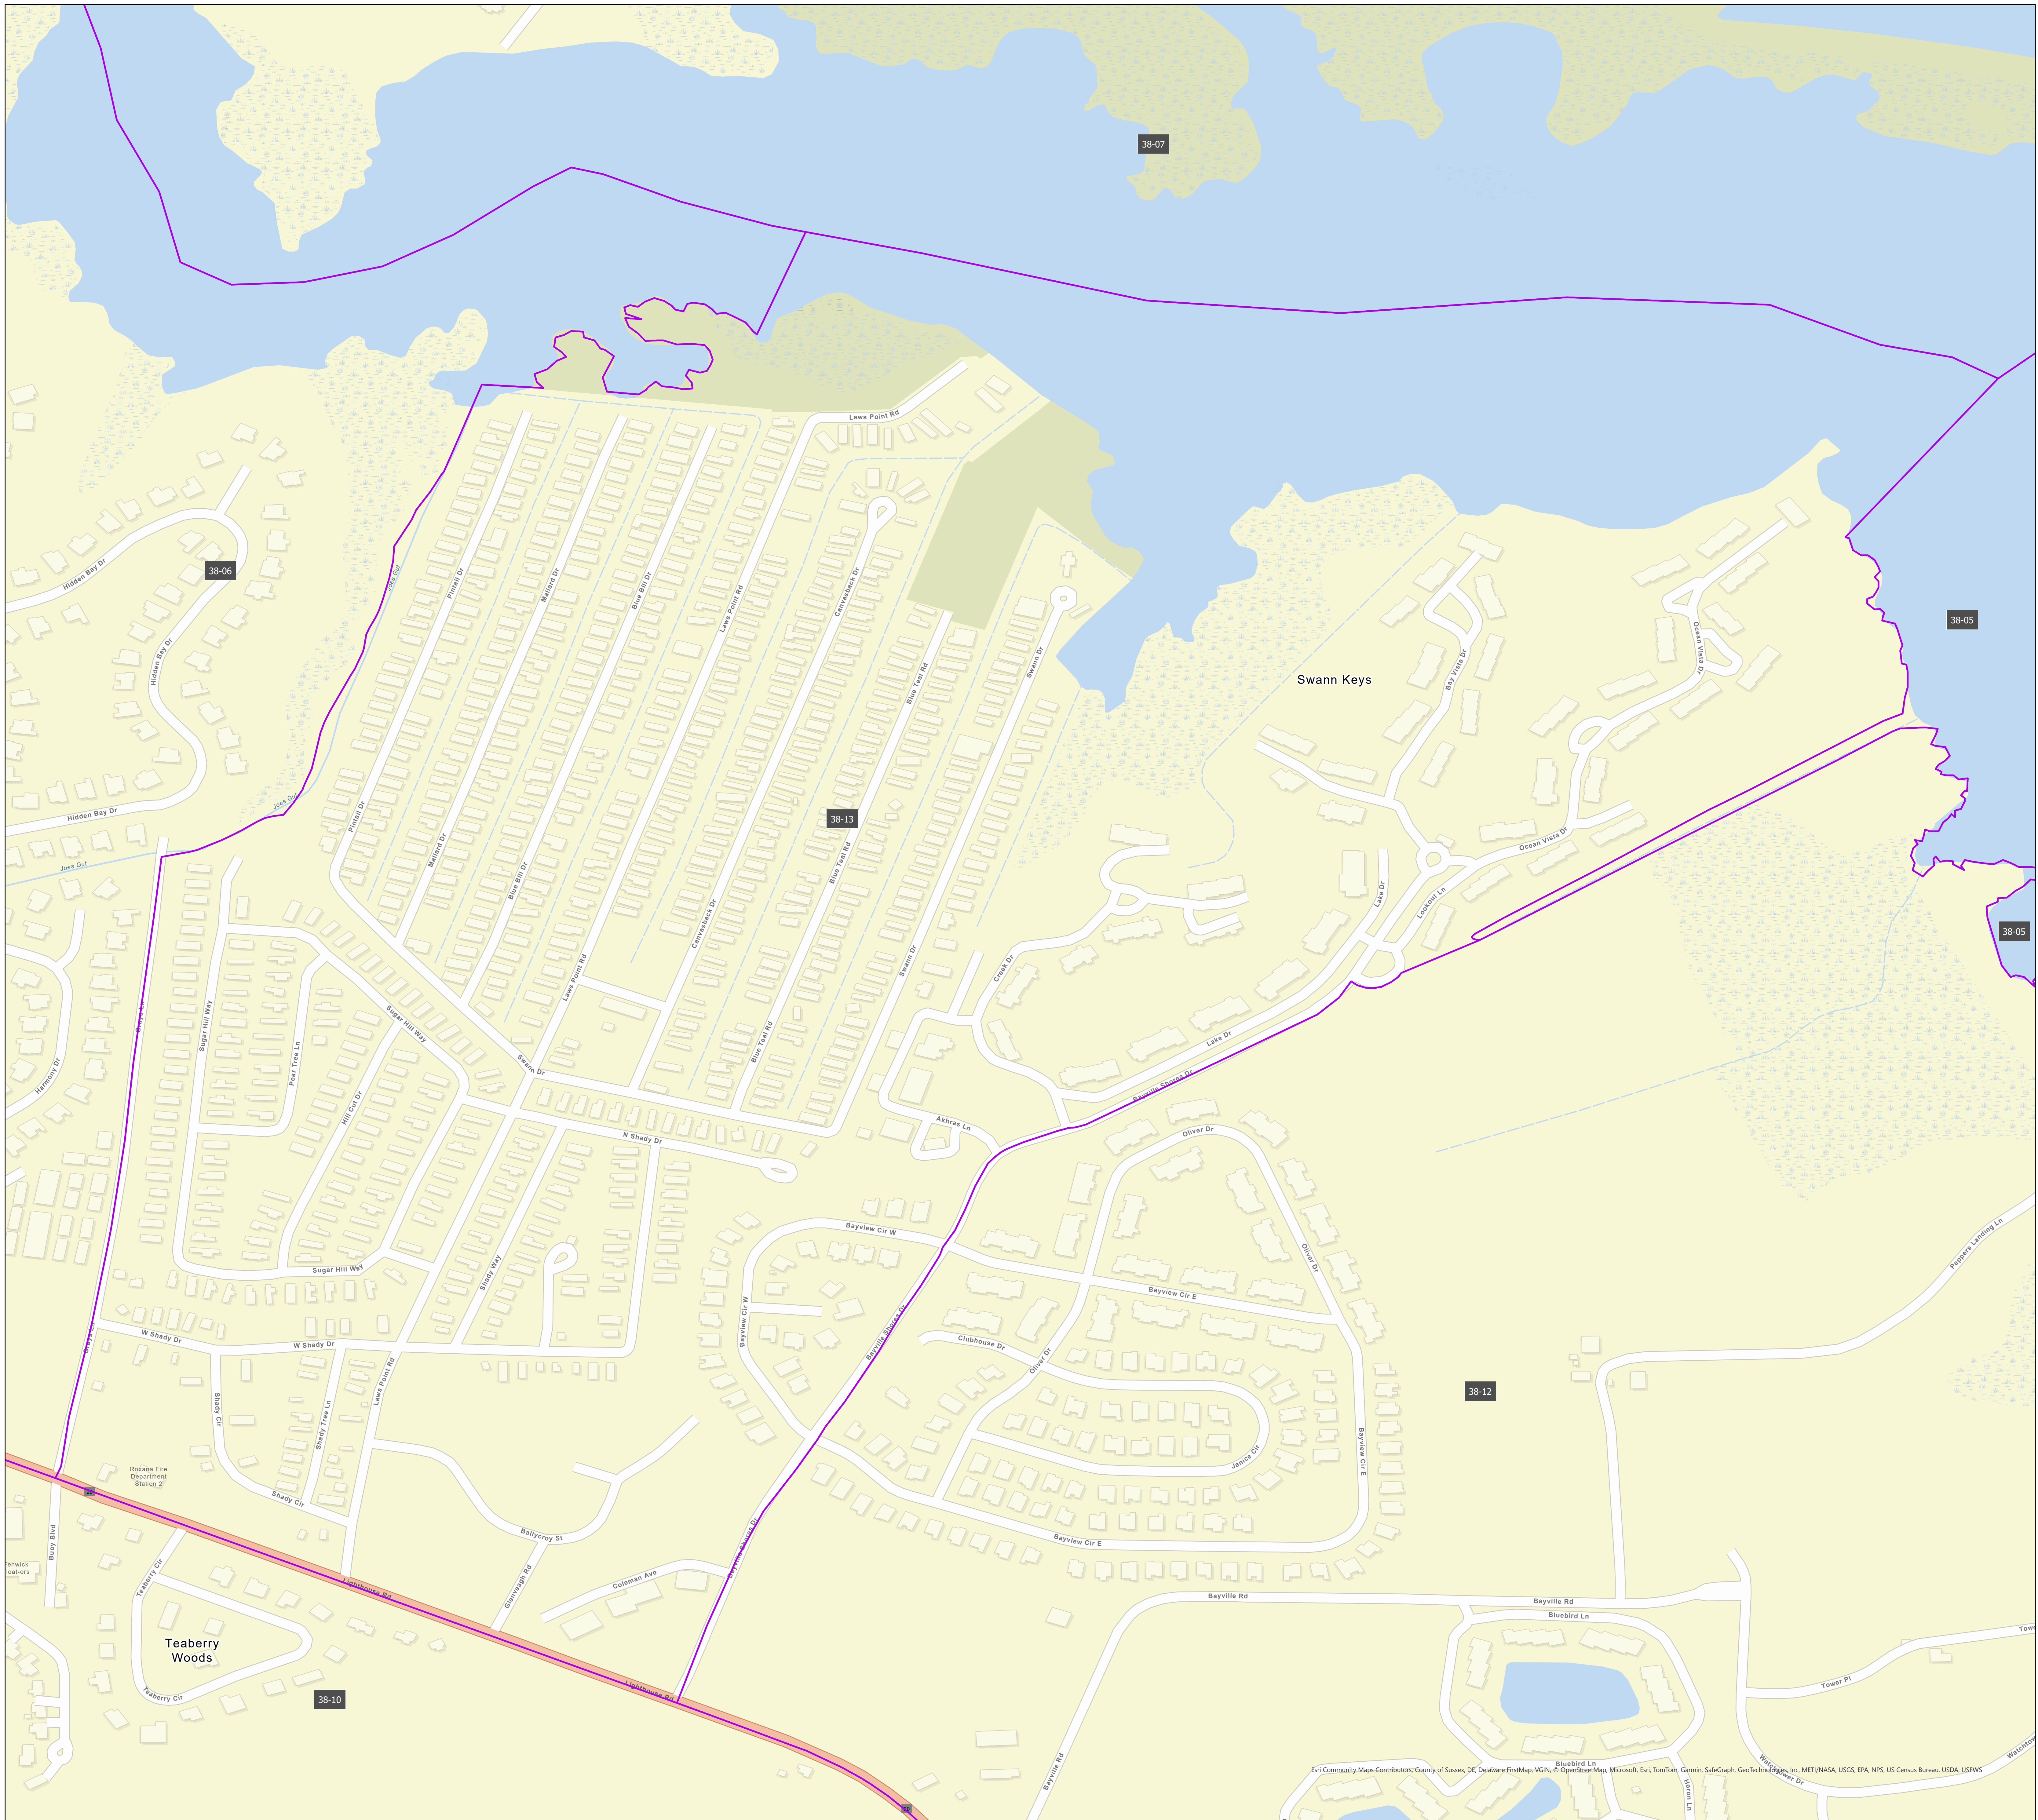

Election District District 38-13

Esri Community Maps Contributors; County of Sussex, DE, DelawareFirstMap, VGIN, i-C-OpenStreetMap, Microsoft, Esri, TomTom, Garmin, SafeGraph, GeoTechnology, Inc., METI/NASA, USGS, EPA, NPS, US Census Bureau, USDA, USFWS