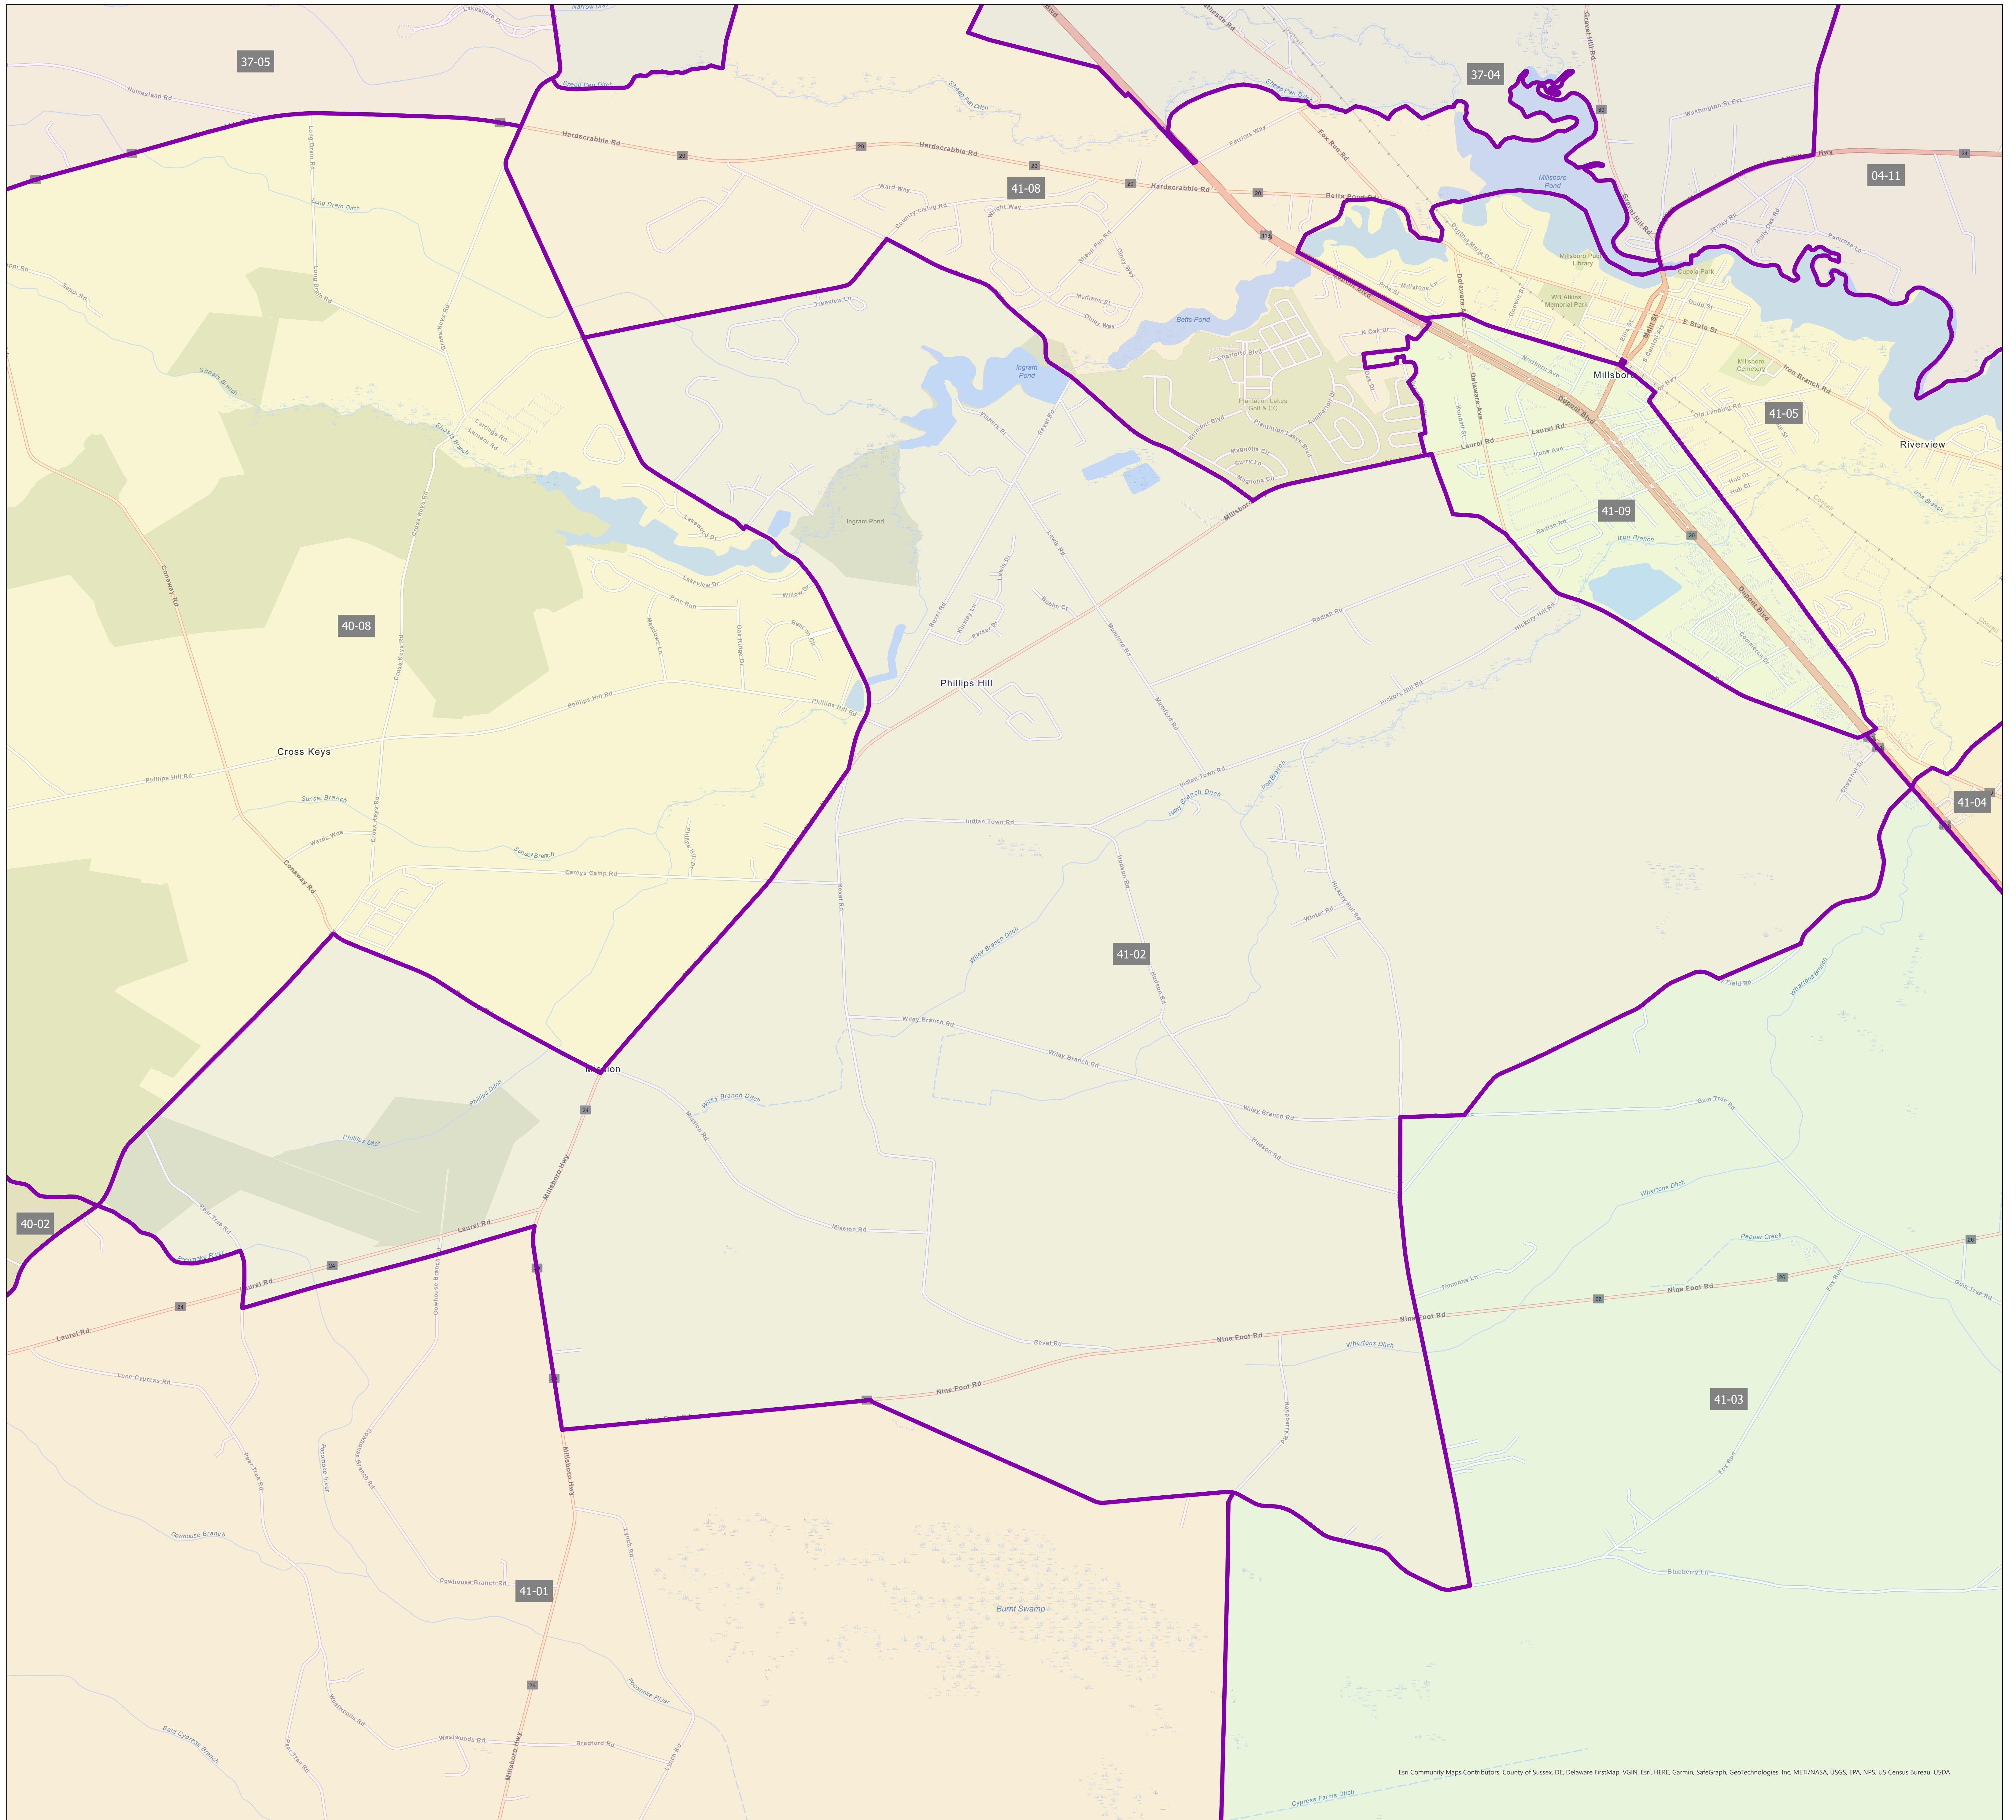

Election District District 41-02