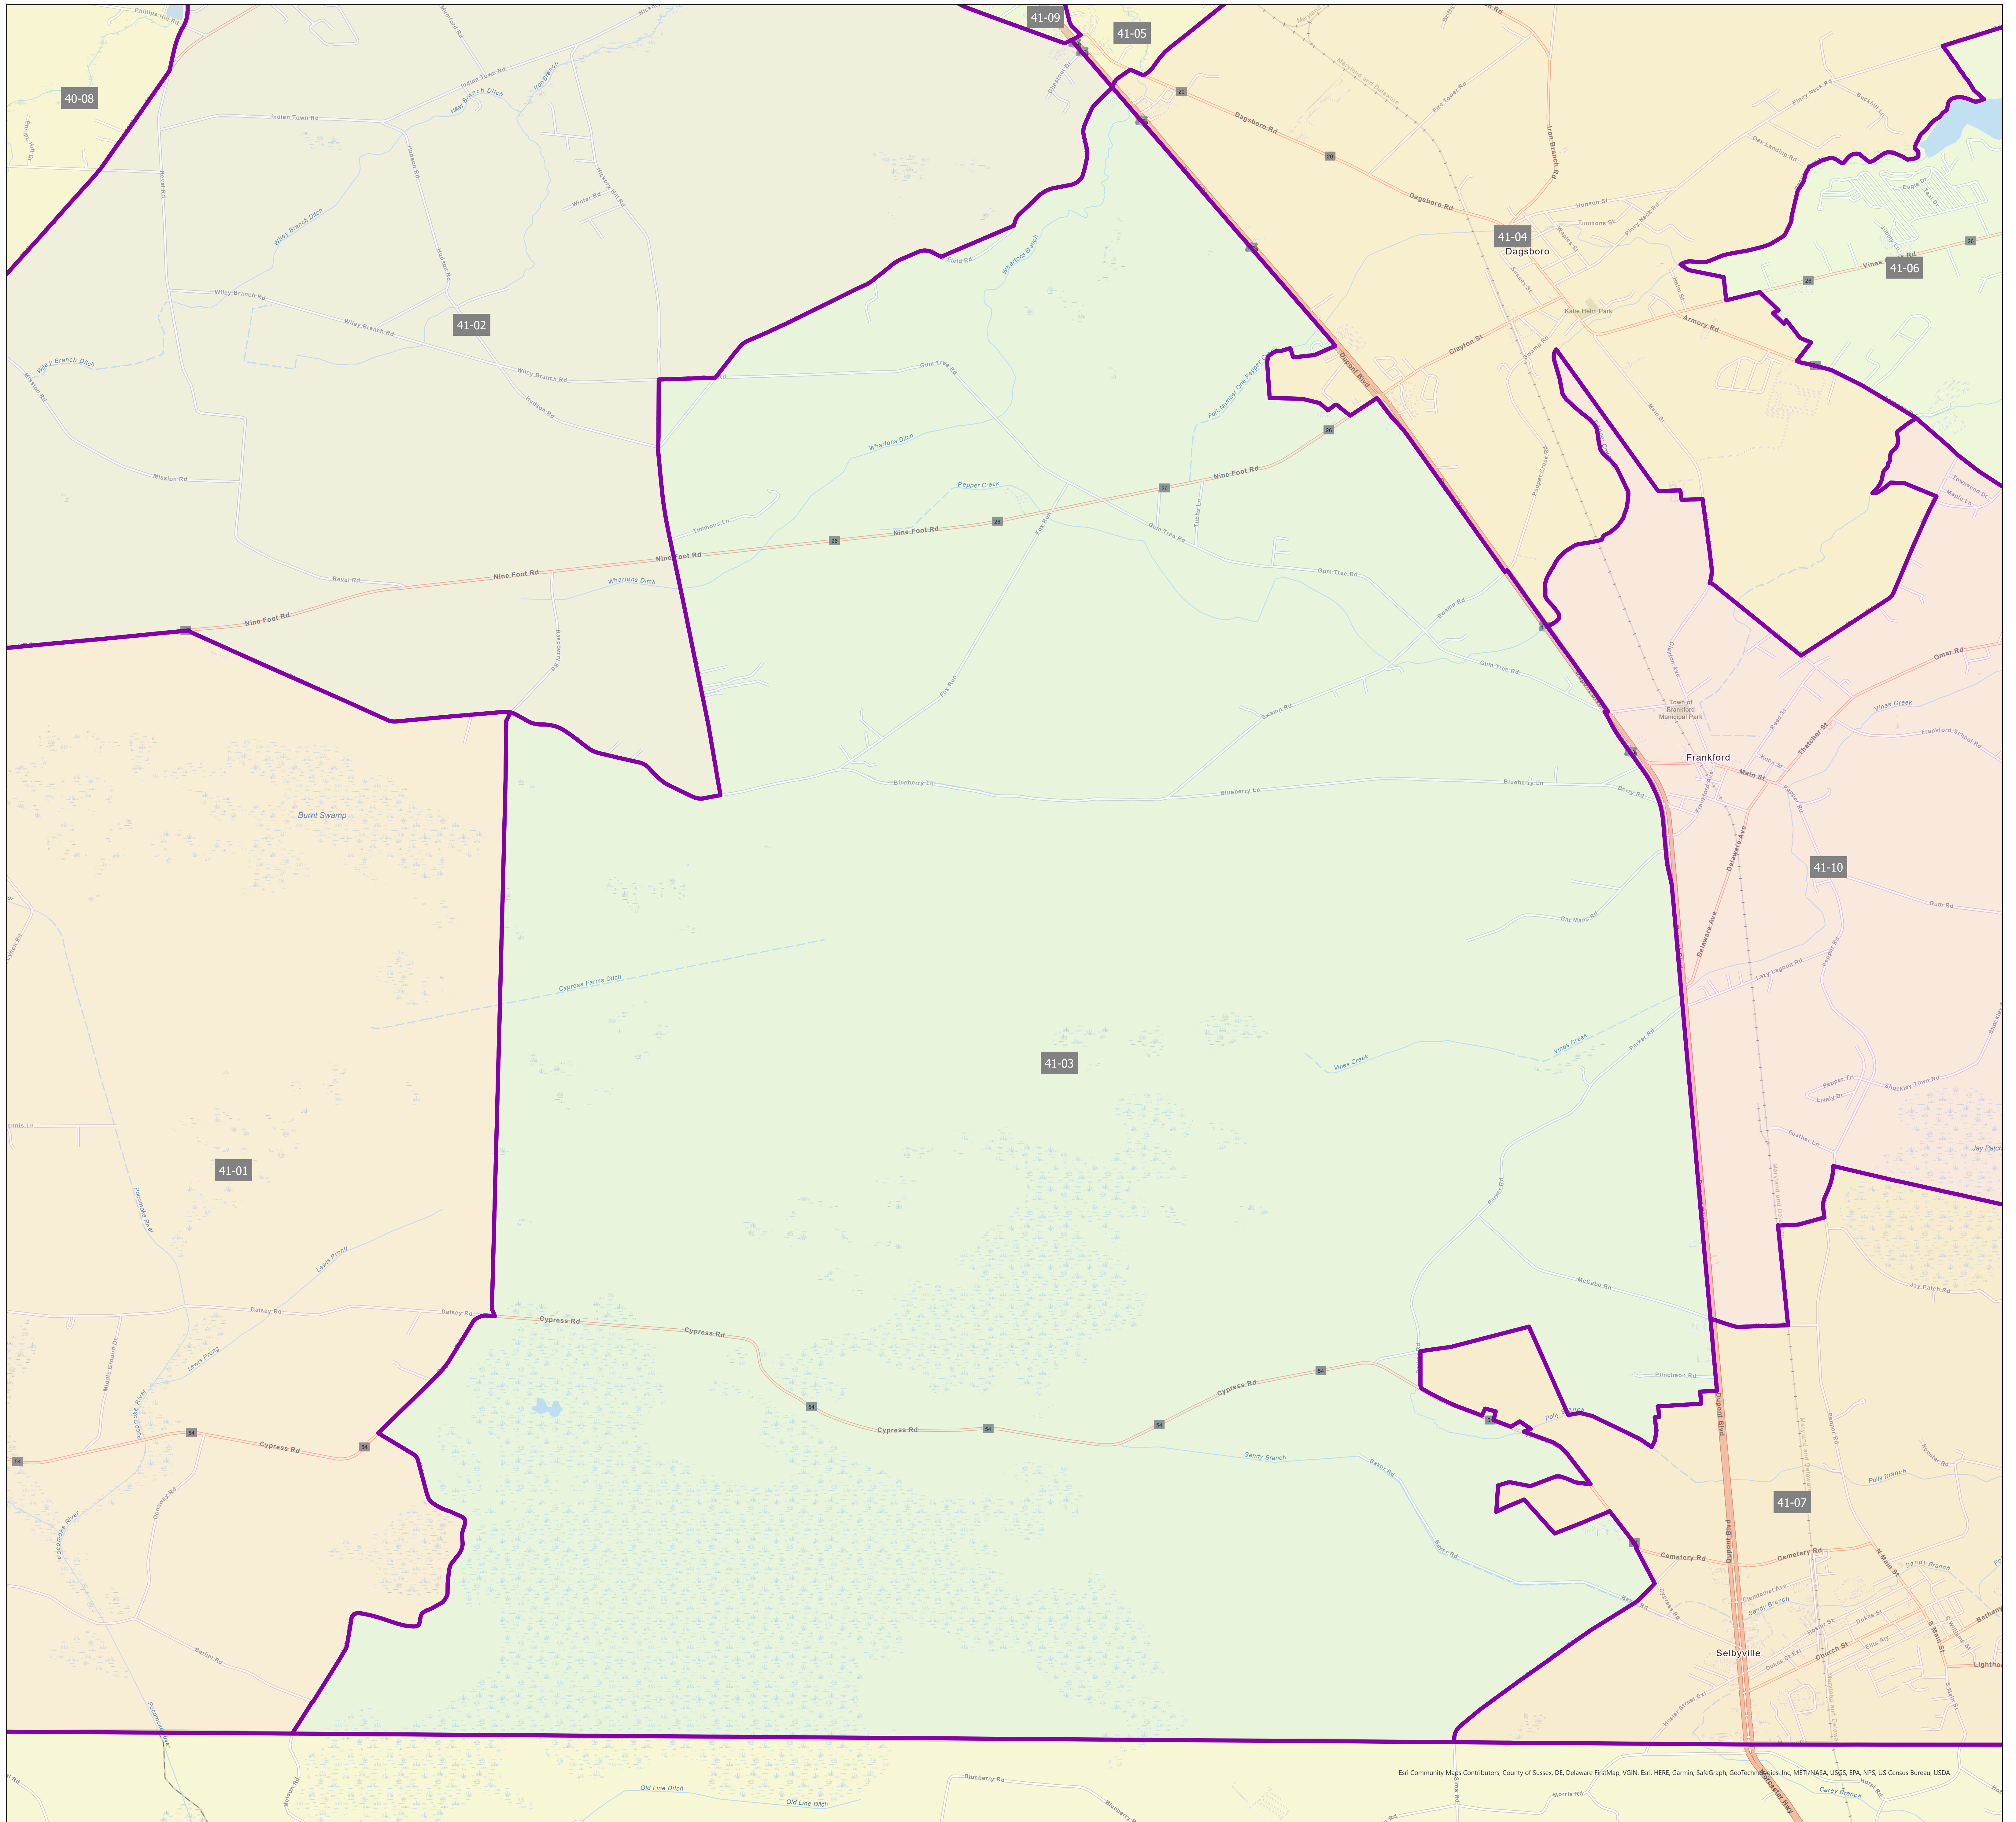

Election District District 41-03