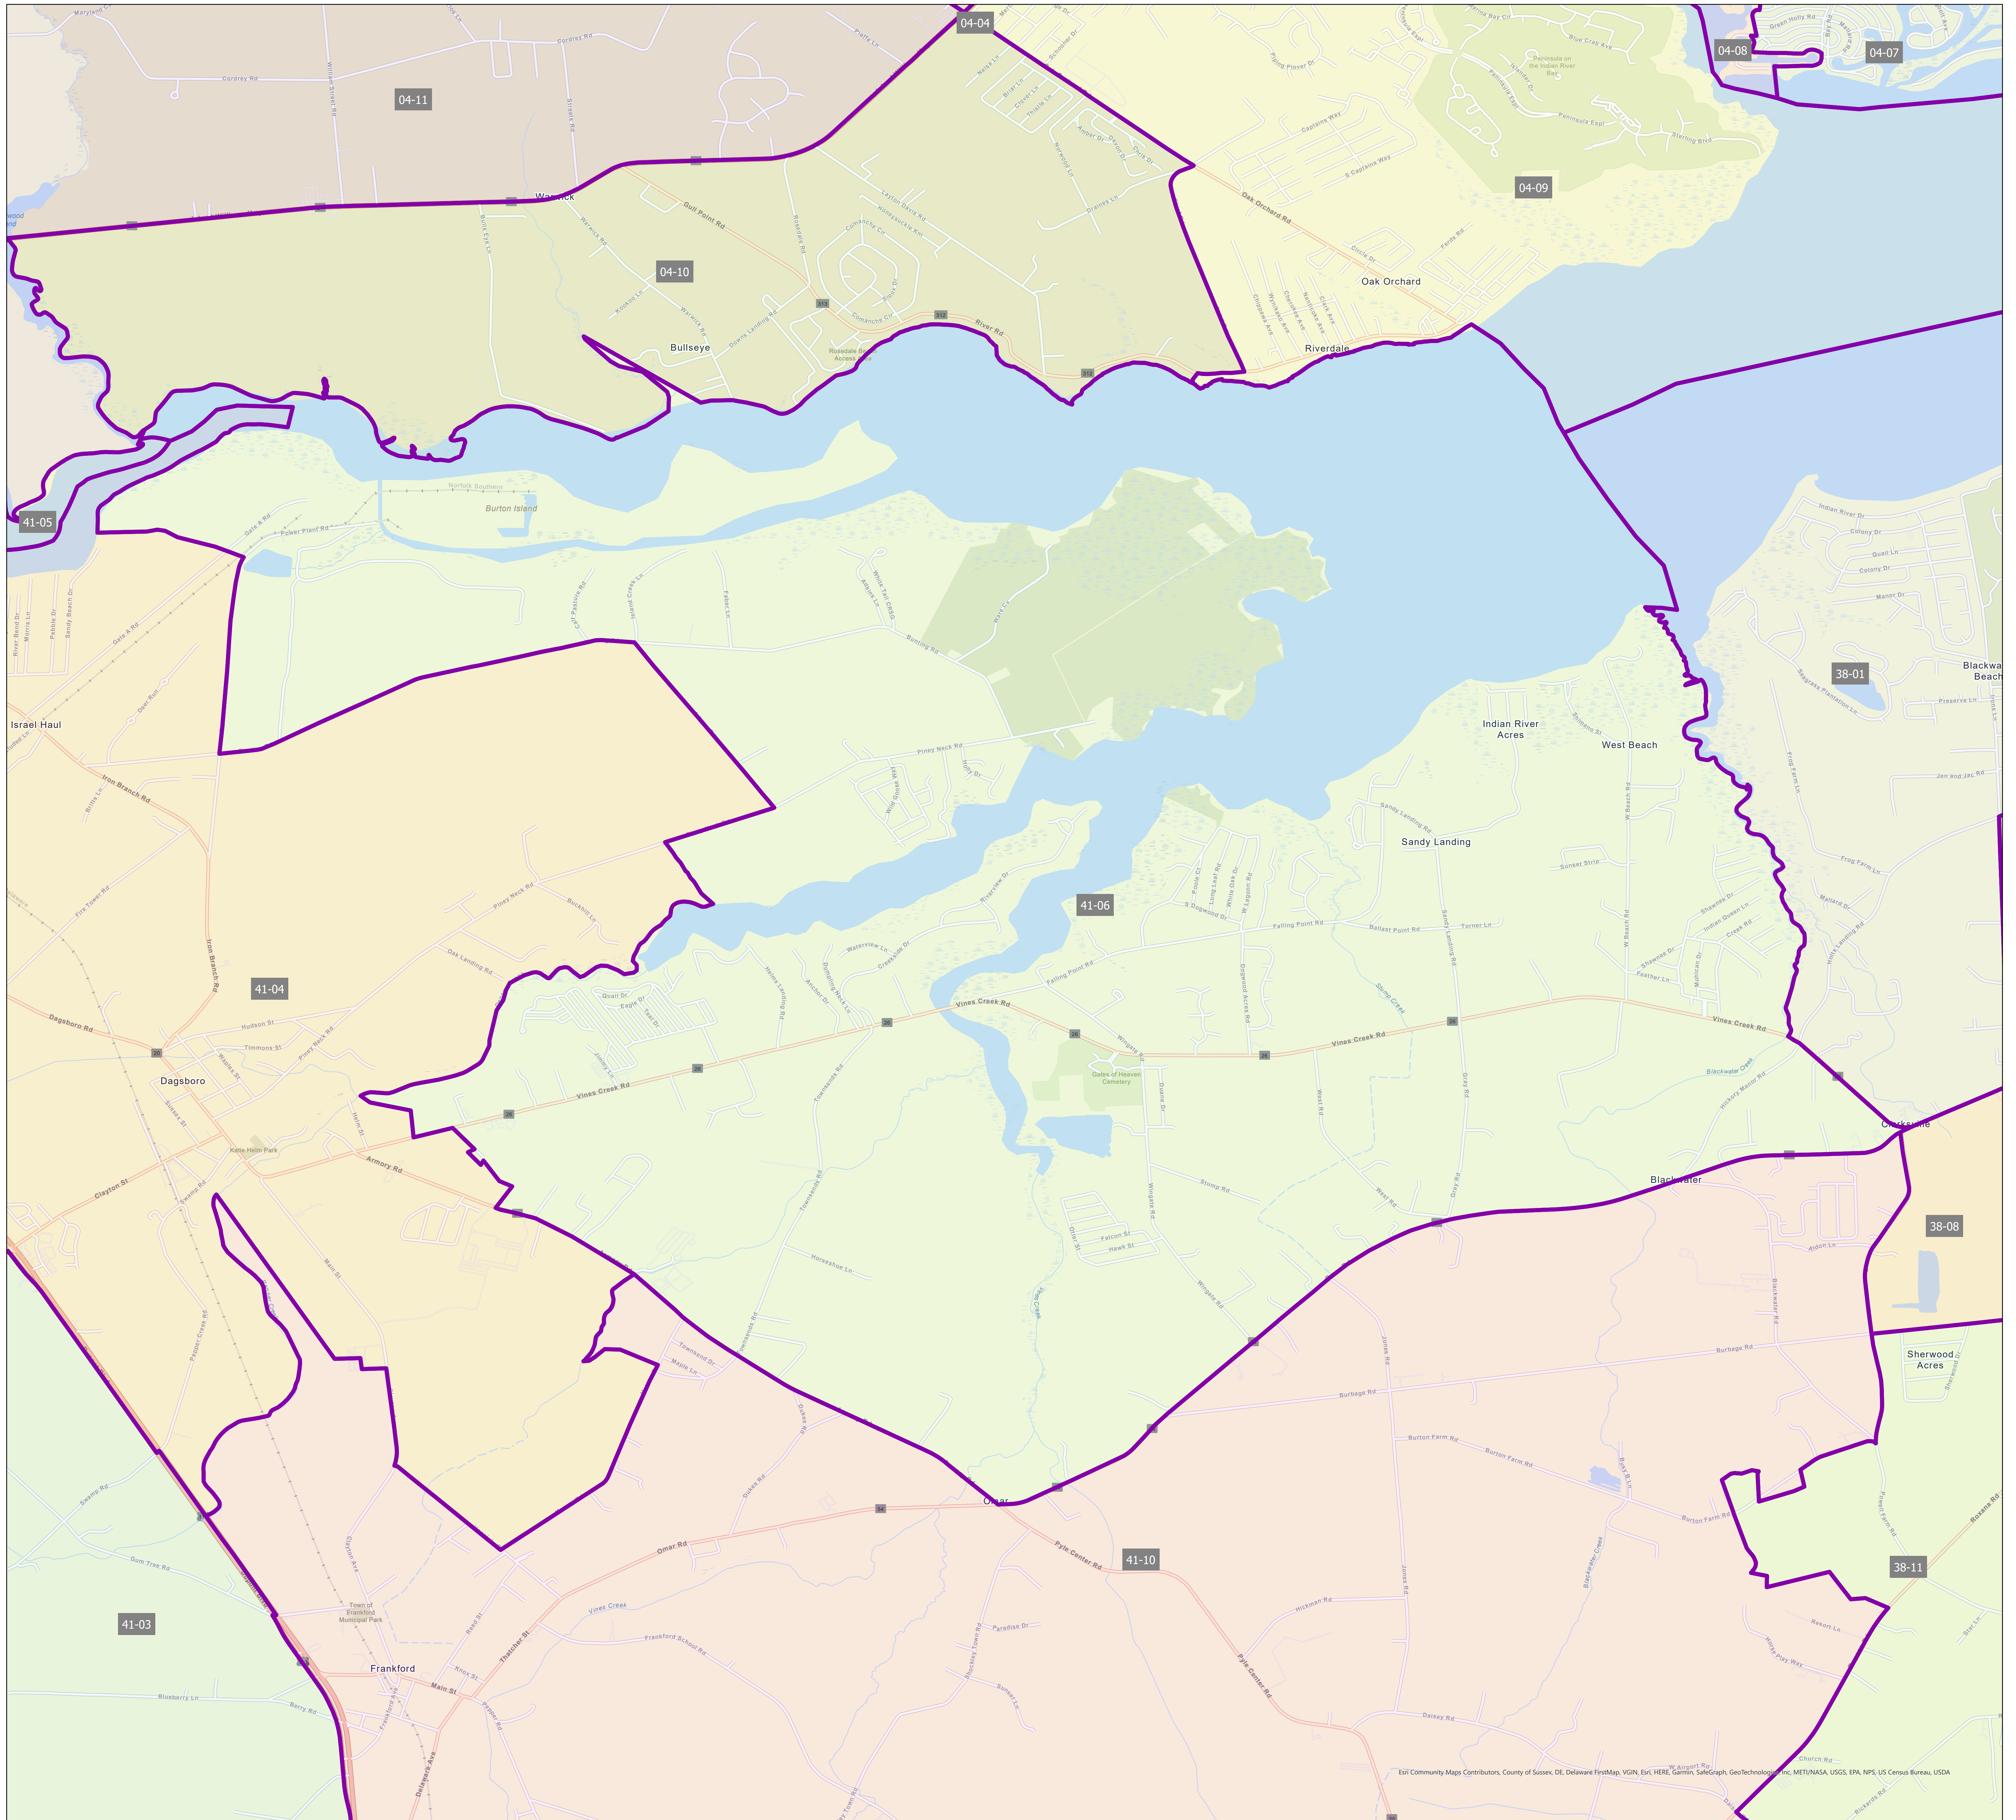

Election District District 41-06